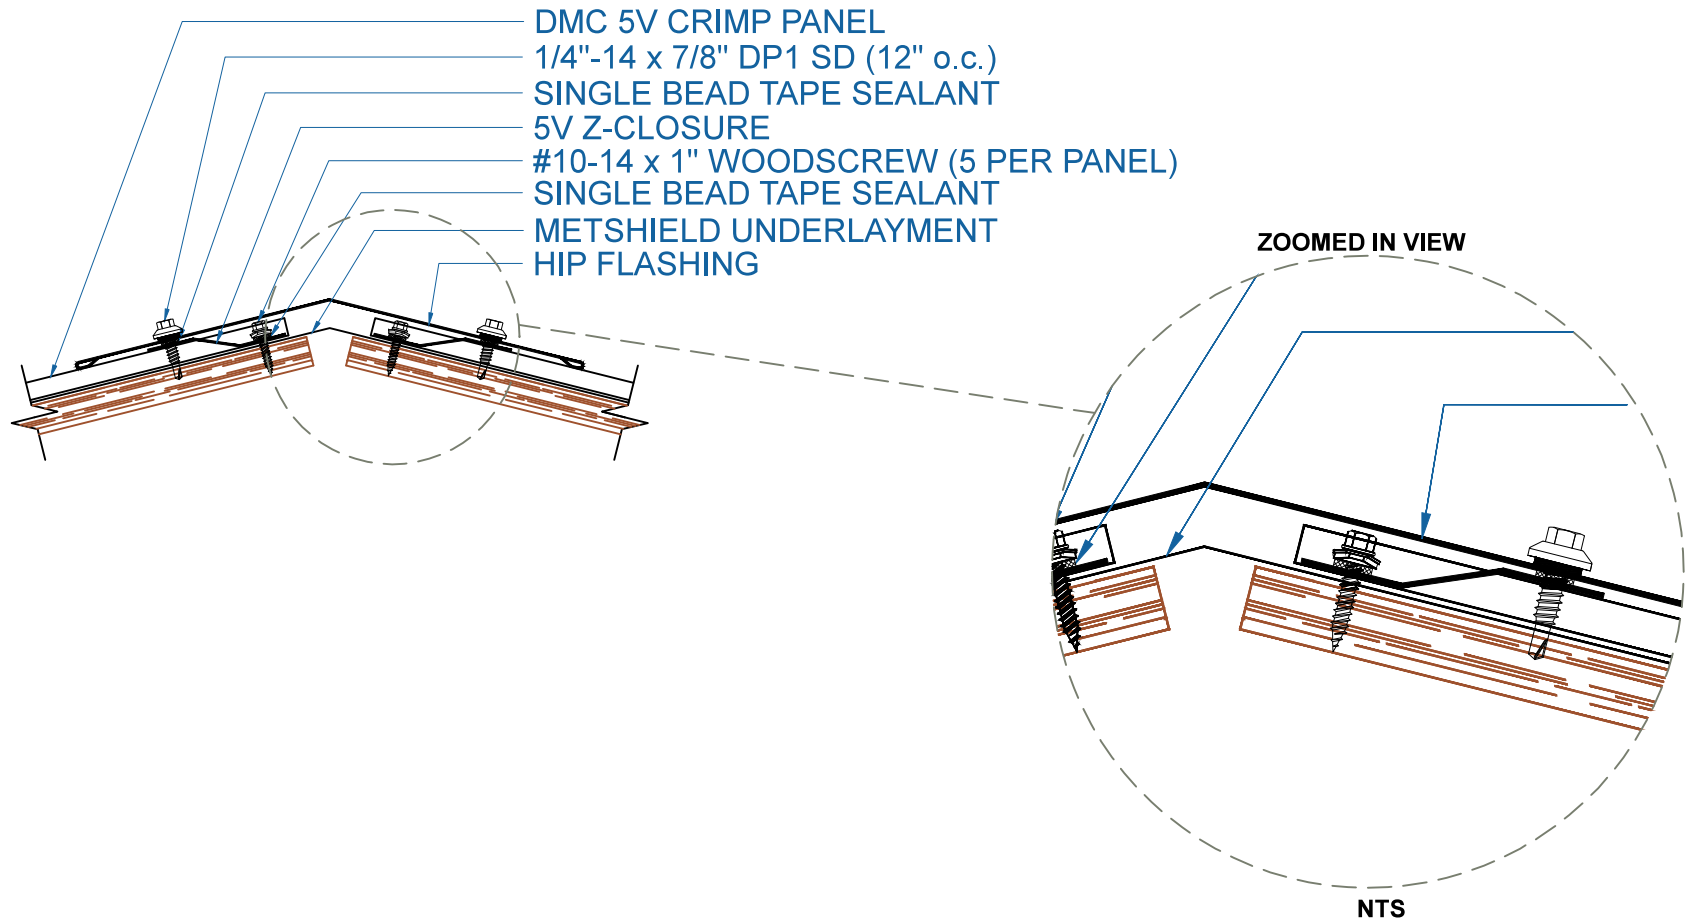

DMC 5V - OSB

EFFECTIVE DATE: 10-30-14
SUBJECT TO CHANGE WITHOUT NOTICE

HIP
SCALE: 3" = 1'-0"