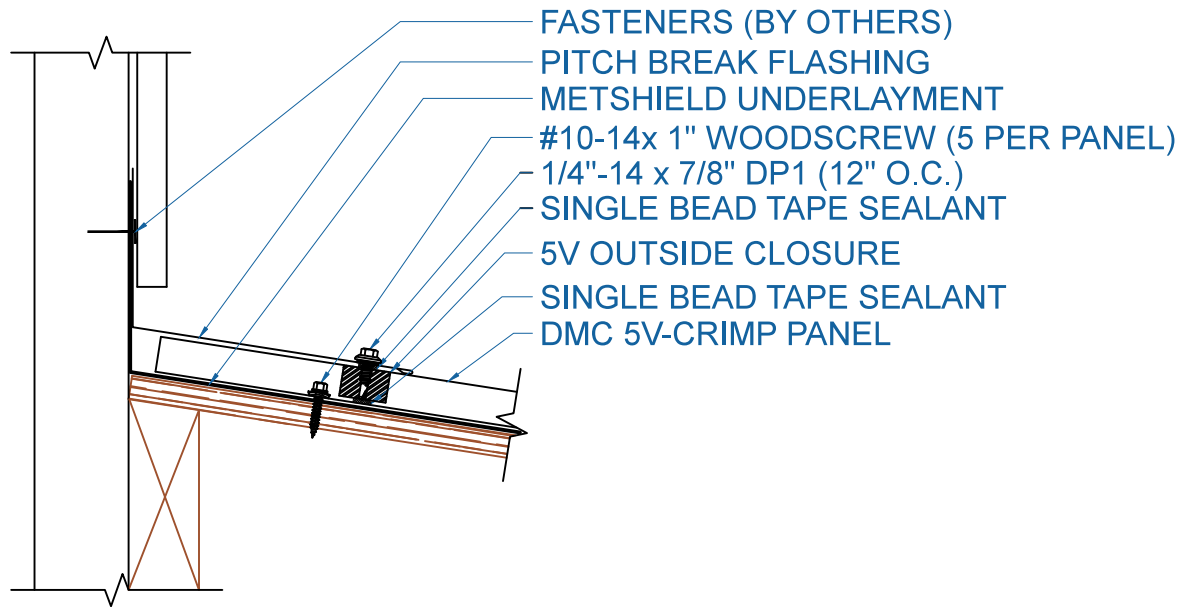

DMC 5V - OSB

EFFECTIVE DATE: 10-29-14
SUBJECT TO CHANGE WITHOUT NOTICE

HEADWALL

SCALE: 3" = 1'-0"