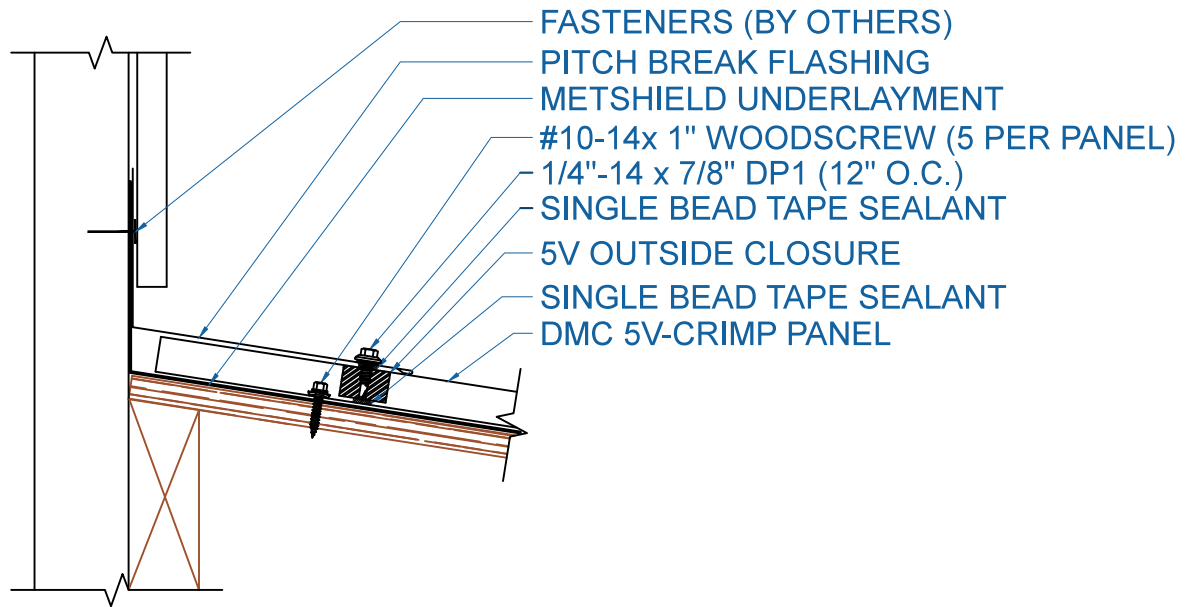

# DMC 5V - OSB

EFFECTIVE DATE: 10-29-14  
SUBJECT TO CHANGE WITHOUT NOTICE

## HEADWALL

SCALE: 3" = 1'-0"