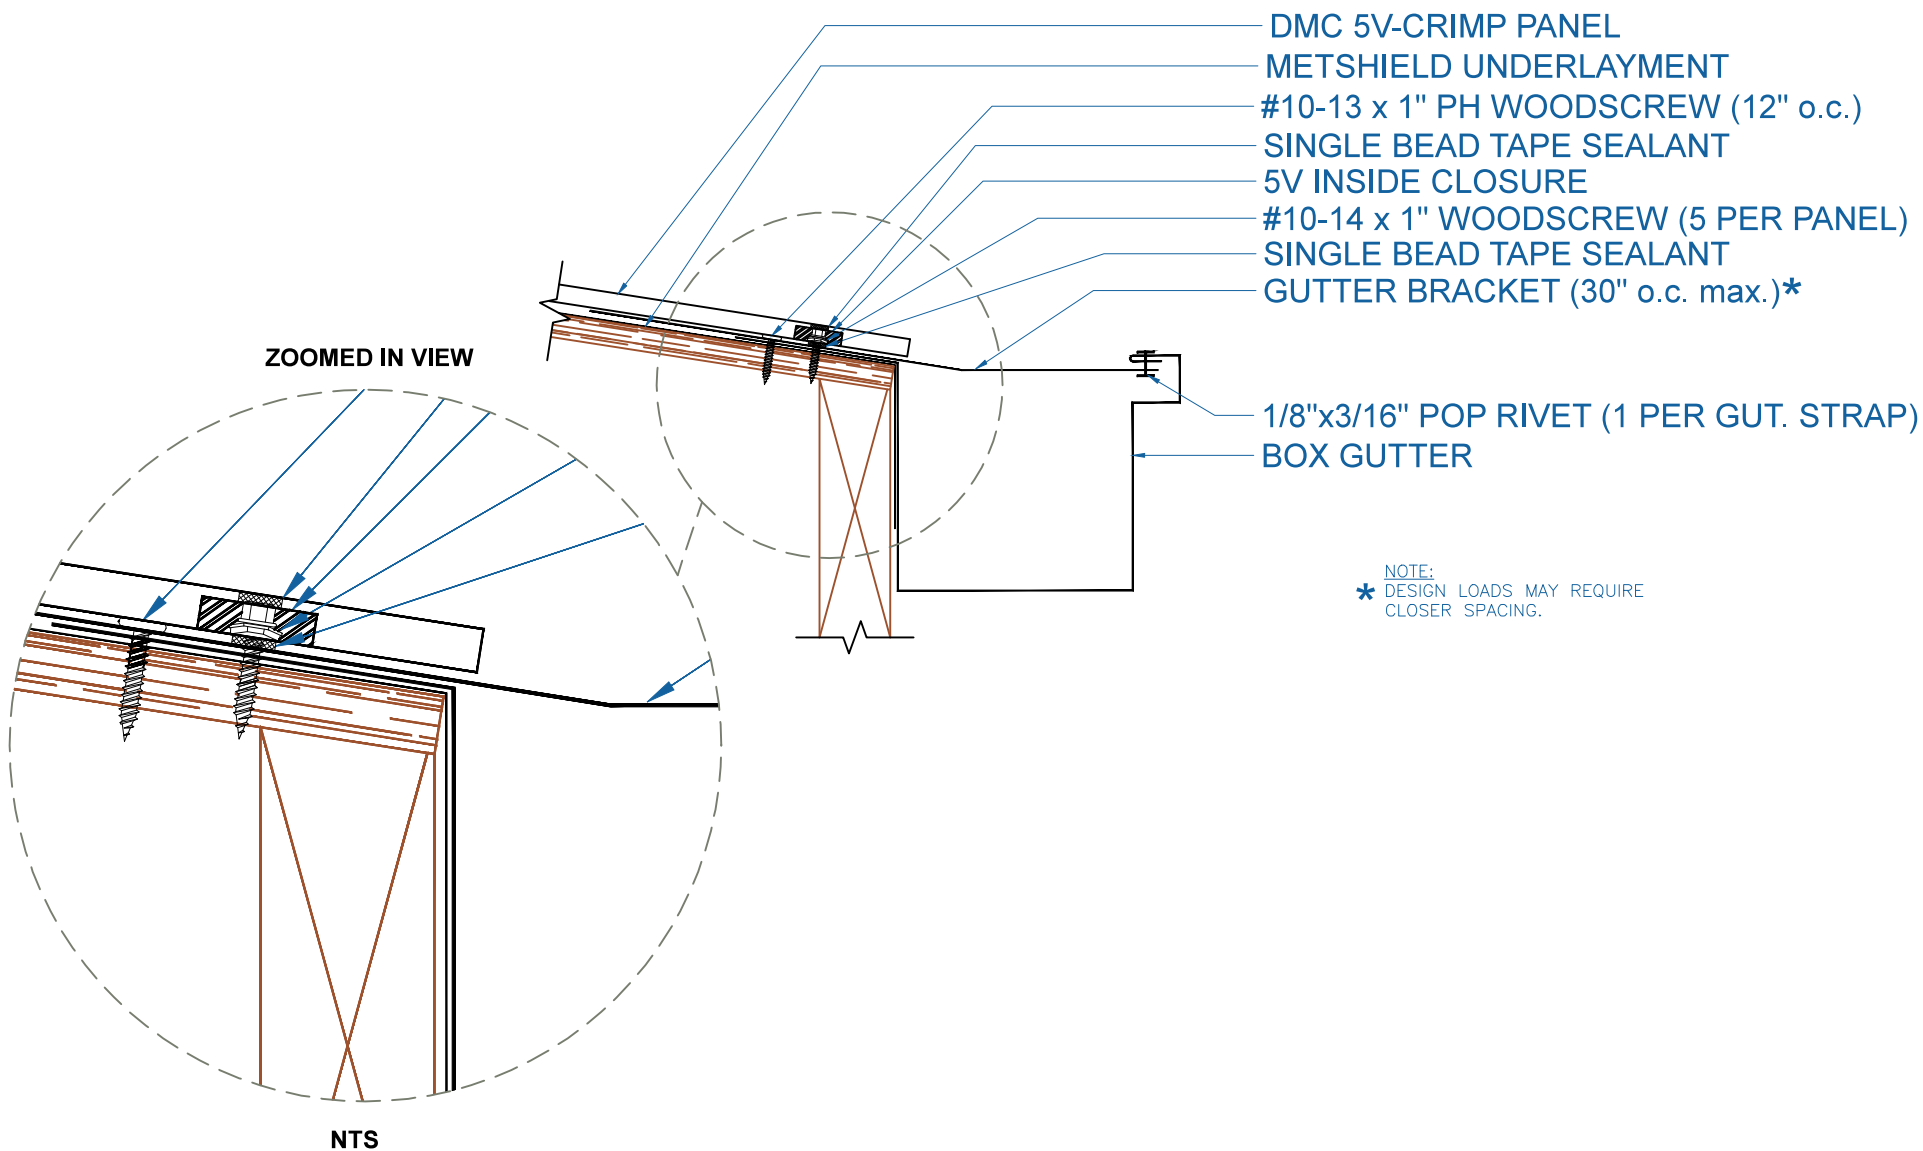

DMC 5V - OSB

EFFECTIVE DATE: 10-29-14
SUBJECT TO CHANGE WITHOUT NOTICE

BOX GUTTER

SCALE: 3" = 1'-0"