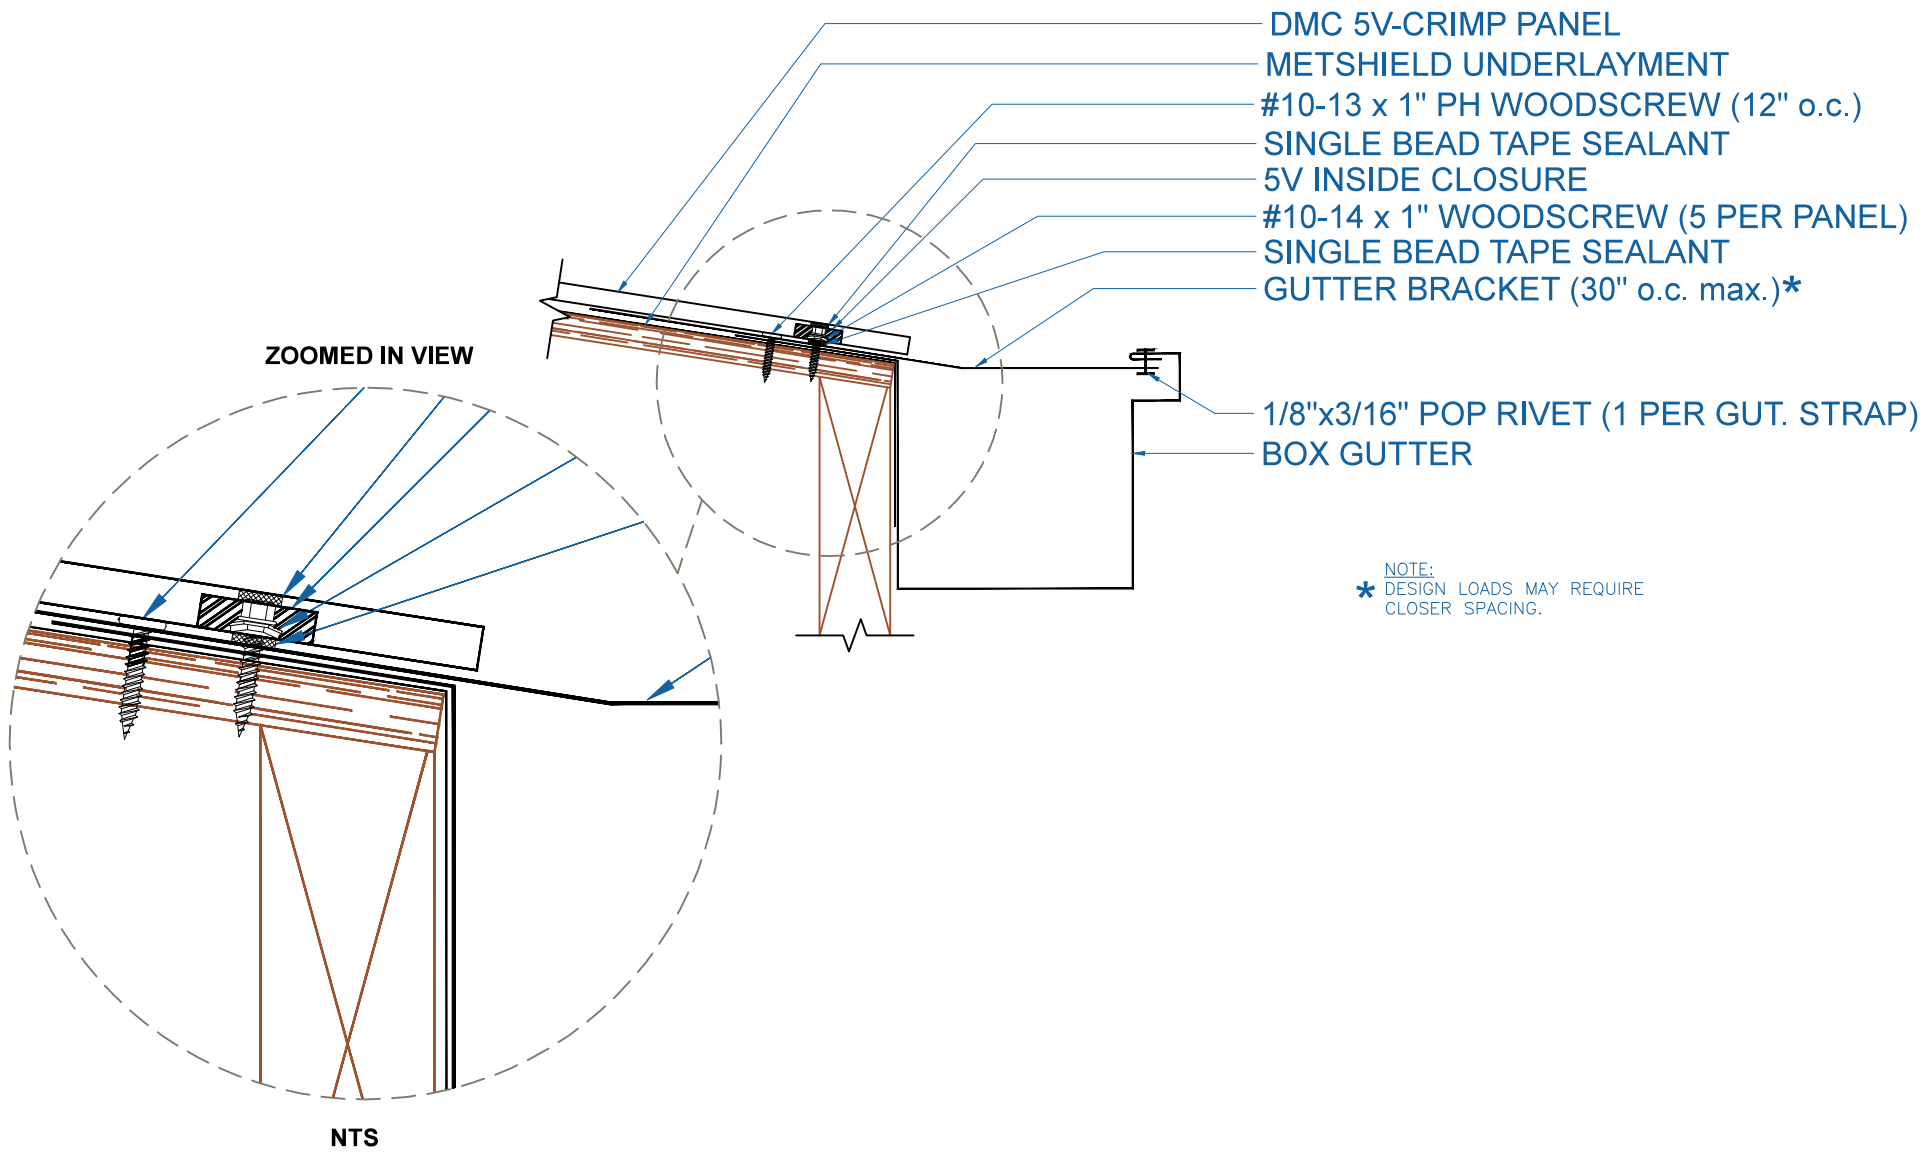

DMC 5V - OSB

EFFECTIVE DATE: 10-29-14
SUBJECT TO CHANGE WITHOUT NOTICE

BOX GUTTER

SCALE: 3" = 1'-0"