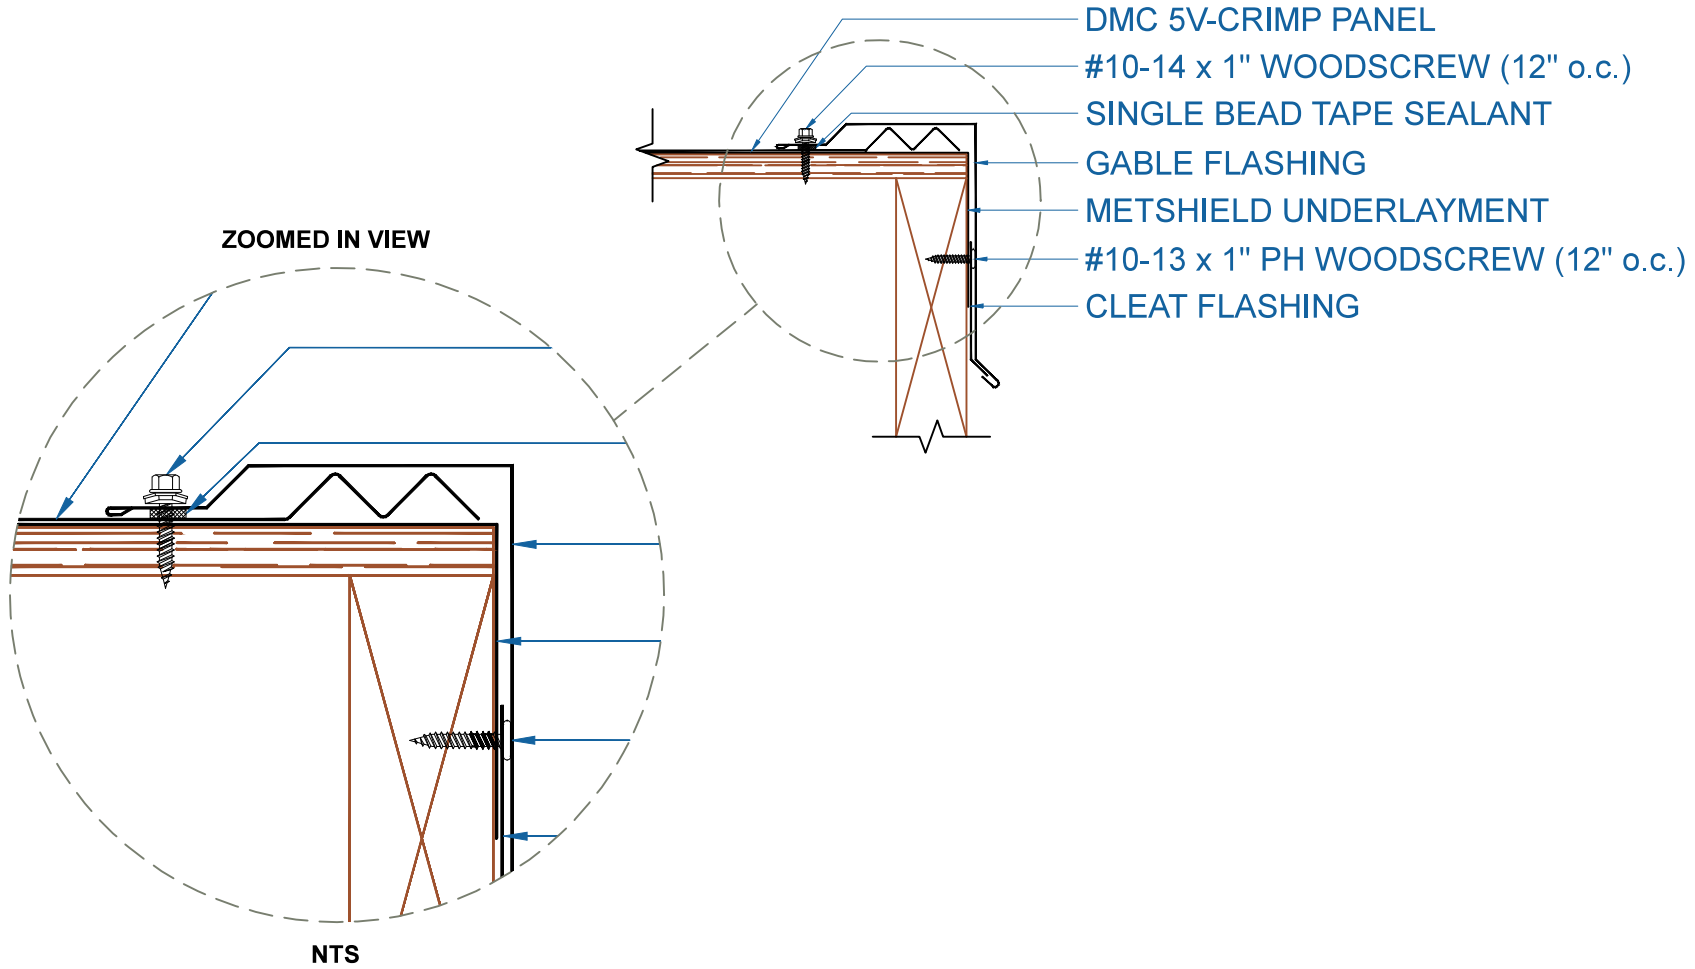

DMC 5V - OSB

EFFECTIVE DATE: 10-30-14
SUBJECT TO CHANGE WITHOUT NOTICE

GABLE
SCALE: 3" = 1'-0"