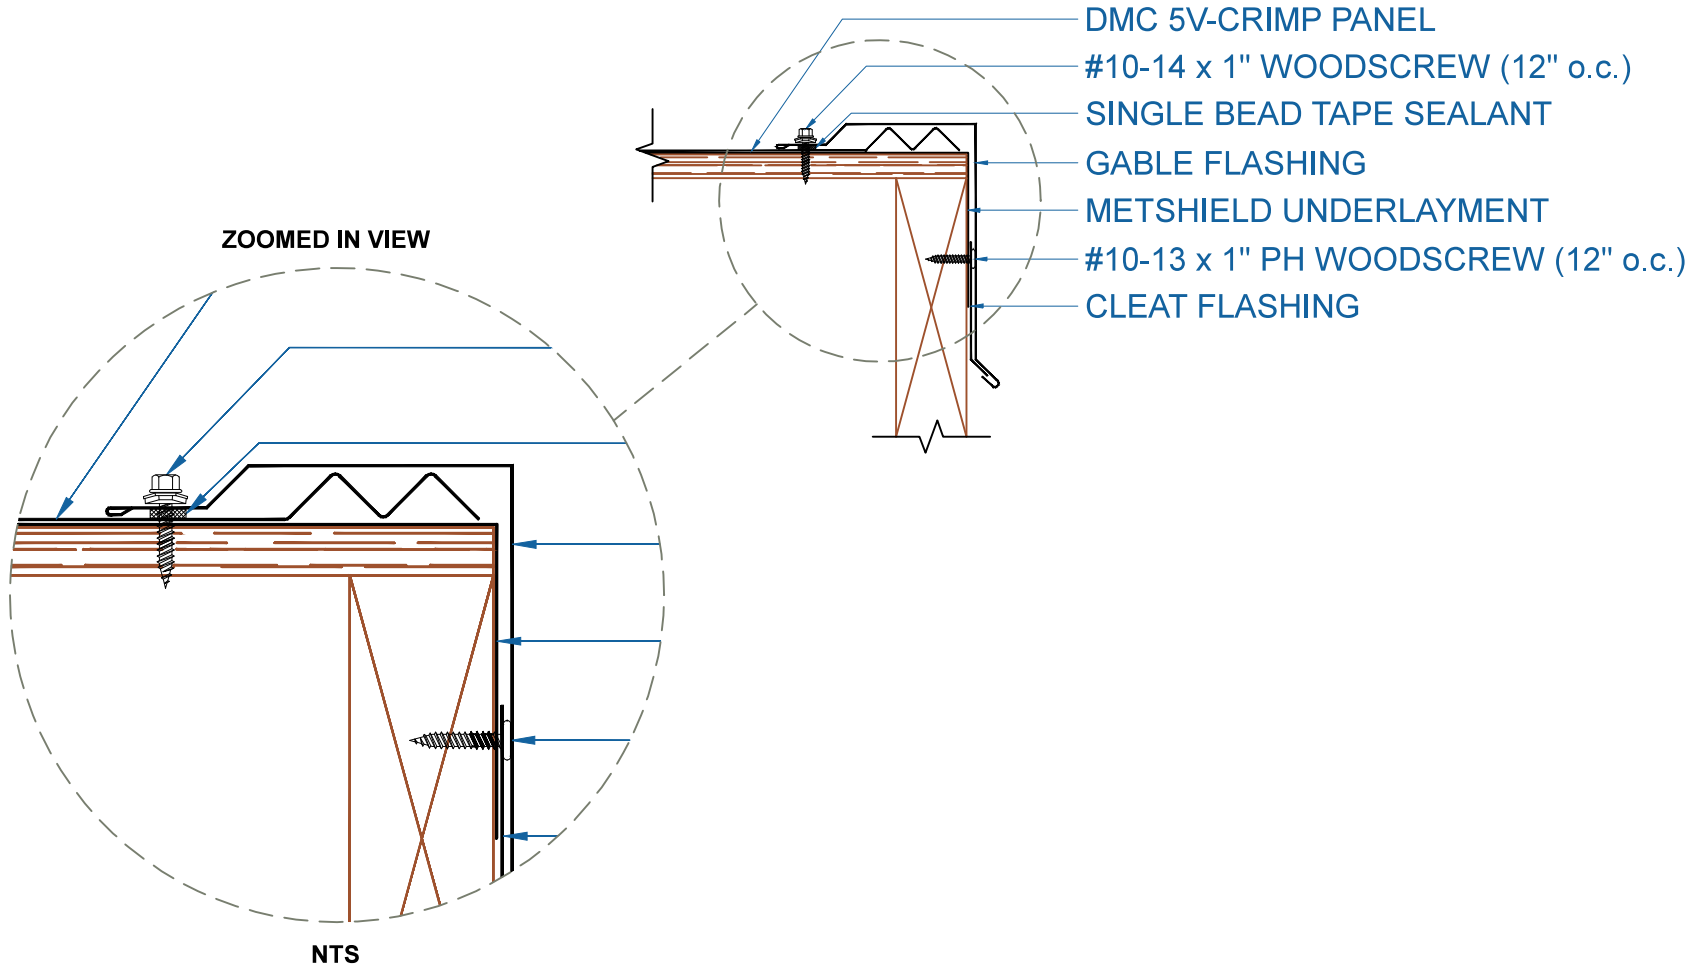

# DMC 5V - OSB

EFFECTIVE DATE: 10-30-14  
SUBJECT TO CHANGE WITHOUT NOTICE

**GABLE**  
SCALE: 3" = 1'-0"