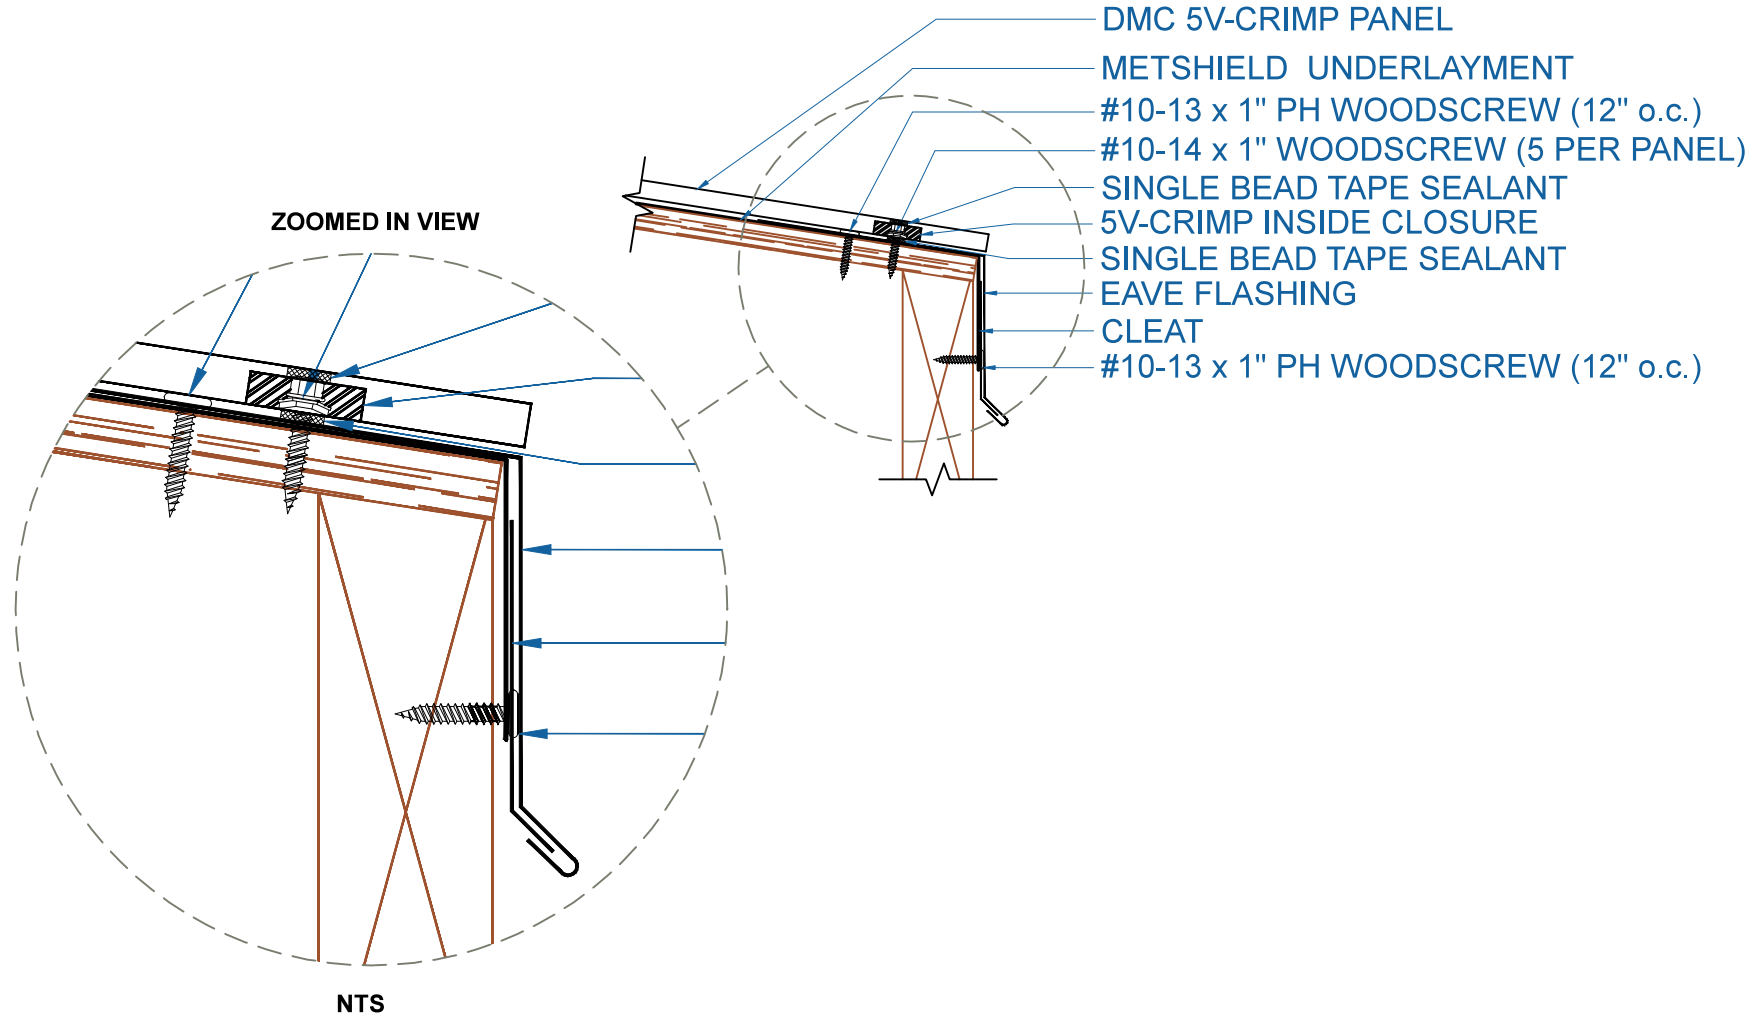

# DMC 5V - OSB

EFFECTIVE DATE: 10-29-14  
SUBJECT TO CHANGE WITHOUT NOTICE

## EAVE

SCALE: 3" = 1'-0"