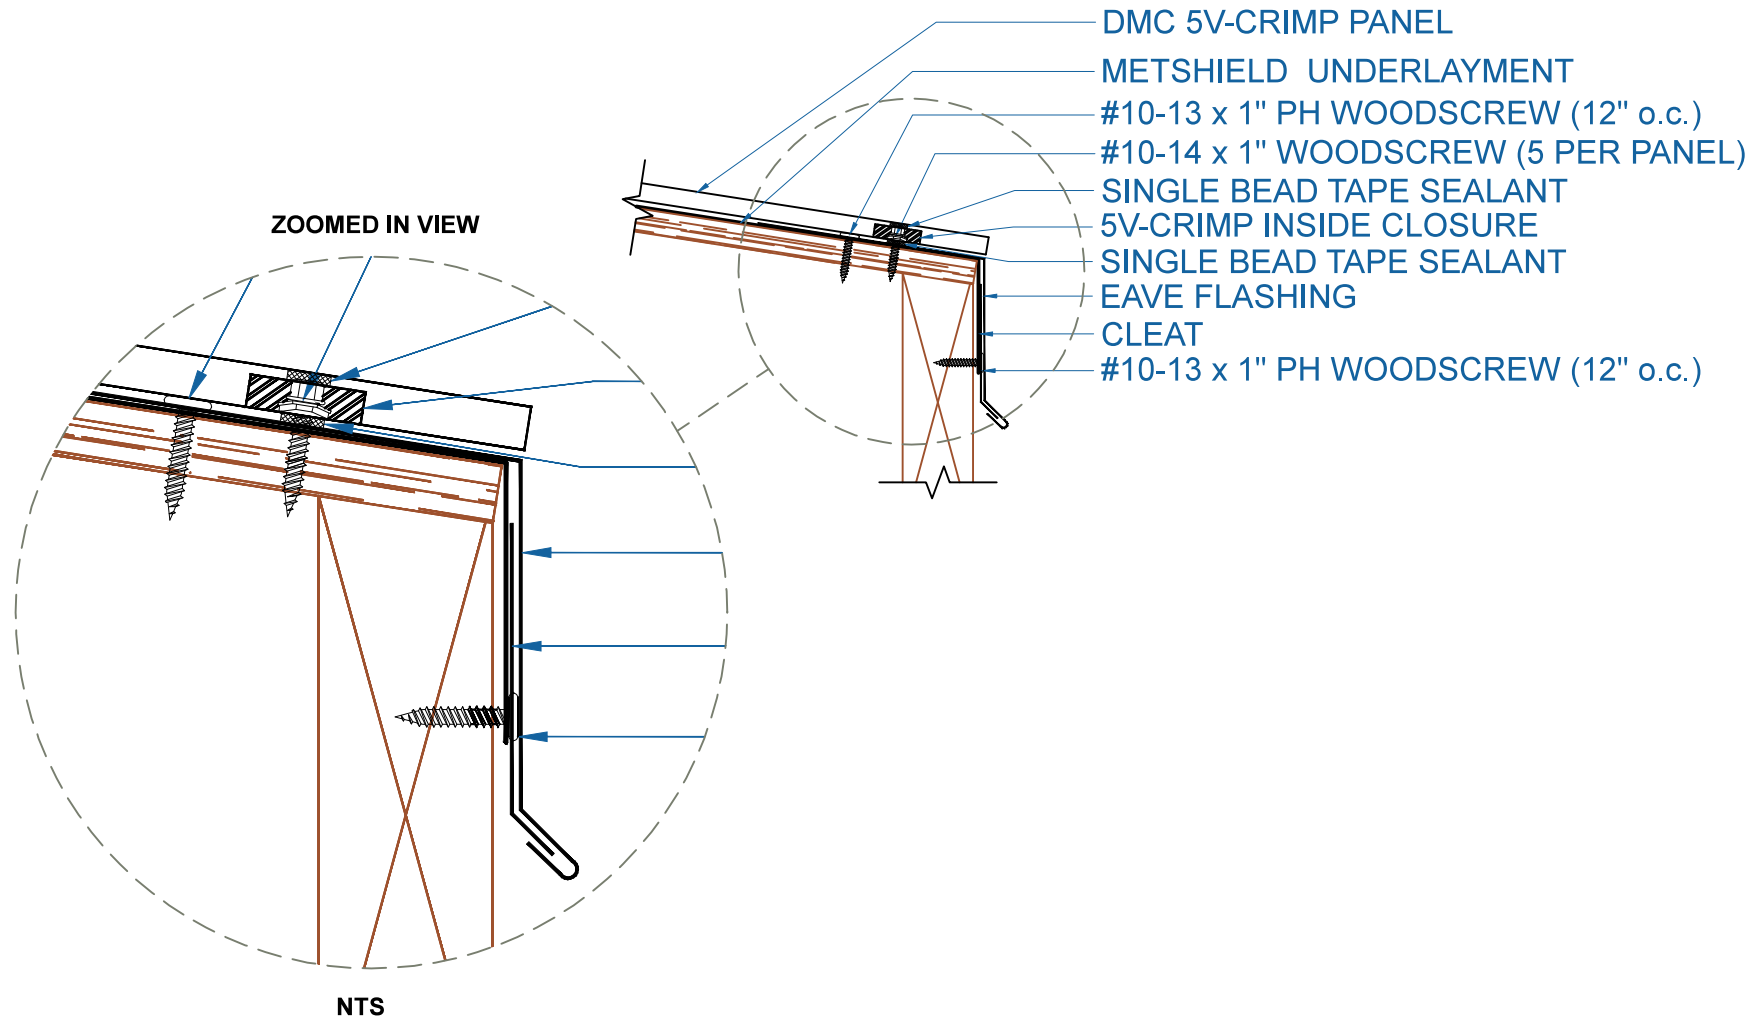

DMC 5V - OSB

EFFECTIVE DATE: 10-29-14
SUBJECT TO CHANGE WITHOUT NOTICE

EAVE

SCALE: 3" = 1'-0"