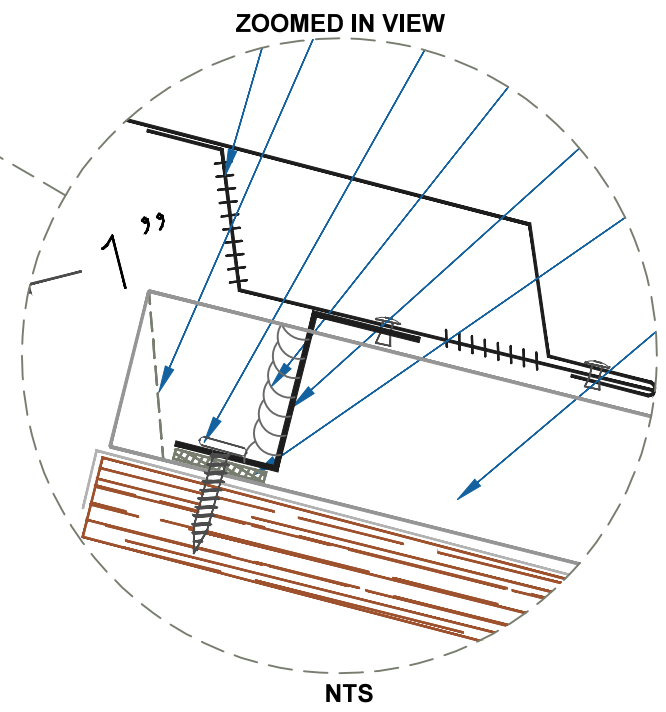

DMC 550S - PLYWOOD

NOTE:
 1.) NET FREE AREA = 6.16 SQ IN/FT

VENTED RIDGE / HIP

SCALE: 3" = 1'-0"

EFFECTIVE DATE: 08-14-2013
 SUBJECT TO CHANGE WITHOUT NOTICE