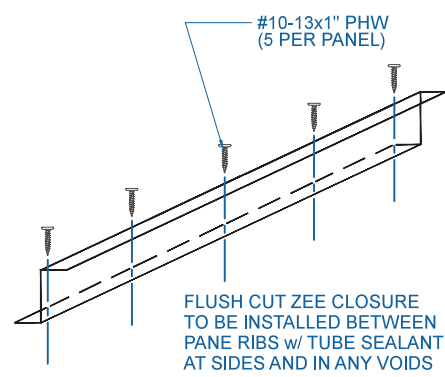

DMC 550S - PLYWOOD

NOTE:
 1.) NET FREE AREA = 6.16 SQ IN/FT

VENTED RIDGE / HIP

SCALE: 3" = 1'-0"

EFFECTIVE DATE: 08-14-2013
 SUBJECT TO CHANGE WITHOUT NOTICE