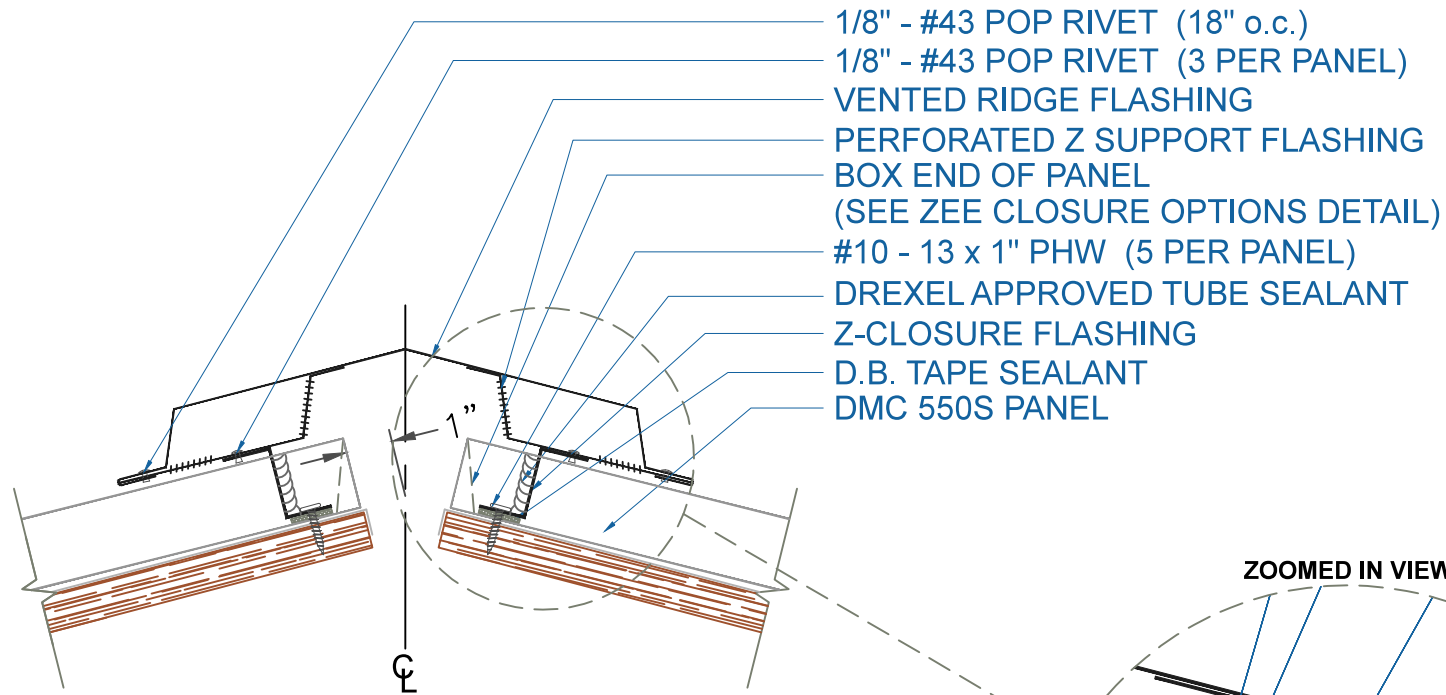

DMC 550S - PLYWOOD

NOTE:
 1.) NET FREE AREA = 6.16 SQ IN/FT

VENTED RIDGE / HIP

SCALE: 3" = 1'-0"

EFFECTIVE DATE: 08-14-2013
 SUBJECT TO CHANGE WITHOUT NOTICE