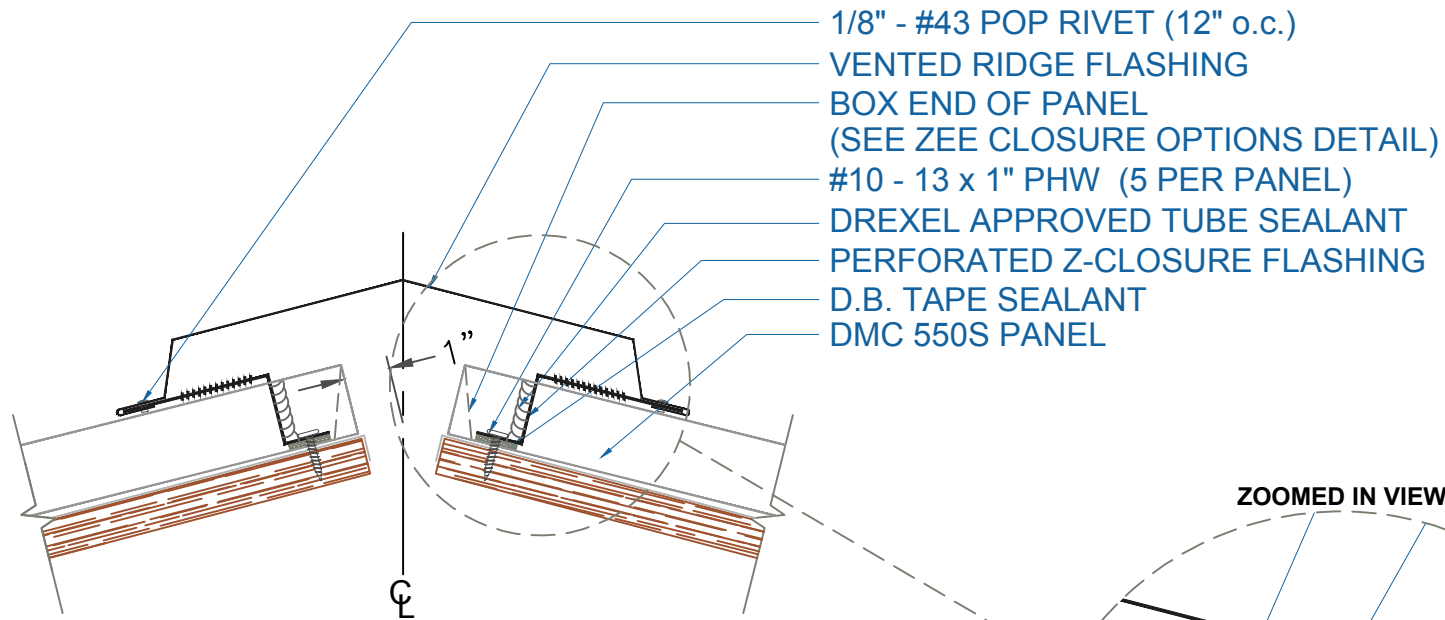

DMC 550S - PLYWOOD

NOTE:
1. NET FREE AREA = 6.16 SQ IN/FT

VENTED RIDGE / HIP ALTERNATE

SCALE: 3" = 1'-0"

EFFECTIVE DATE: 08-14-2013
SUBJECT TO CHANGE WITHOUT NOTICE