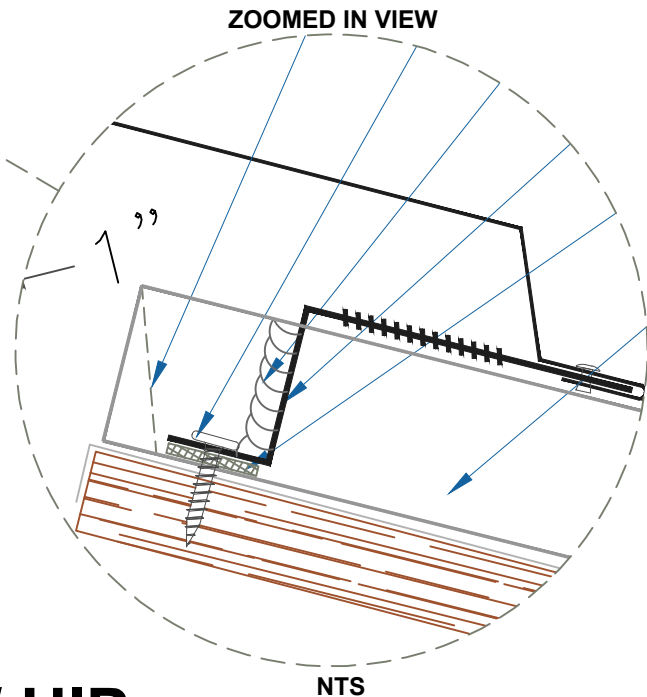

DMC 550S - PLYWOOD

NOTE:
1. NET FREE AREA = 6.16 SQ IN/FT

VENTED RIDGE / HIP ALTERNATE

SCALE: 3" = 1'-0"

EFFECTIVE DATE: 08-14-2013
SUBJECT TO CHANGE WITHOUT NOTICE