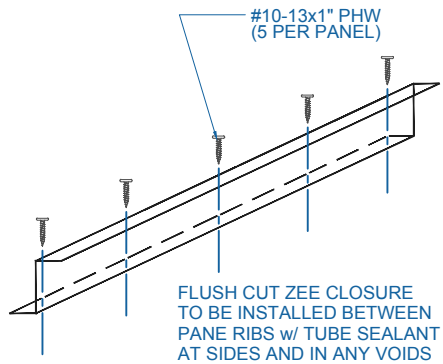

DMC 550S - PLYWOOD

NOTE:
1. NET FREE AREA = 6.16 SQ IN/FT

VENTED RIDGE / HIP ALTERNATE

SCALE: 3" = 1'-0"

EFFECTIVE DATE: 08-14-2013
SUBJECT TO CHANGE WITHOUT NOTICE