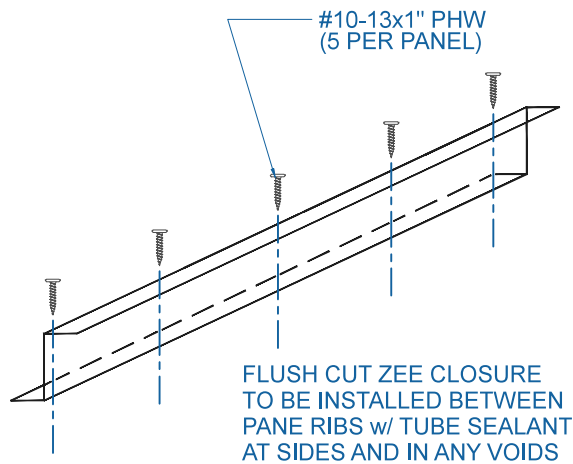

DMC 550S - PLYWOOD

EFFECTIVE DATE: 08-14-2013
 SUBJECT TO CHANGE WITHOUT NOTICE

RIDGE / HIP

SCALE: 3" = 1'-0"