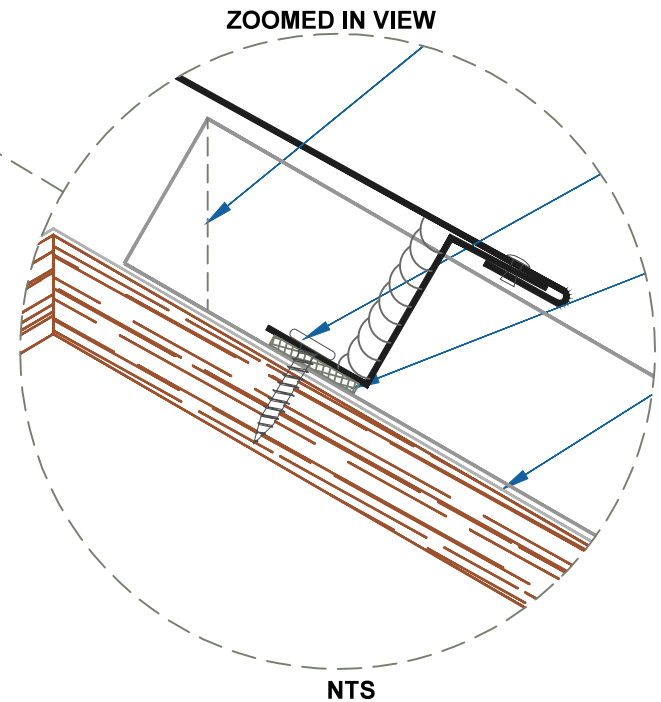

DMC 550S - PLYWOOD

EFFECTIVE DATE: 08-14-2013
 SUBJECT TO CHANGE WITHOUT NOTICE

RIDGE / HIP

SCALE: 3" = 1'-0"