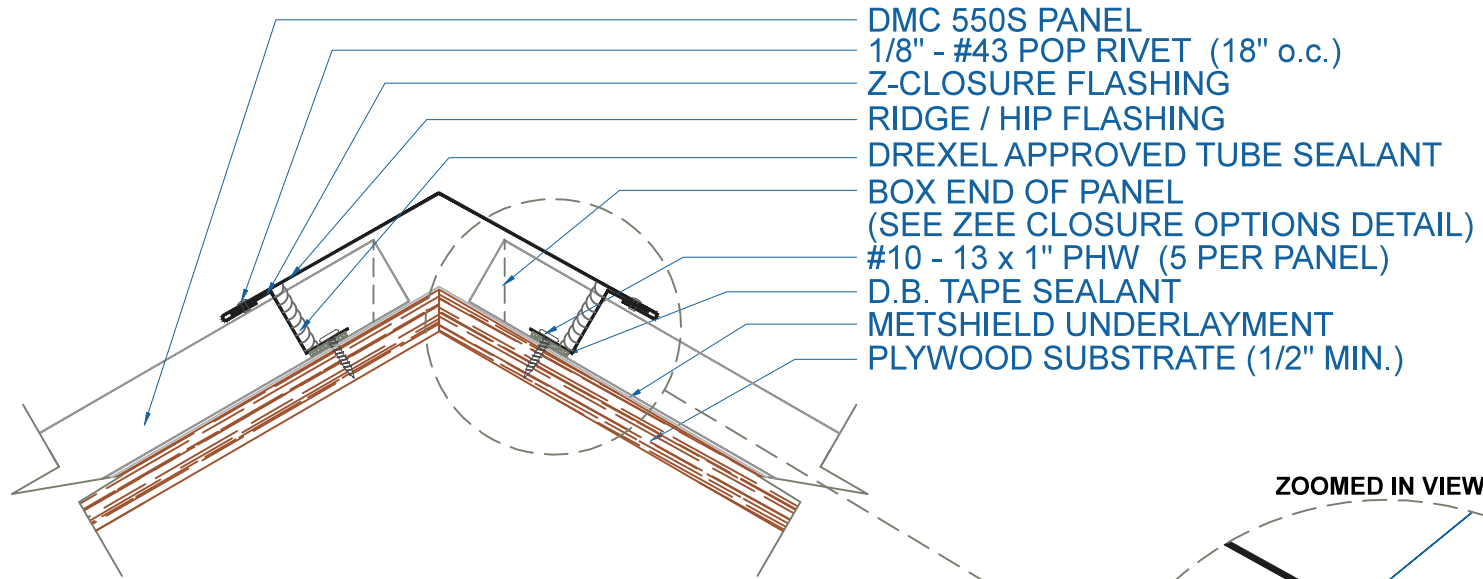

DMC 550S - PLYWOOD

EFFECTIVE DATE: 08-14-2013
 SUBJECT TO CHANGE WITHOUT NOTICE

RIDGE / HIP

SCALE: 3" = 1'-0"