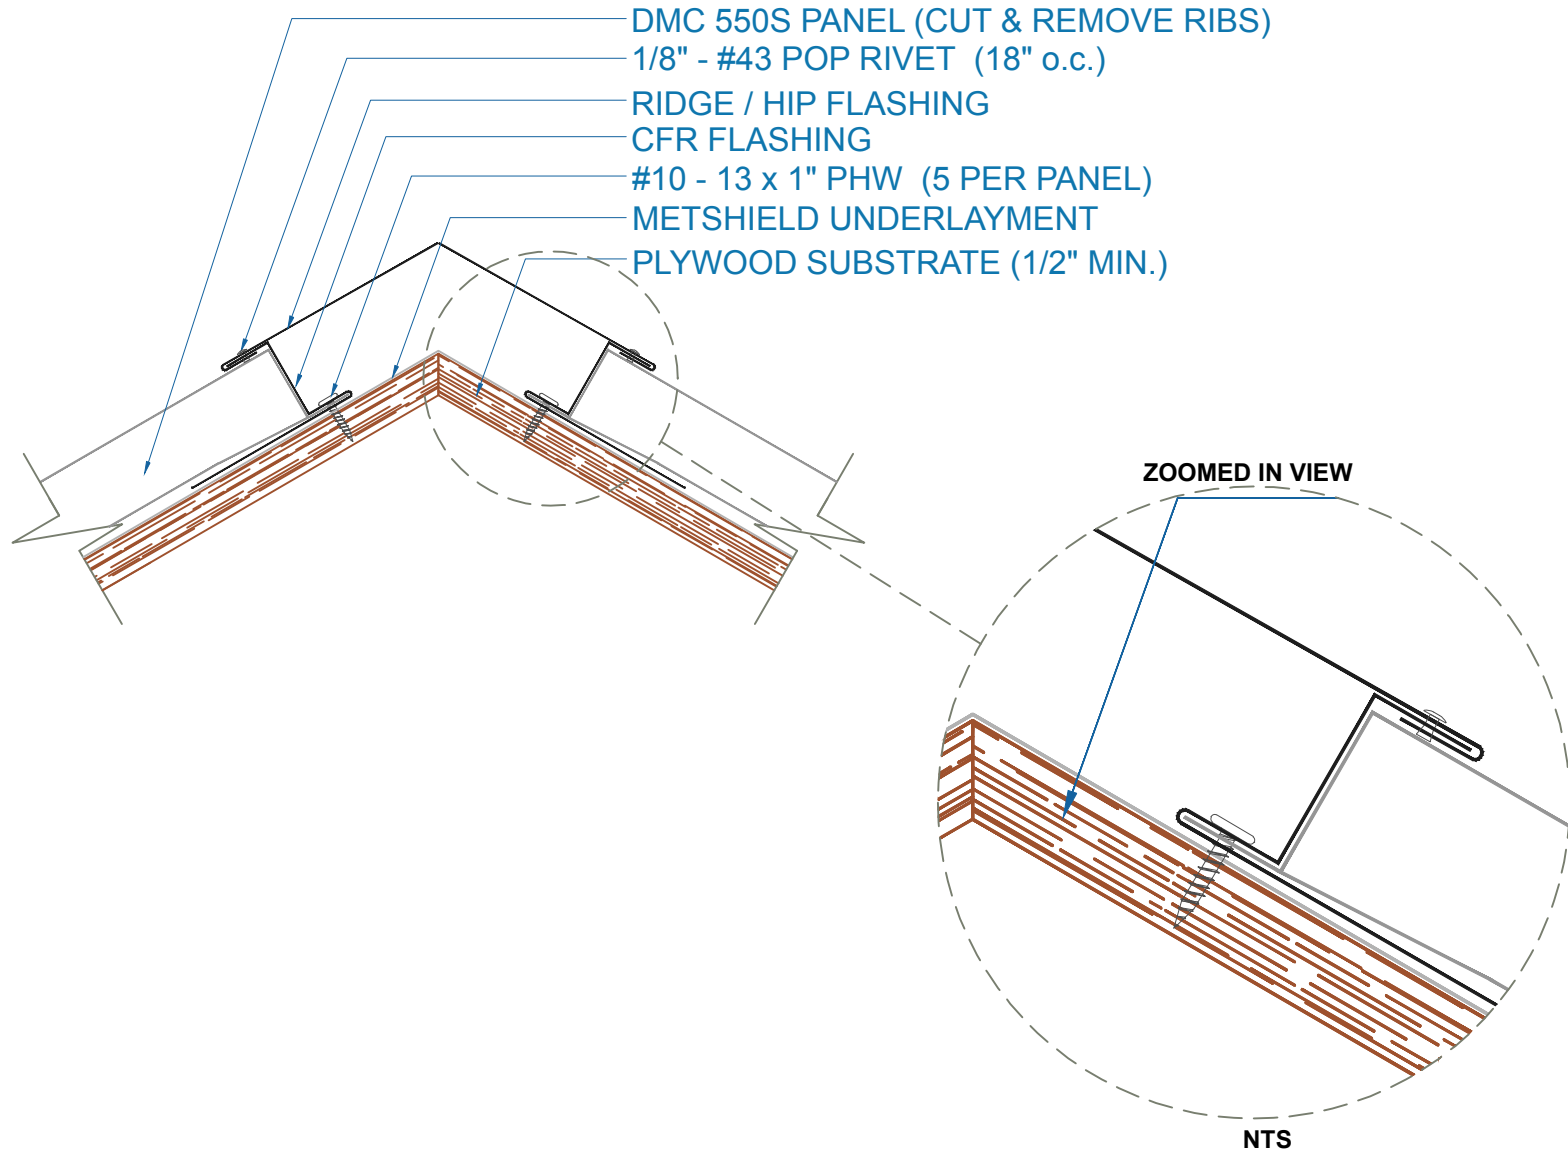

DMC 550S - PLYWOOD

RIDGE / HIP w/CFR

SCALE: 3" = 1'-0"

EFFECTIVE DATE: 5-11-15
SUBJECT TO CHANGE WITHOUT NOTICE