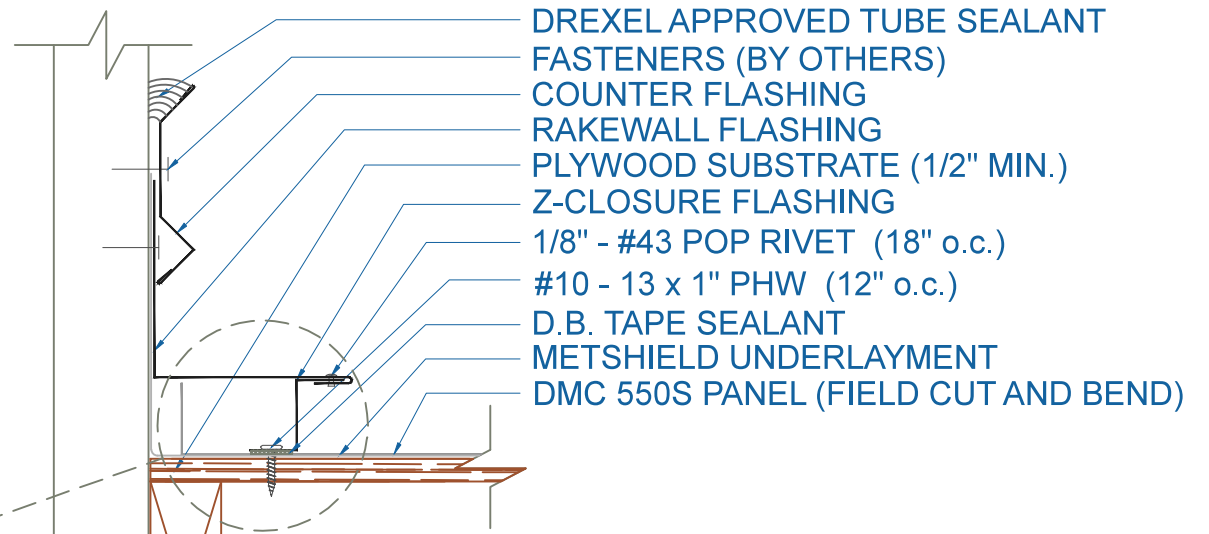

# DMC 550S - PLYWOOD

ZOOMED IN VIEW

NTS

ON MODULE

FLOATING RAKEWALL

EFFECTIVE DATE: 08-14-2013  
 SUBJECT TO CHANGE WITHOUT NOTICE

## RAKEWALL

SCALE: 3" = 1'-0"