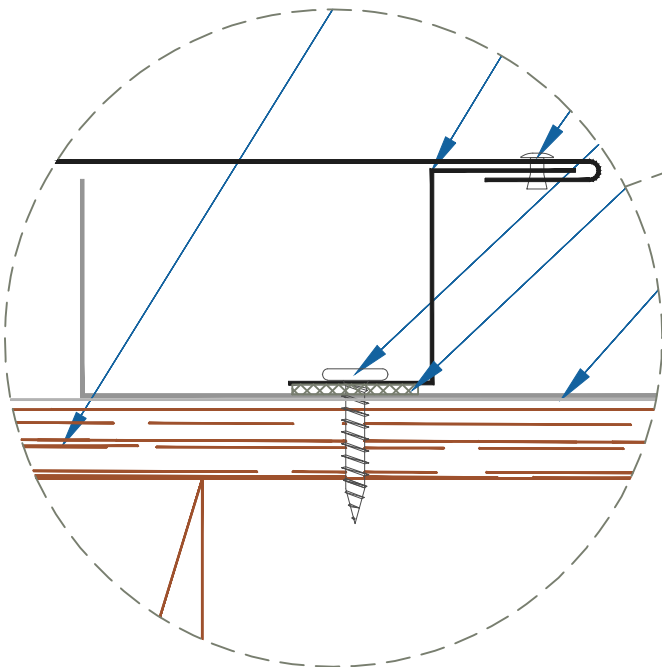

# DMC 550S - PLYWOOD

ZOOMED IN VIEW

NTS

ON MODULE

FLOATING RAKEWALL

EFFECTIVE DATE: 08-14-2013  
 SUBJECT TO CHANGE WITHOUT NOTICE

## RAKEWALL

SCALE: 3" = 1'-0"