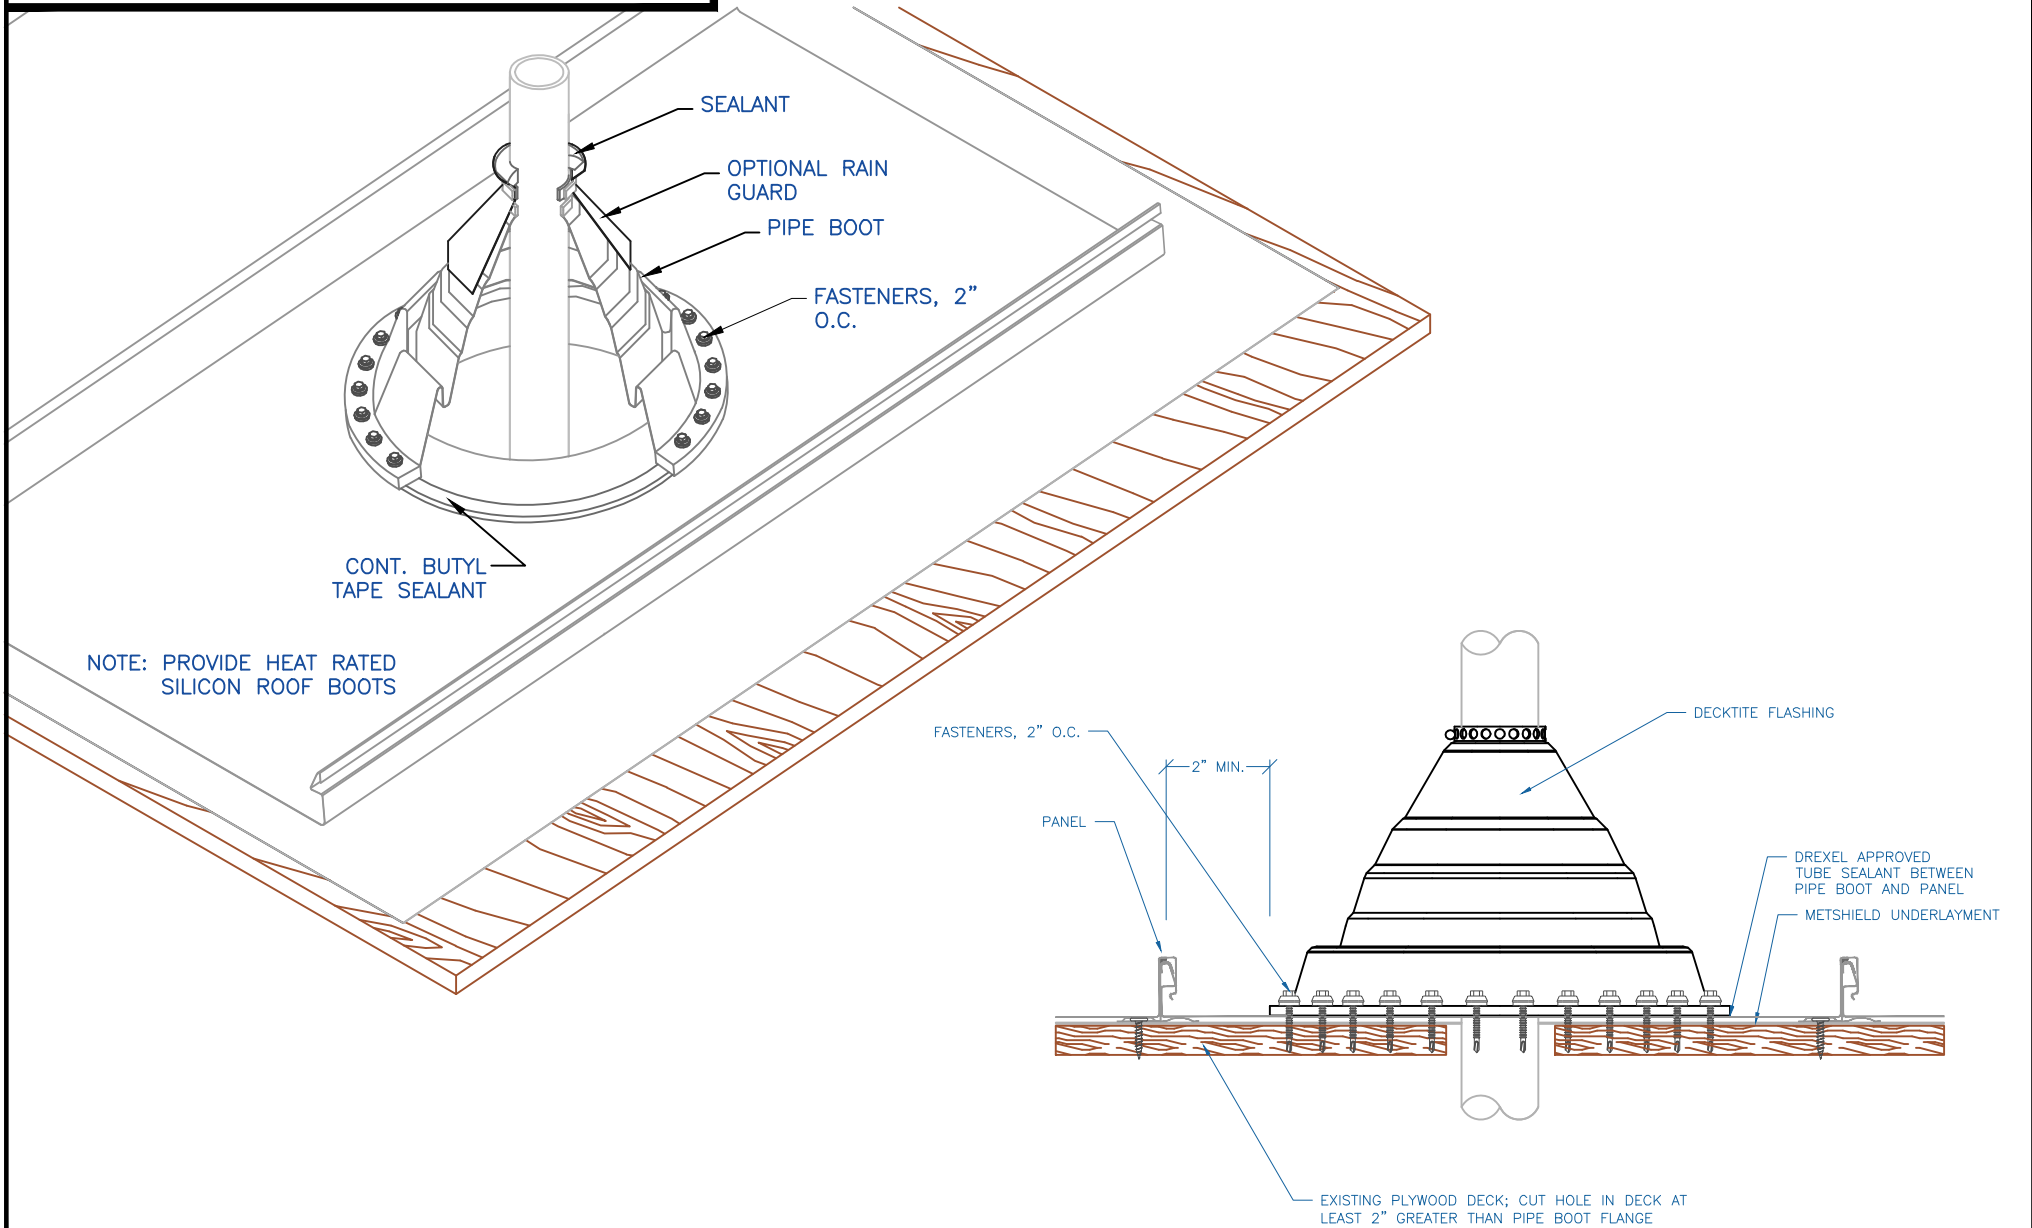

DMC 550S - PLYWOOD

EFFECTIVE DATE: 08-14-2013
SUBJECT TO CHANGE WITHOUT NOTICE

PIPE FLASHING DETAIL

SCALE: NTS