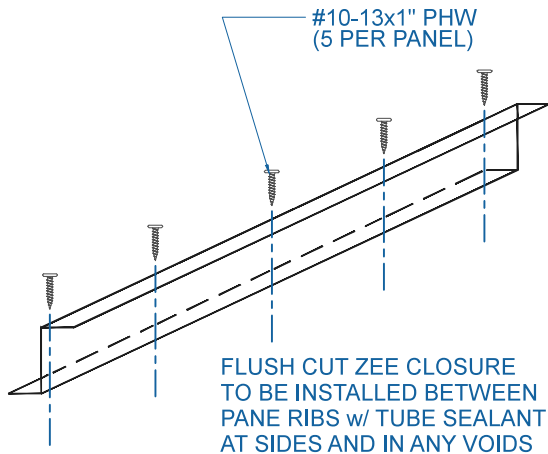

DMC 550S - PLYWOOD

ZOOMED IN VIEW

EFFECTIVE DATE: 08-14-2013
 SUBJECT TO CHANGE WITHOUT NOTICE

PEAK
 SCALE: 3" = 1'-0"

DrexelMetals
 Roofing Systems + Custom Fabrication