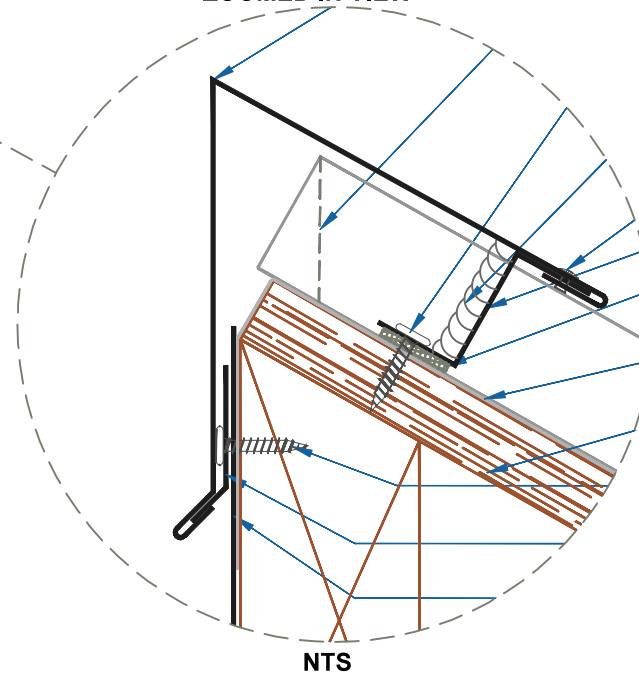

DMC 550S - PLYWOOD

ZOOMED IN VIEW

EFFECTIVE DATE: 08-14-2013
 SUBJECT TO CHANGE WITHOUT NOTICE

PEAK
 SCALE: 3" = 1'-0"

DrexelMetals
 Roofing Systems + Custom Fabrication