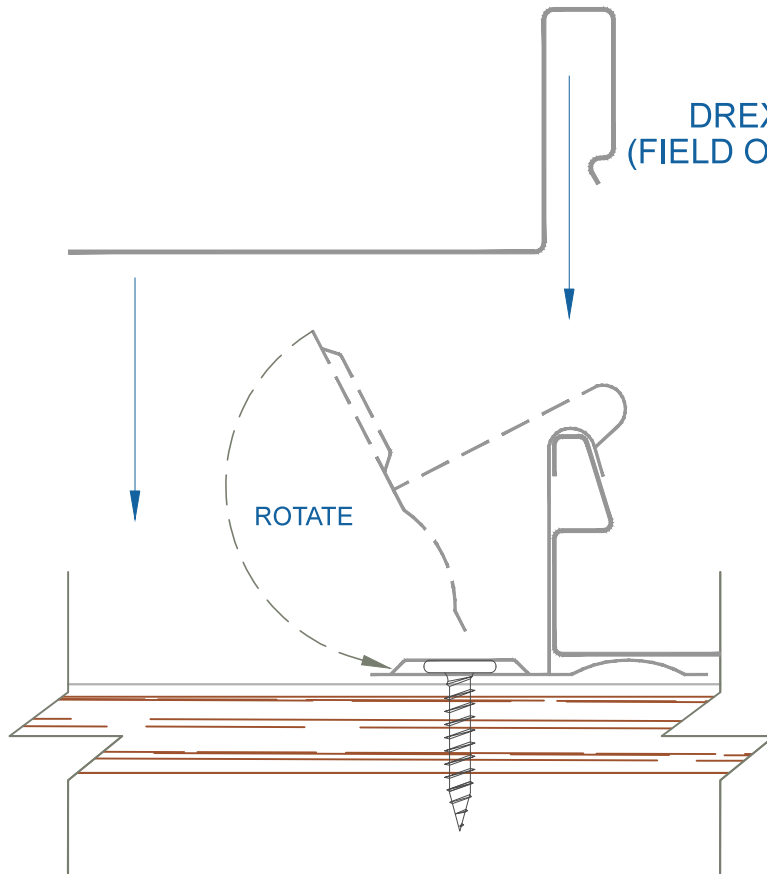

DMC 550S - SOLID SUBSTRATE

PANEL INSTALLATION

SCALE: NTS

EFFECTIVE DATE: 08-14-2013
SUBJECT TO CHANGE WITHOUT NOTICE