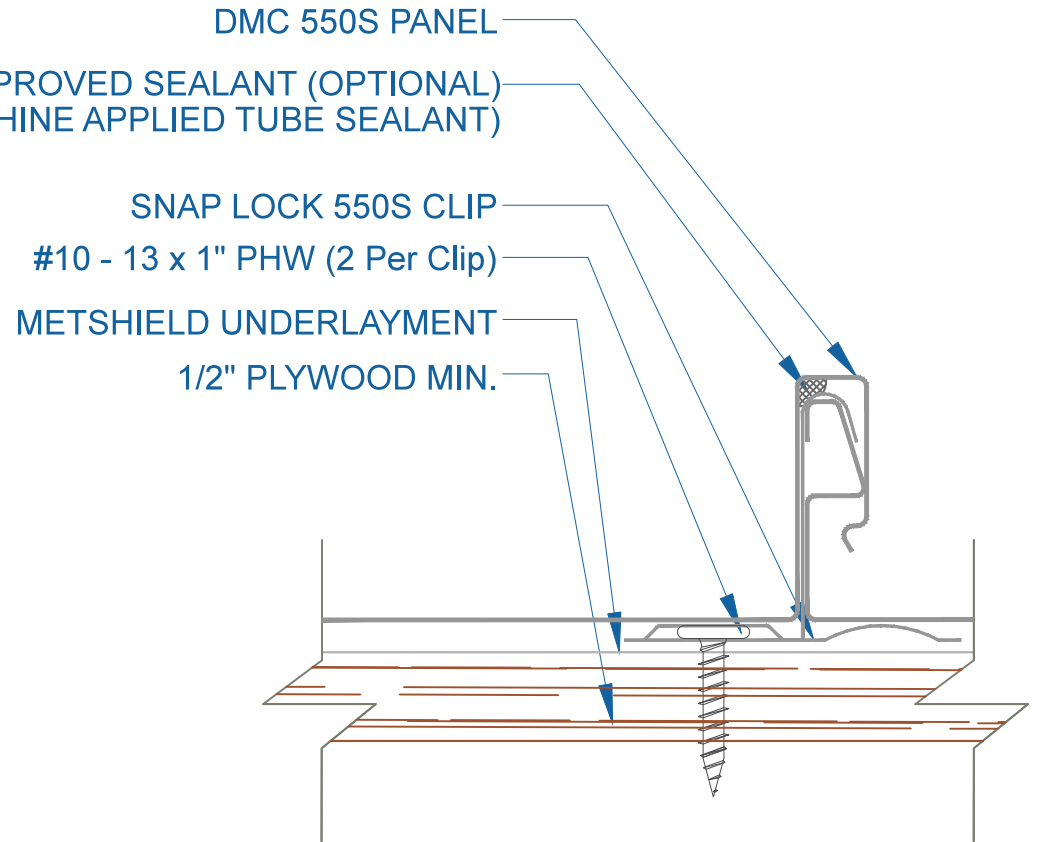

DMC 550S - SOLID SUBSTRATE

PANEL INSTALLATION

SCALE: NTS

EFFECTIVE DATE: 08-14-2013
SUBJECT TO CHANGE WITHOUT NOTICE