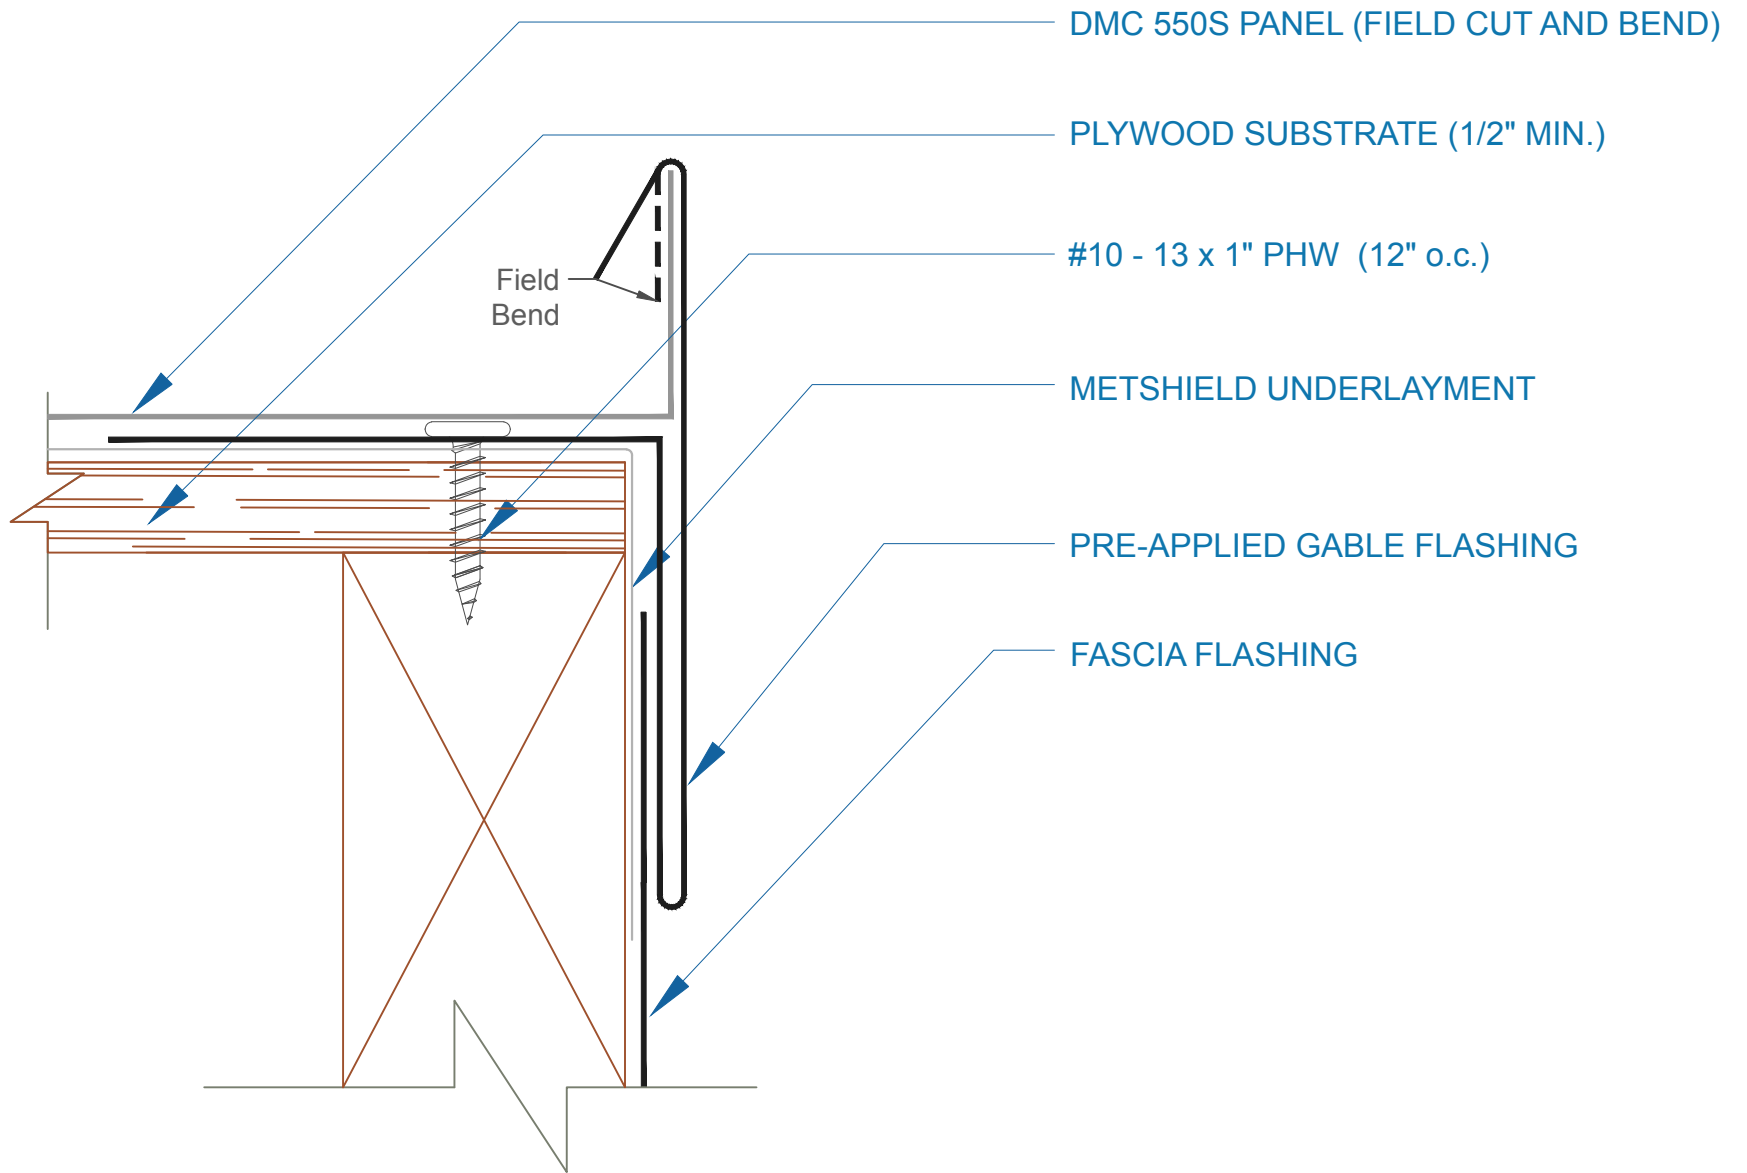

DMC 550S - PLYWOOD

EFFECTIVE DATE: 5-25-16
SUBJECT TO CHANGE WITHOUT NOTICE

PRE-APPLIED GABLE

SCALE: 1'-0" = 1'-0"