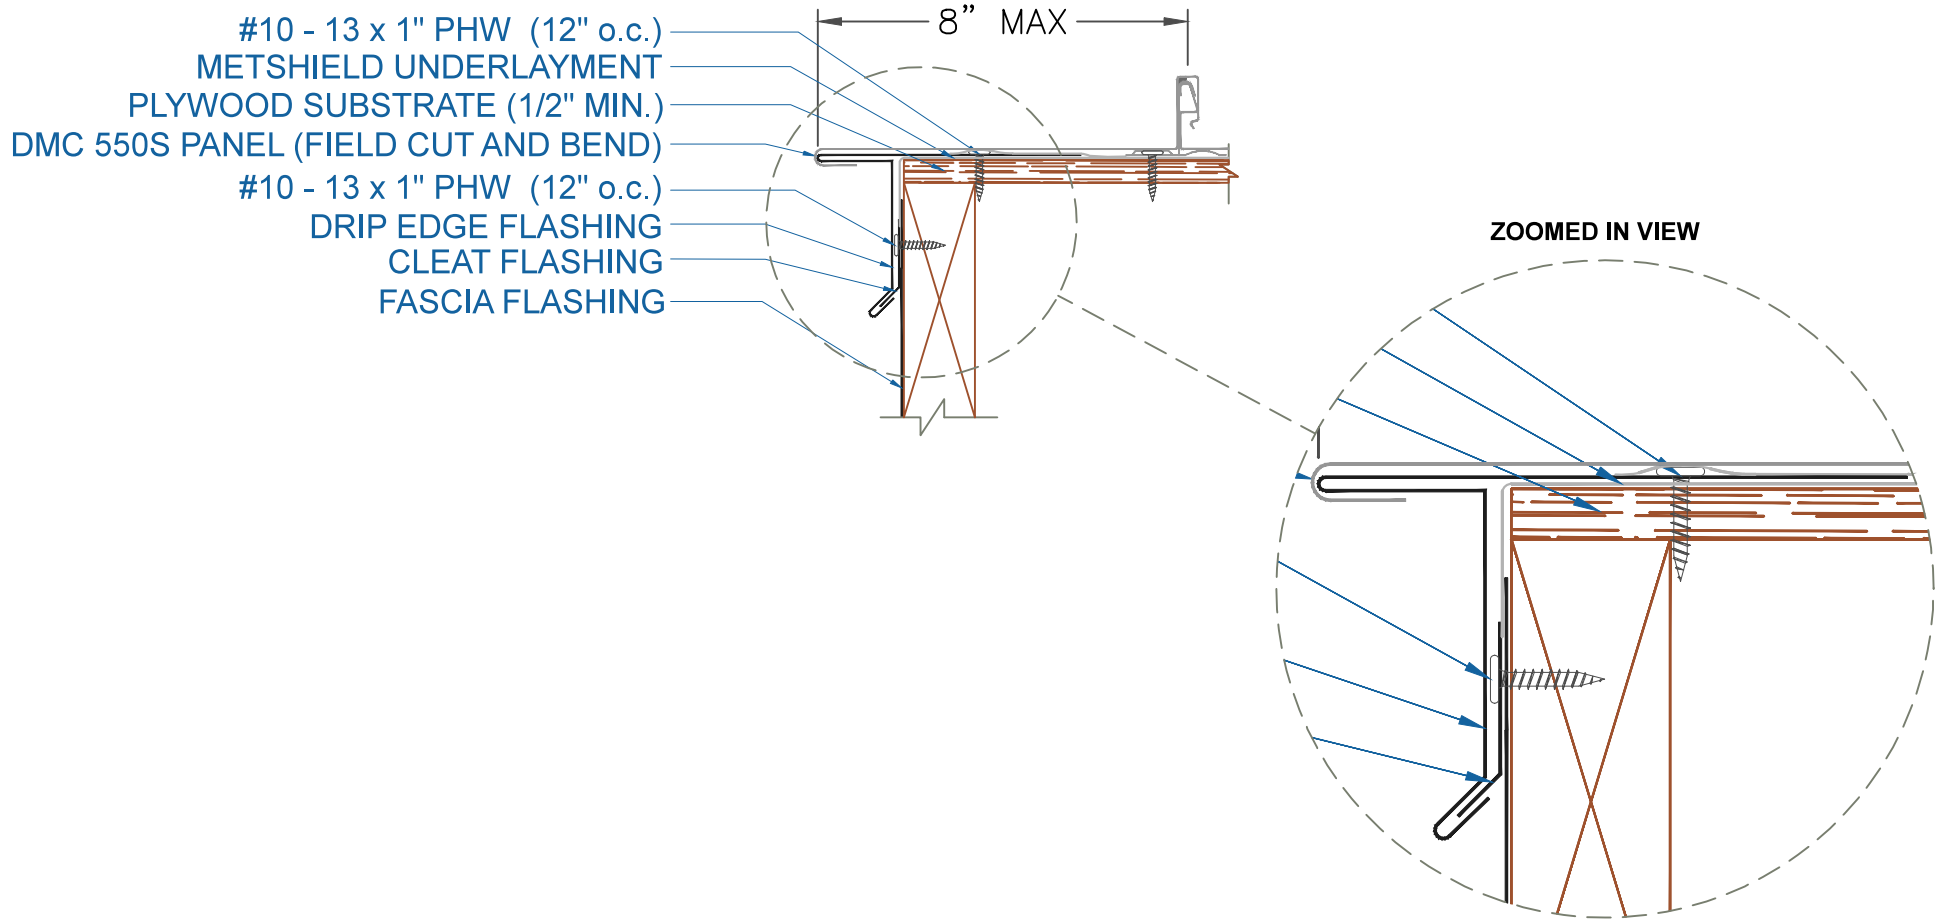

DMC 550S - PLYWOOD

GABLE w/DRIP EDGE

EFFECTIVE DATE: 08-14-2013
SUBJECT TO CHANGE WITHOUT NOTICE

SCALE: 3" = 1'-0"