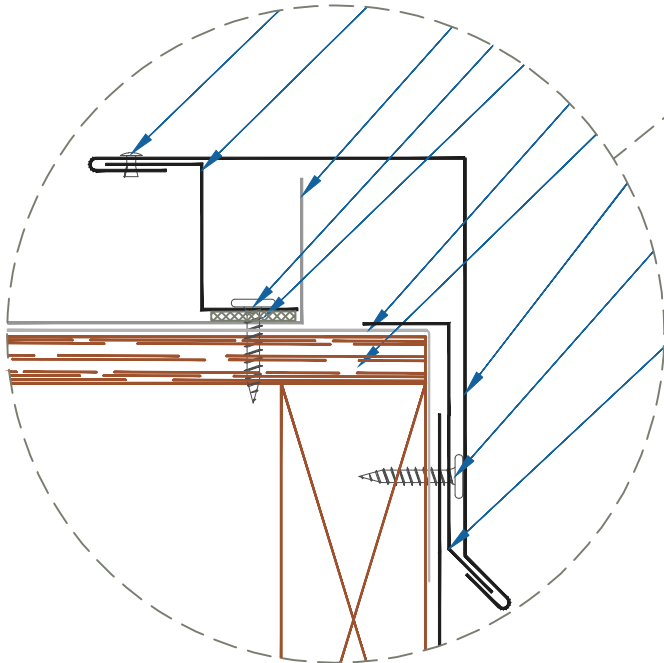

DMC 550S - PLYWOOD

ZOOMED IN VIEW

NTS

ON MODULE

FLOATING GABLE

EFFECTIVE DATE: 08-14-2013
 SUBJECT TO CHANGE WITHOUT NOTICE

GABLE
 SCALE: 3" = 1'-0"

DrexelMetals
 Roofing Systems + Custom Fabrication