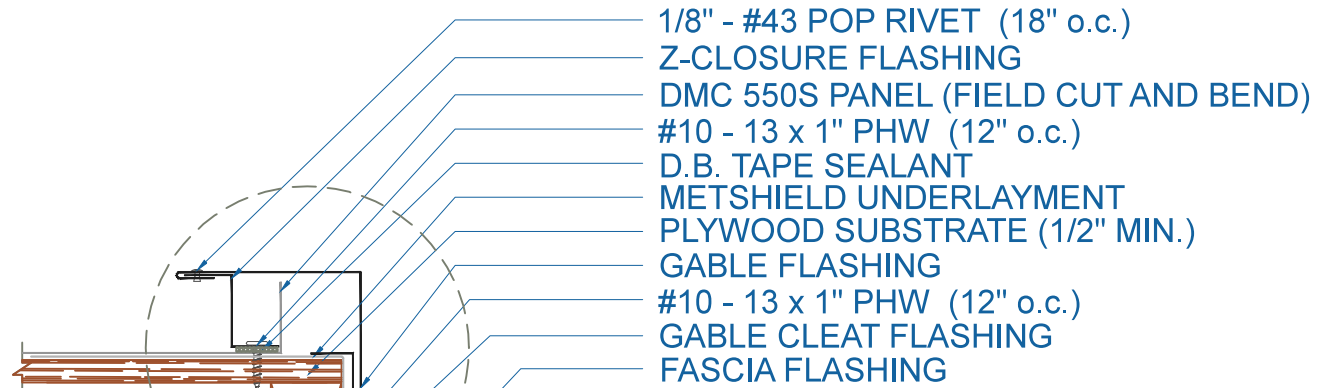

DMC 550S - PLYWOOD

ZOOMED IN VIEW

NTS

ON MODULE

FLOATING GABLE

EFFECTIVE DATE: 08-14-2013
 SUBJECT TO CHANGE WITHOUT NOTICE

GABLE
 SCALE: 3" = 1'-0"

DrexelMetals
 Roofing Systems + Custom Fabrication