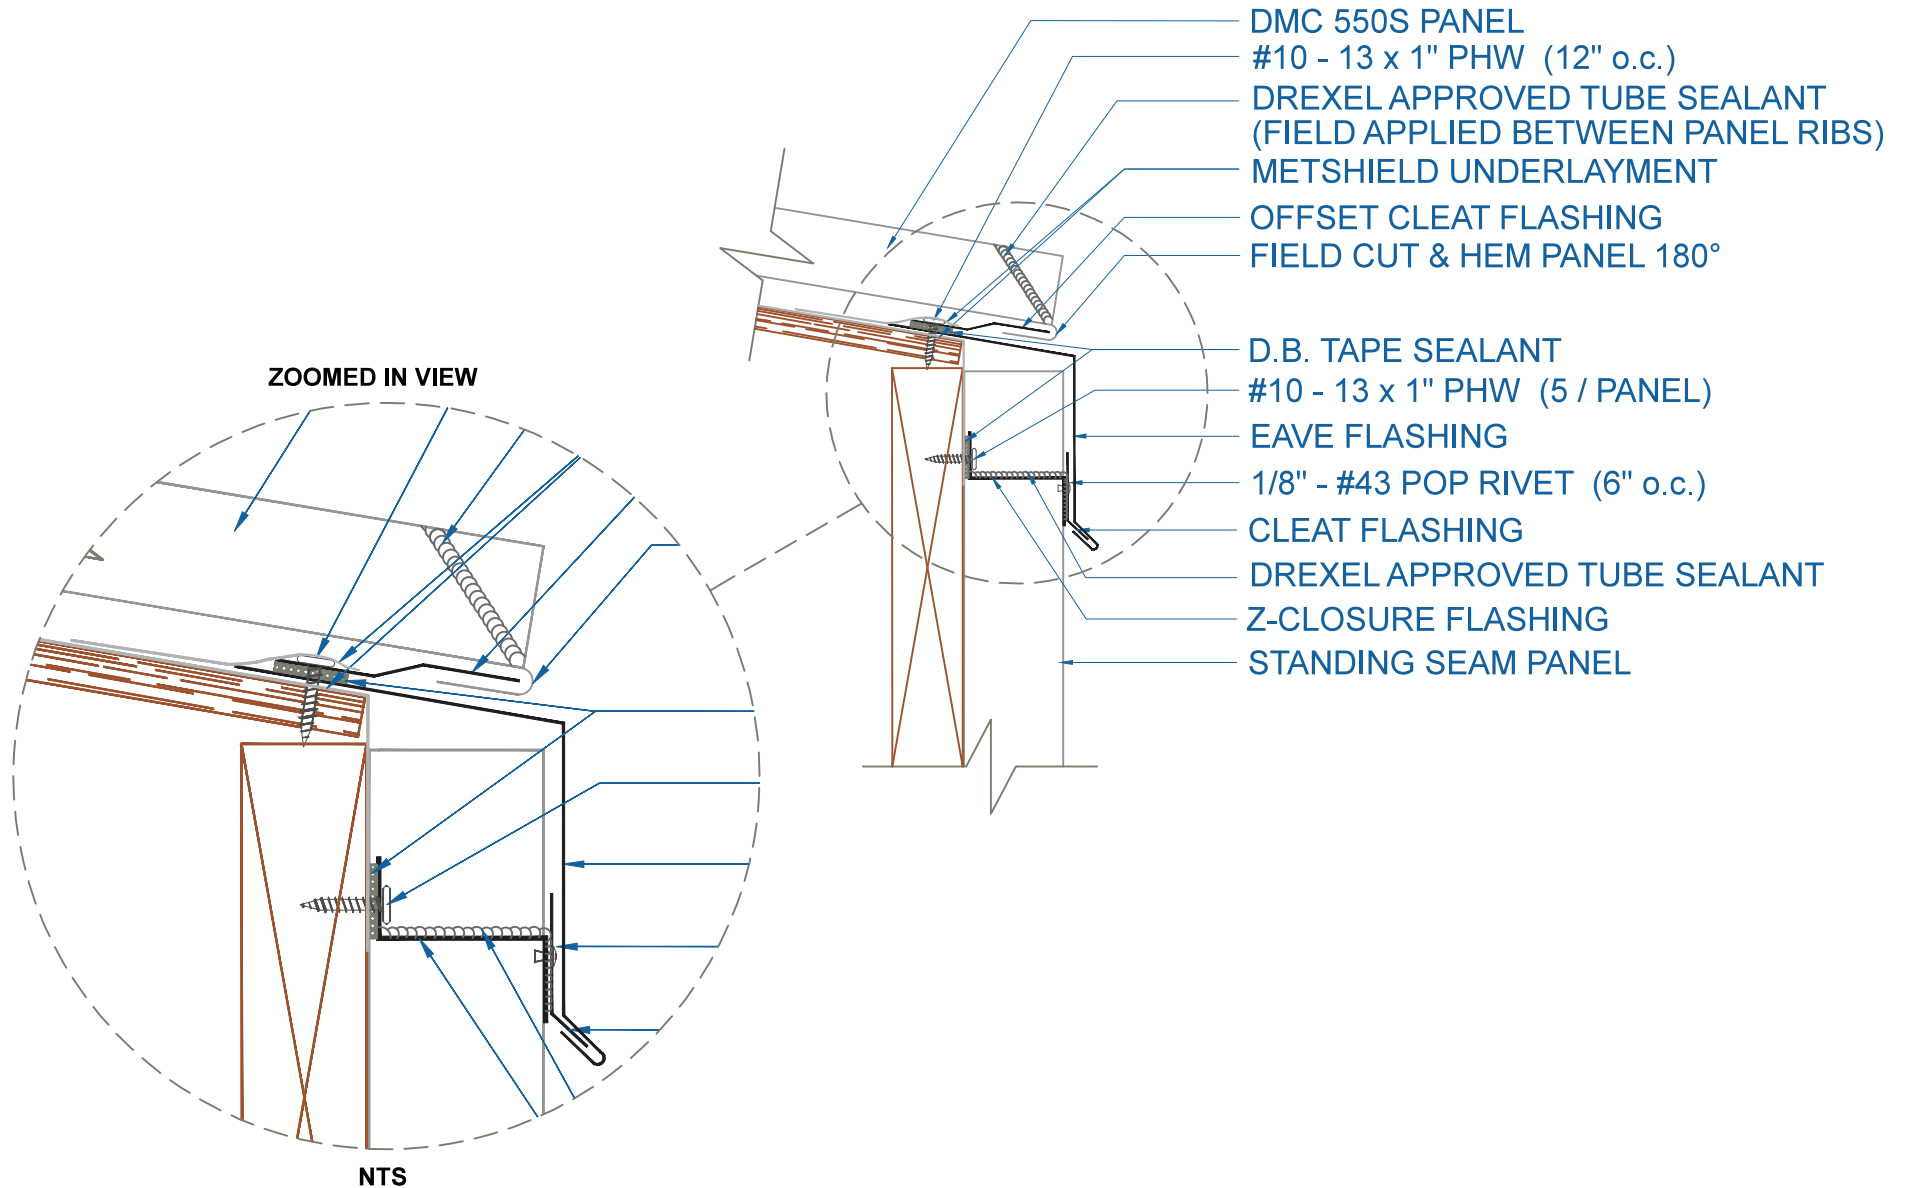

# DMC 550S - PLYWOOD

## EAVE w/STANDING SEAM PANEL

SCALE: 3" = 1'-0"

EFFECTIVE DATE: 08-14-2013  
SUBJECT TO CHANGE WITHOUT NOTICE