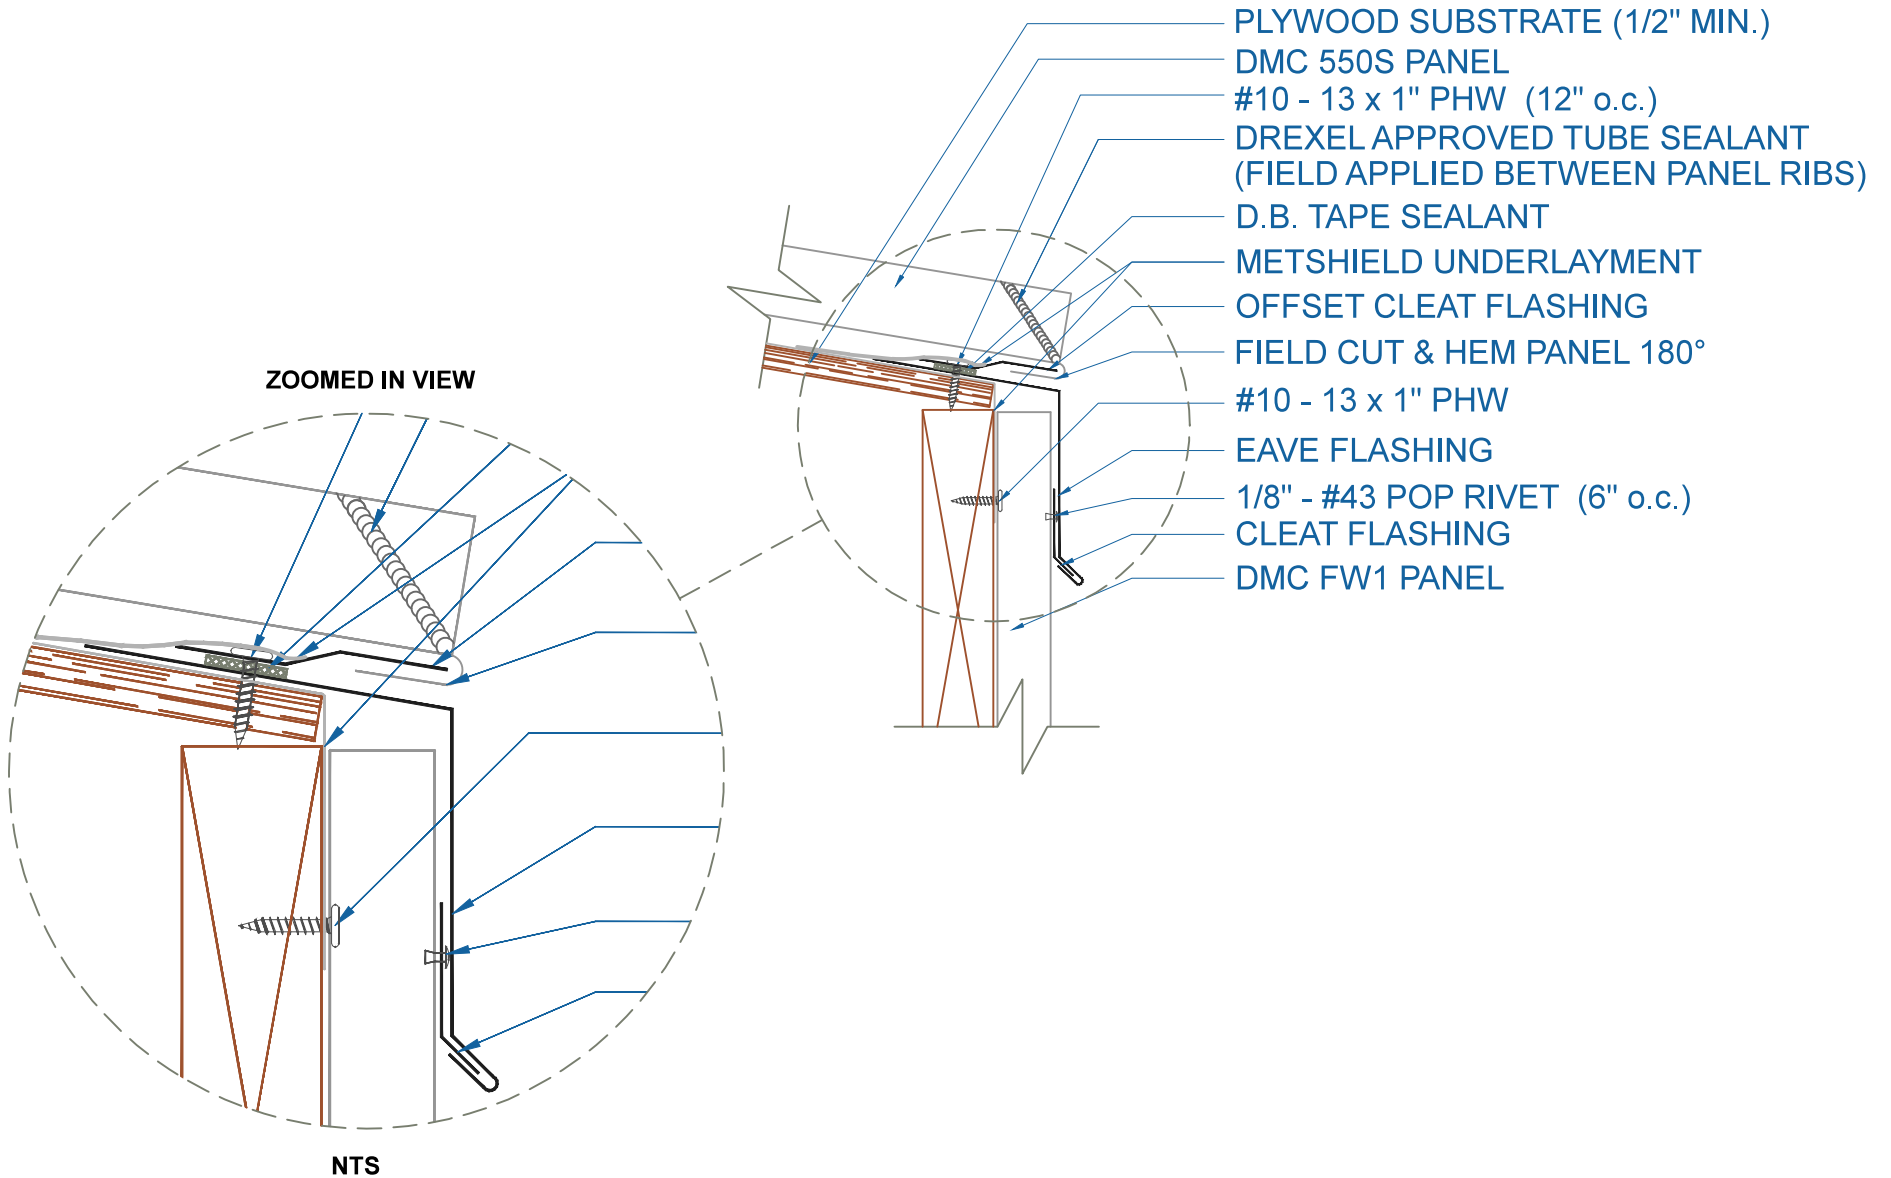

# DMC 550S - PLYWOOD

EFFECTIVE DATE: 08-14-2013  
 SUBJECT TO CHANGE WITHOUT NOTICE

## EAVE w/FLUSH PANEL

SCALE: 3" = 1'-0"