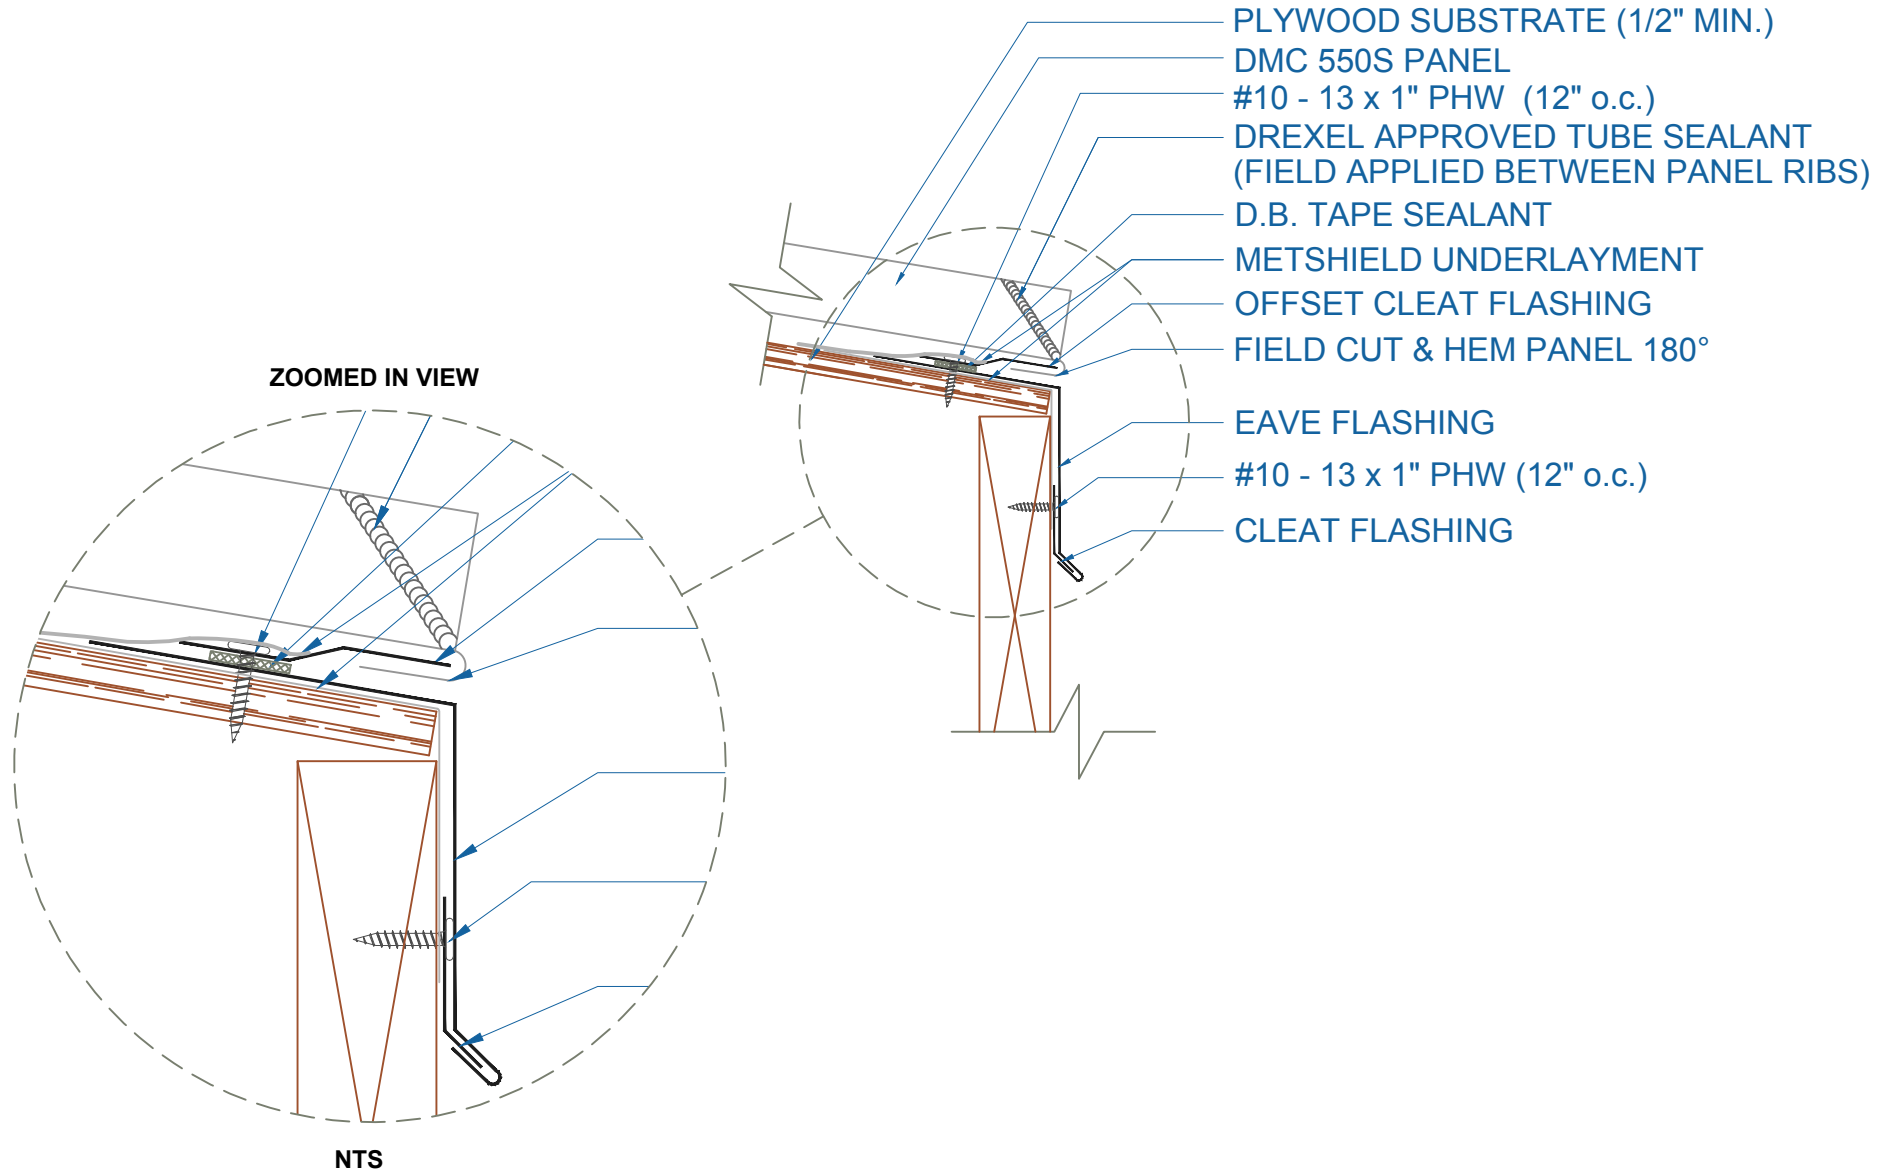

DMC 550S - PLYWOOD

EFFECTIVE DATE: 08-14-2013
SUBJECT TO CHANGE WITHOUT NOTICE

EAVE
SCALE: 3" = 1'-0"

Drexel Metals
Roofing Systems + Custom Fabrication