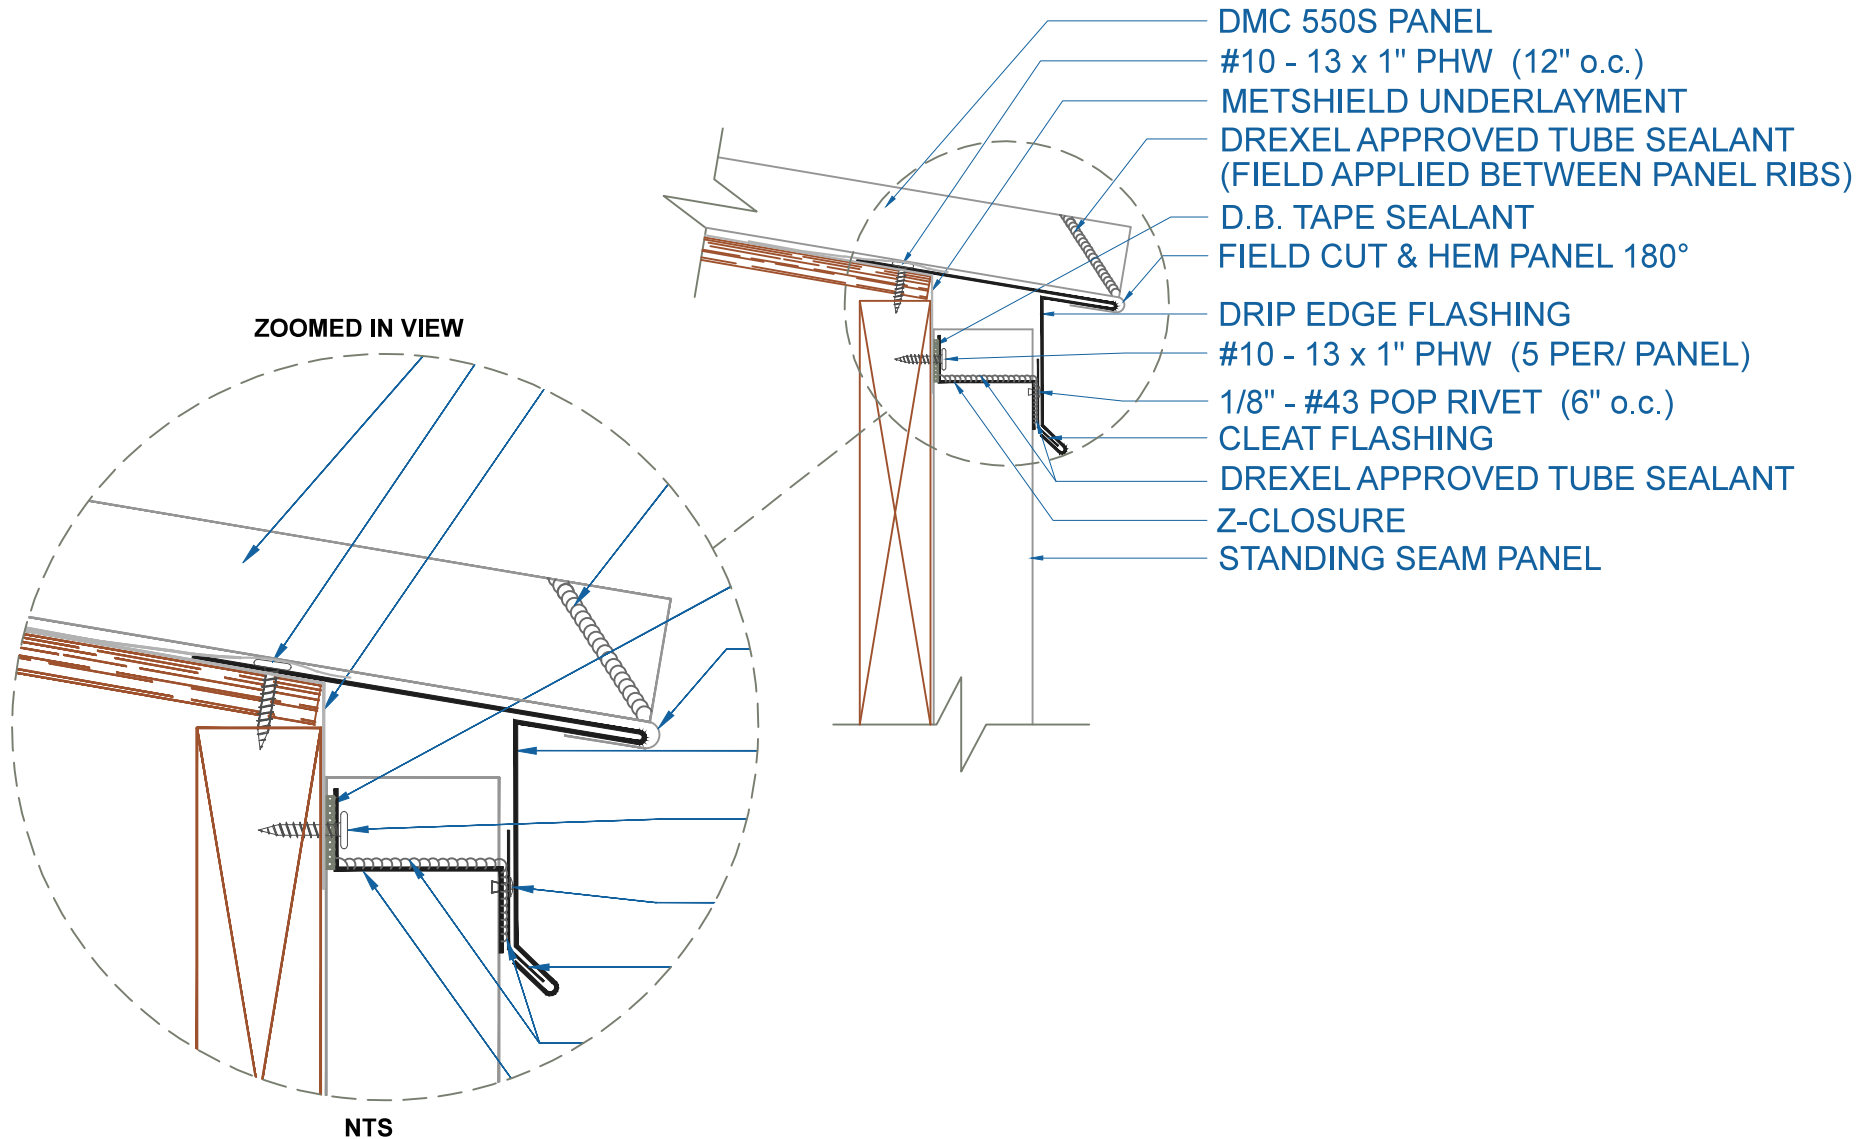

# DMC 550S - PLYWOOD

## DRIP EDGE w/STANDING SEAM PANEL

EFFECTIVE DATE: 08-14-2013  
SUBJECT TO CHANGE WITHOUT NOTICE

SCALE: 3" = 1'-0"