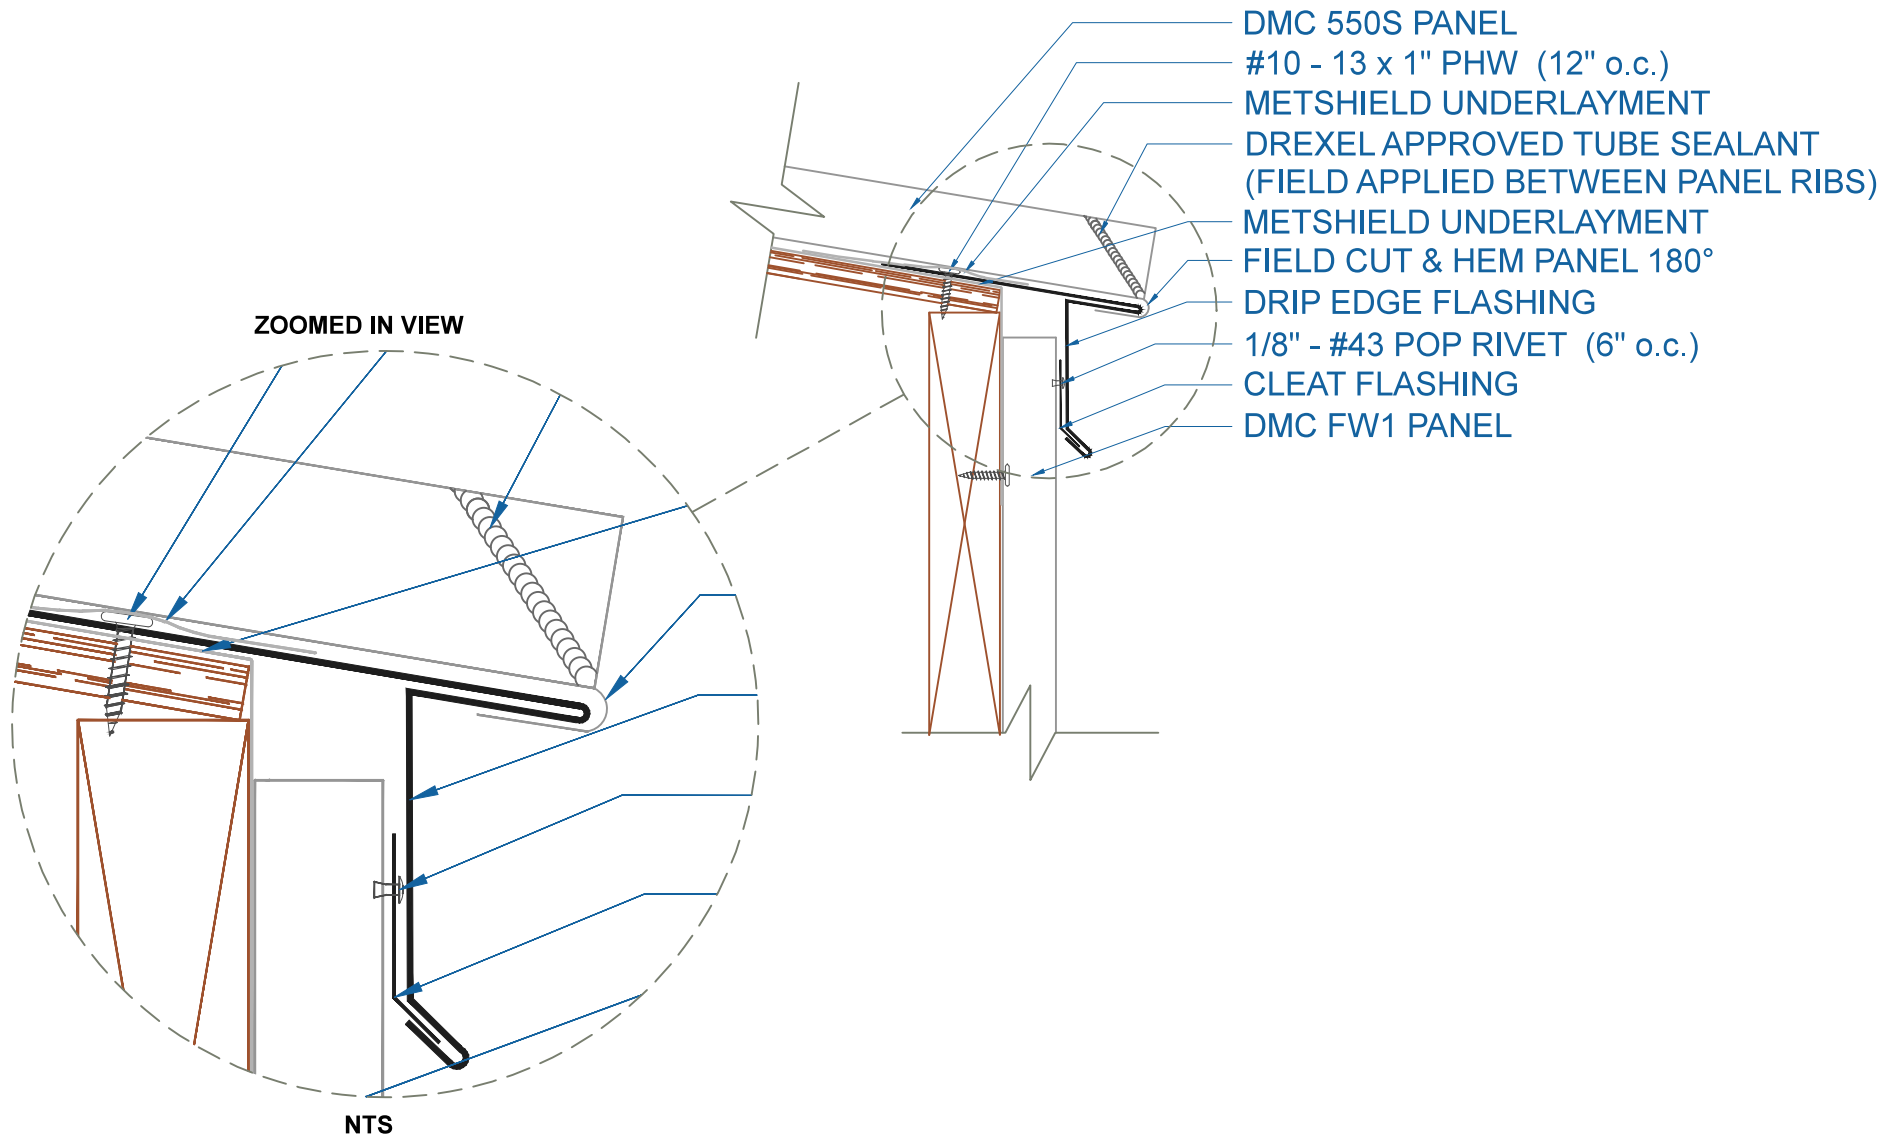

DMC 550S - PLYWOOD

DRIP EDGE w/FLUSH PANEL

SCALE: 3" = 1'-0"

EFFECTIVE DATE: 08-14-2013
SUBJECT TO CHANGE WITHOUT NOTICE