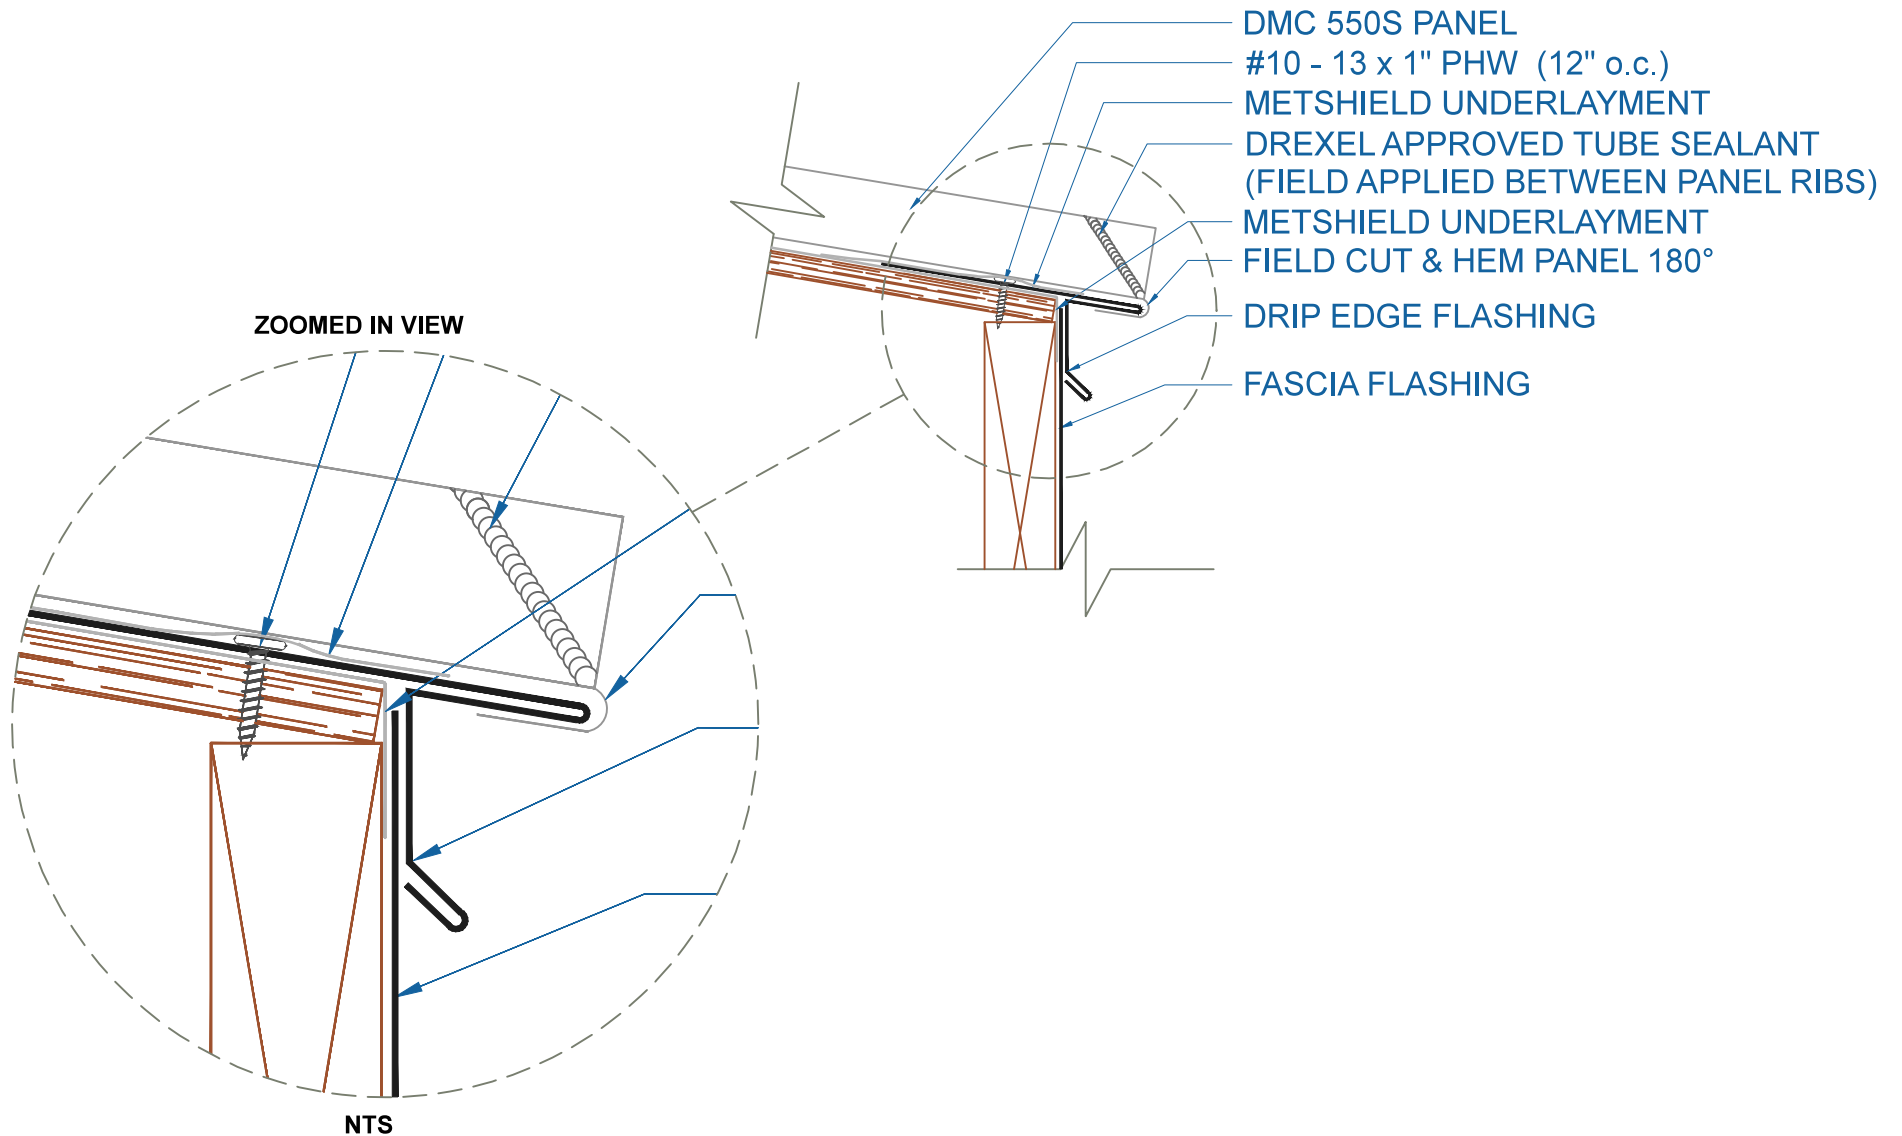

DMC 550S - PLYWOOD

EFFECTIVE DATE: 08-14-2013
SUBJECT TO CHANGE WITHOUT NOTICE

DRIP EDGE

SCALE: 3" = 1'-0"