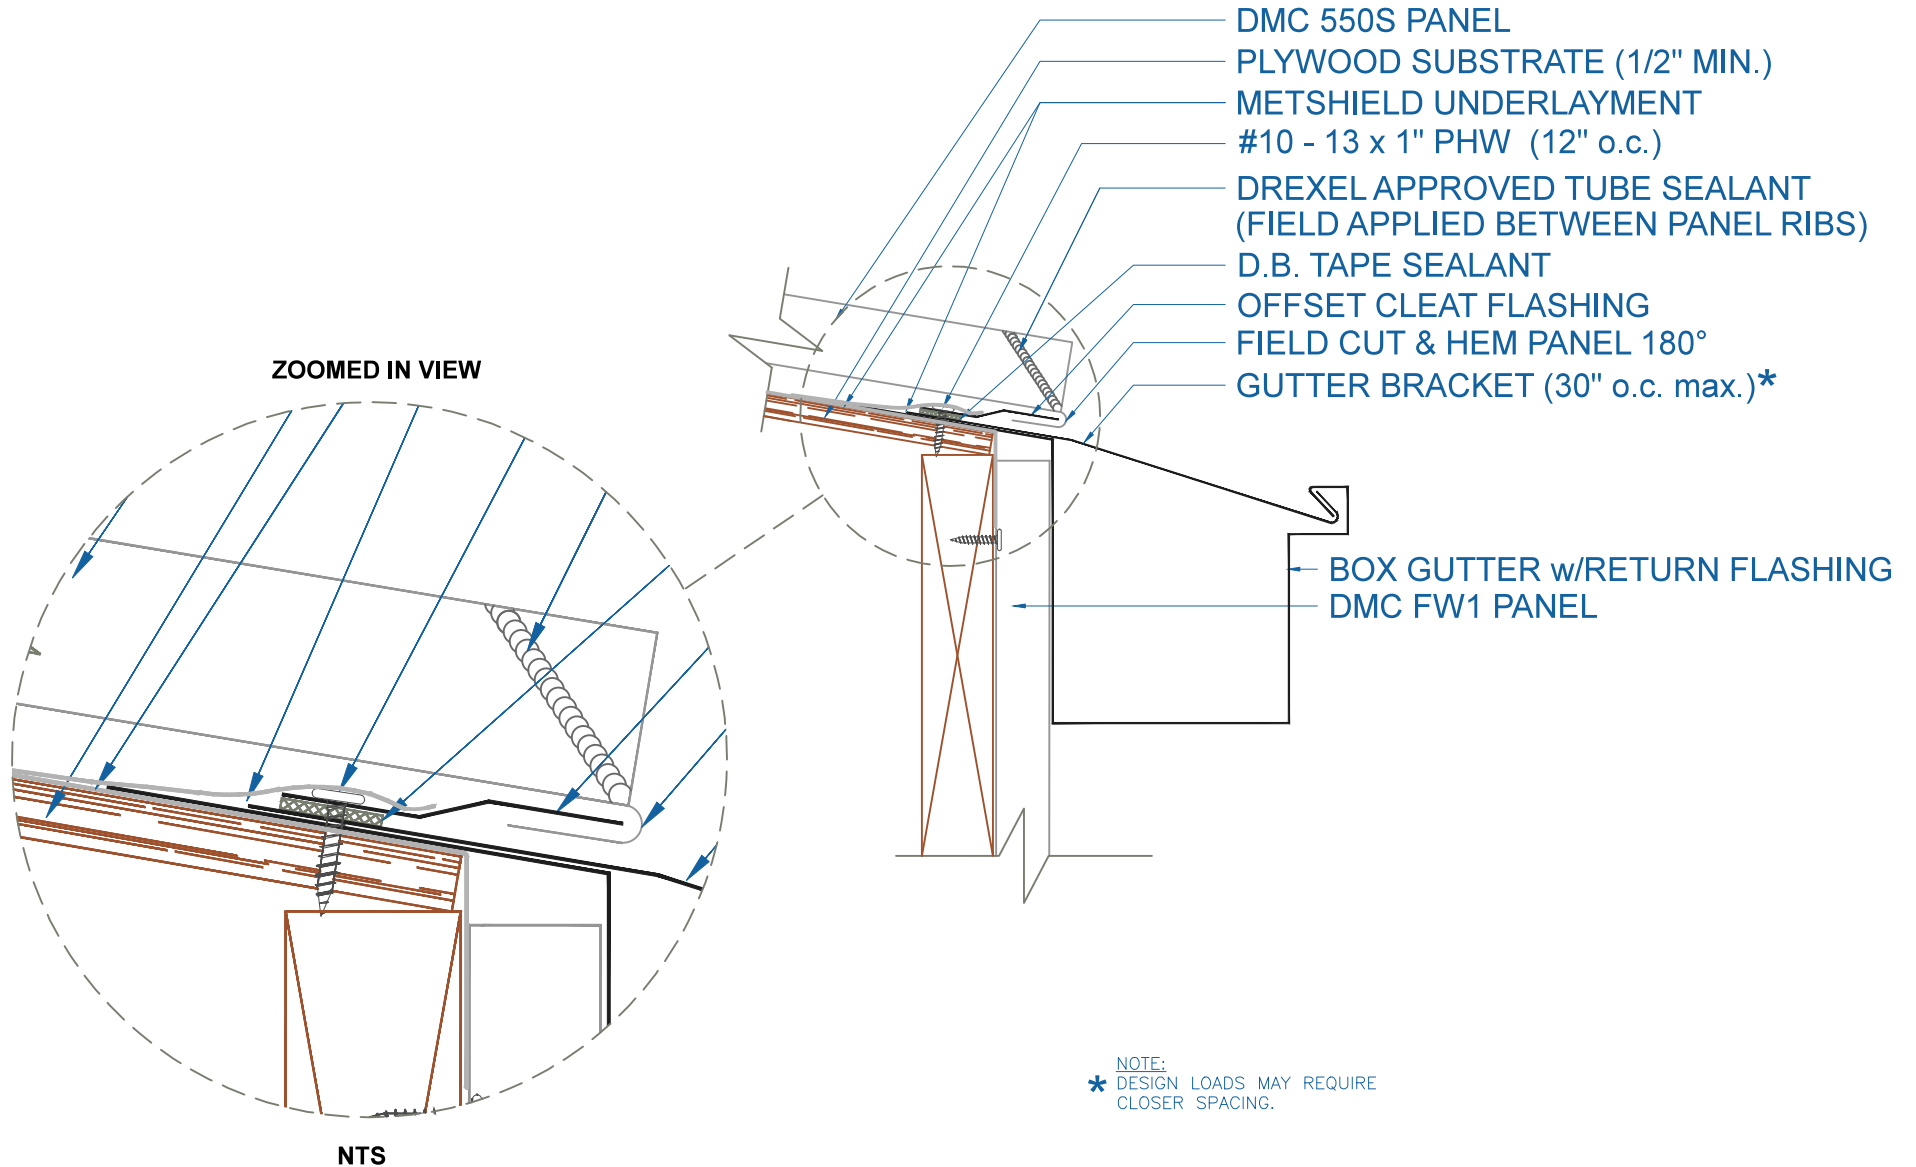

DMC 550S - PLYWOOD

BOX GUTTER w/RETURN

SCALE: 3" = 1'-0"

EFFECTIVE DATE: 08-13-2013
SUBJECT TO CHANGE WITHOUT NOTICE