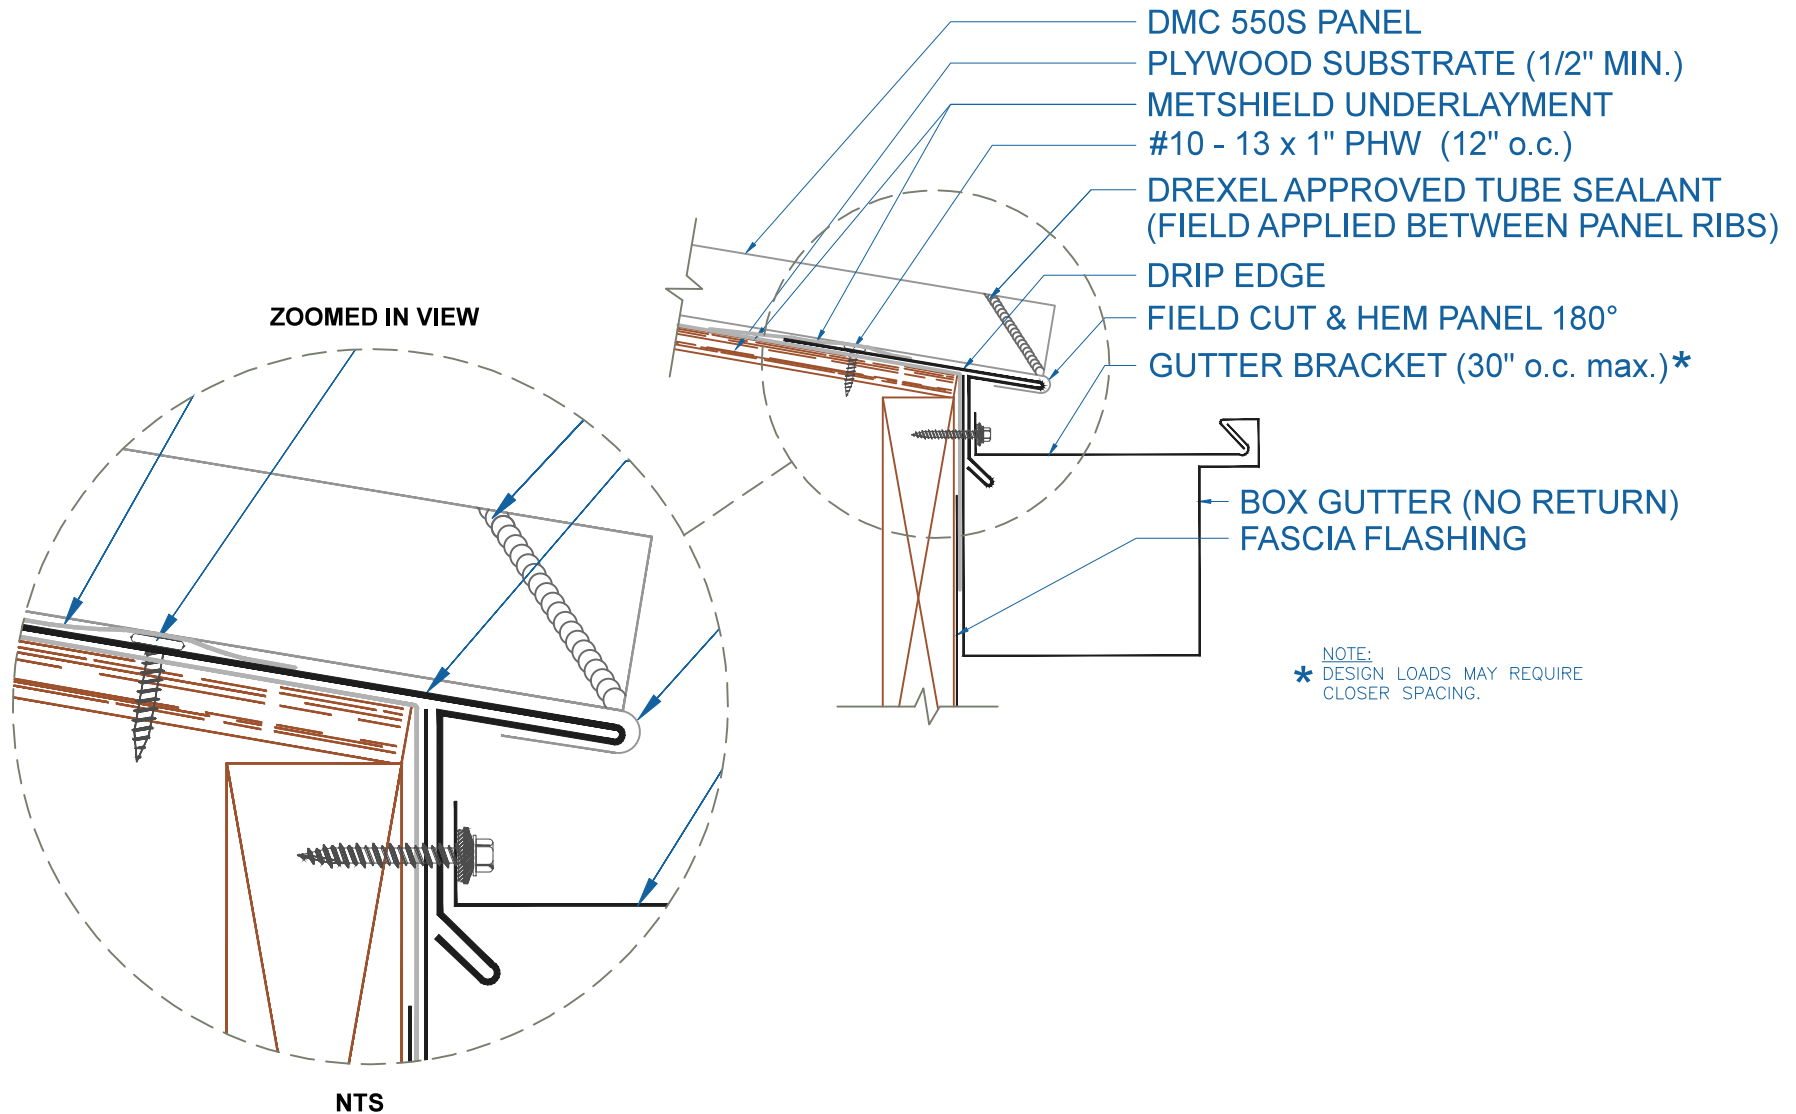

DMC 550S - PLYWOOD

BOX GUTTER w/DRIP EDGE

SCALE: 3" = 1'-0"

EFFECTIVE DATE: 08-13-2013
SUBJECT TO CHANGE WITHOUT NOTICE