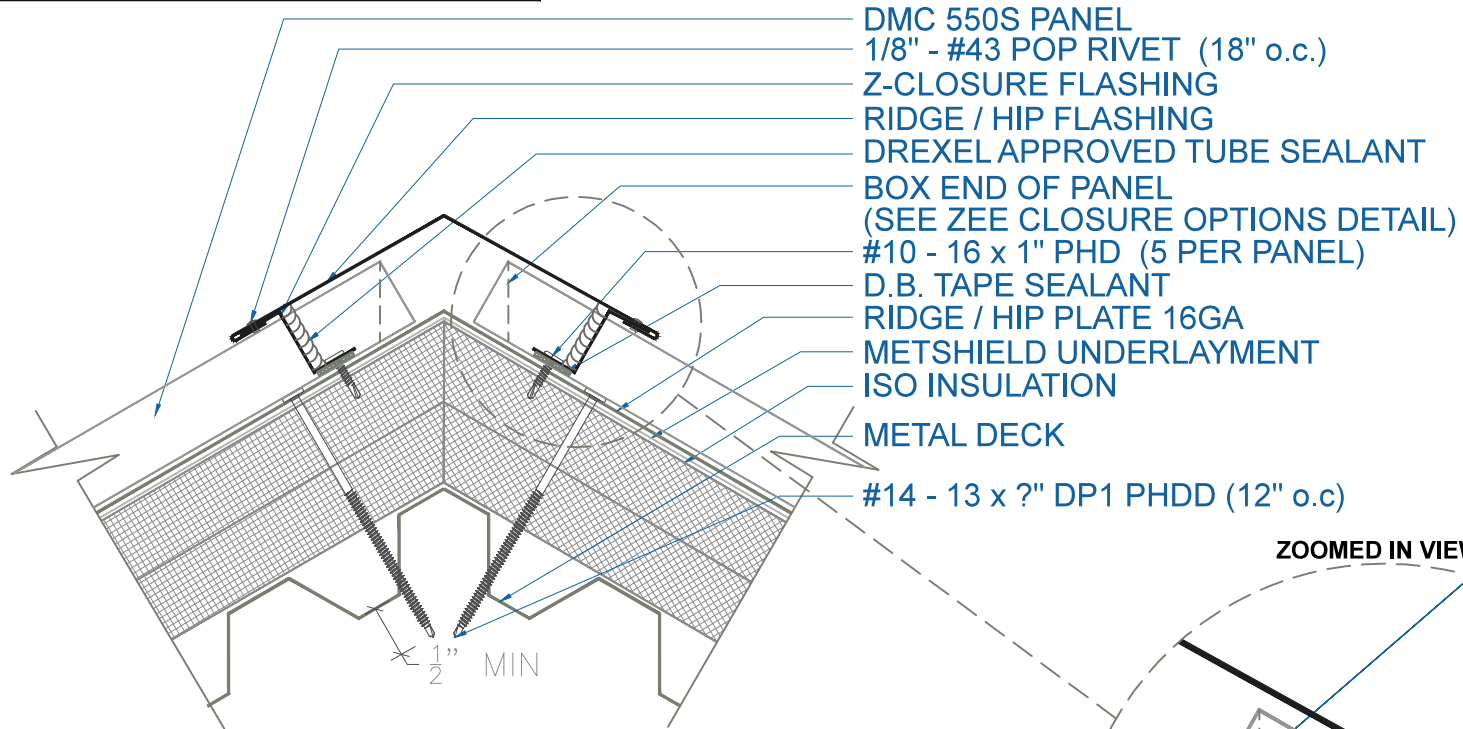

DMC 550S - ISO / METAL DECK

EFFECTIVE DATE: 02-19-2016
 SUBJECT TO CHANGE WITHOUT NOTICE

RIDGE / HIP

SCALE: 3" = 1'-0"