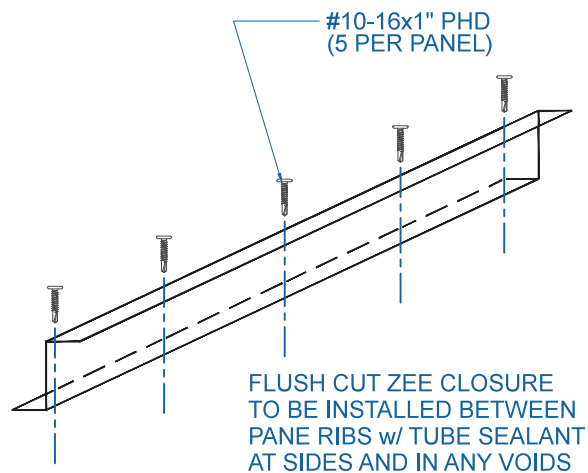

DMC 550S - ISO / METAL DECK

EFFECTIVE DATE: 02-19-2016
 SUBJECT TO CHANGE WITHOUT NOTICE

RIDGE / HIP

SCALE: 3" = 1'-0"