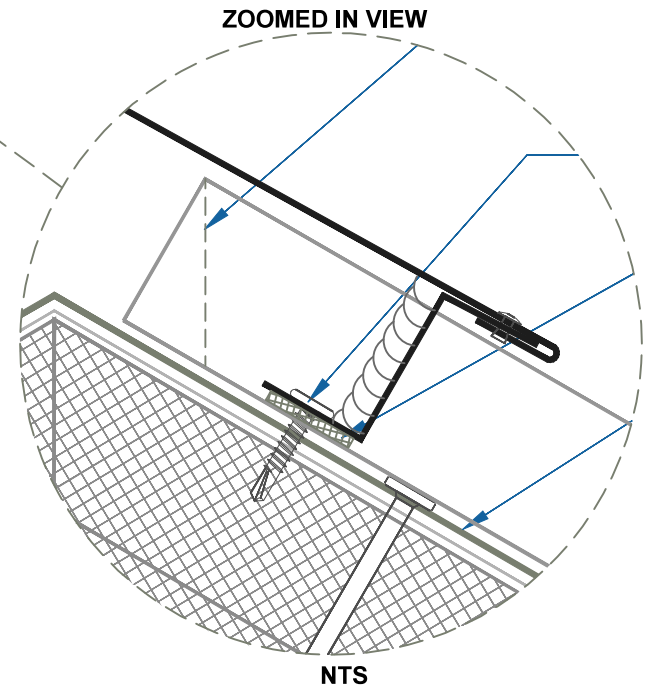

DMC 550S - ISO / METAL DECK

EFFECTIVE DATE: 02-19-2016
 SUBJECT TO CHANGE WITHOUT NOTICE

RIDGE / HIP

SCALE: 3" = 1'-0"