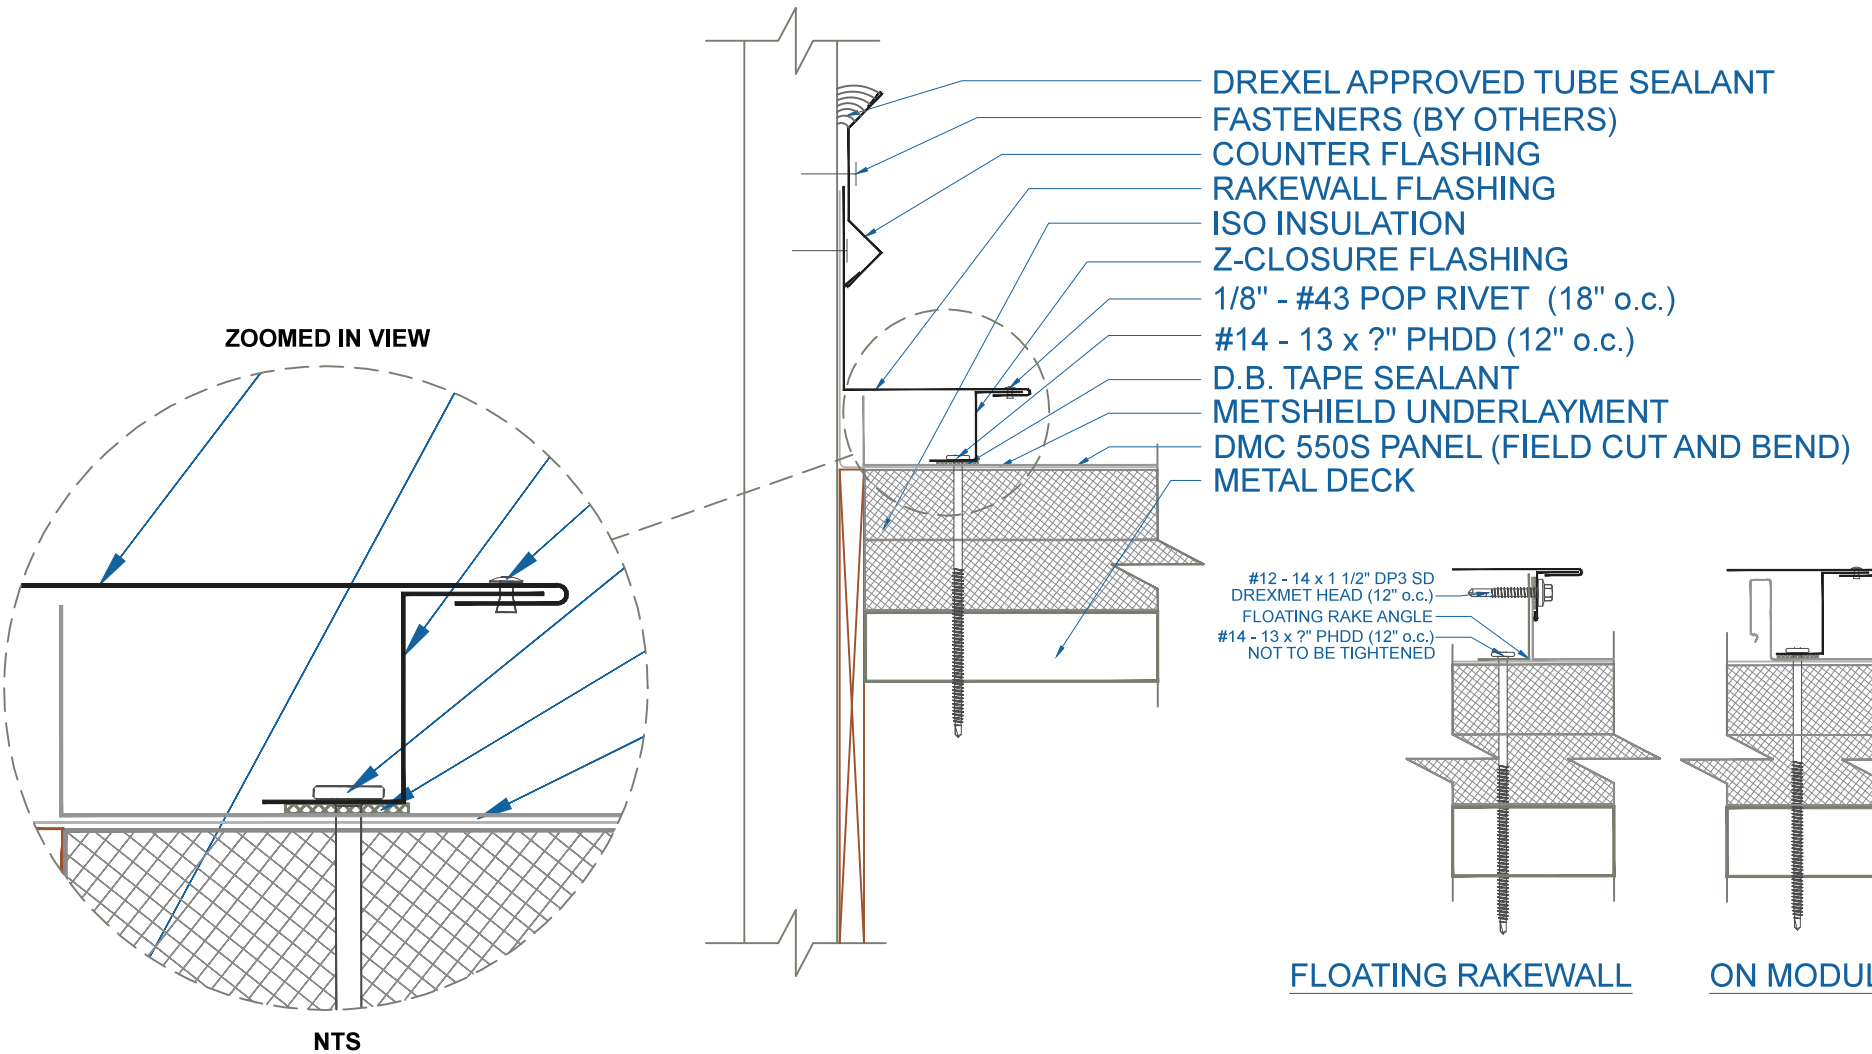

# DMC 550S - ISO w/ METAL DECK

EFFECTIVE DATE: 02-19-2016  
 SUBJECT TO CHANGE WITHOUT NOTICE

**RAKEWALL**  
 SCALE: 3" = 1'-0"