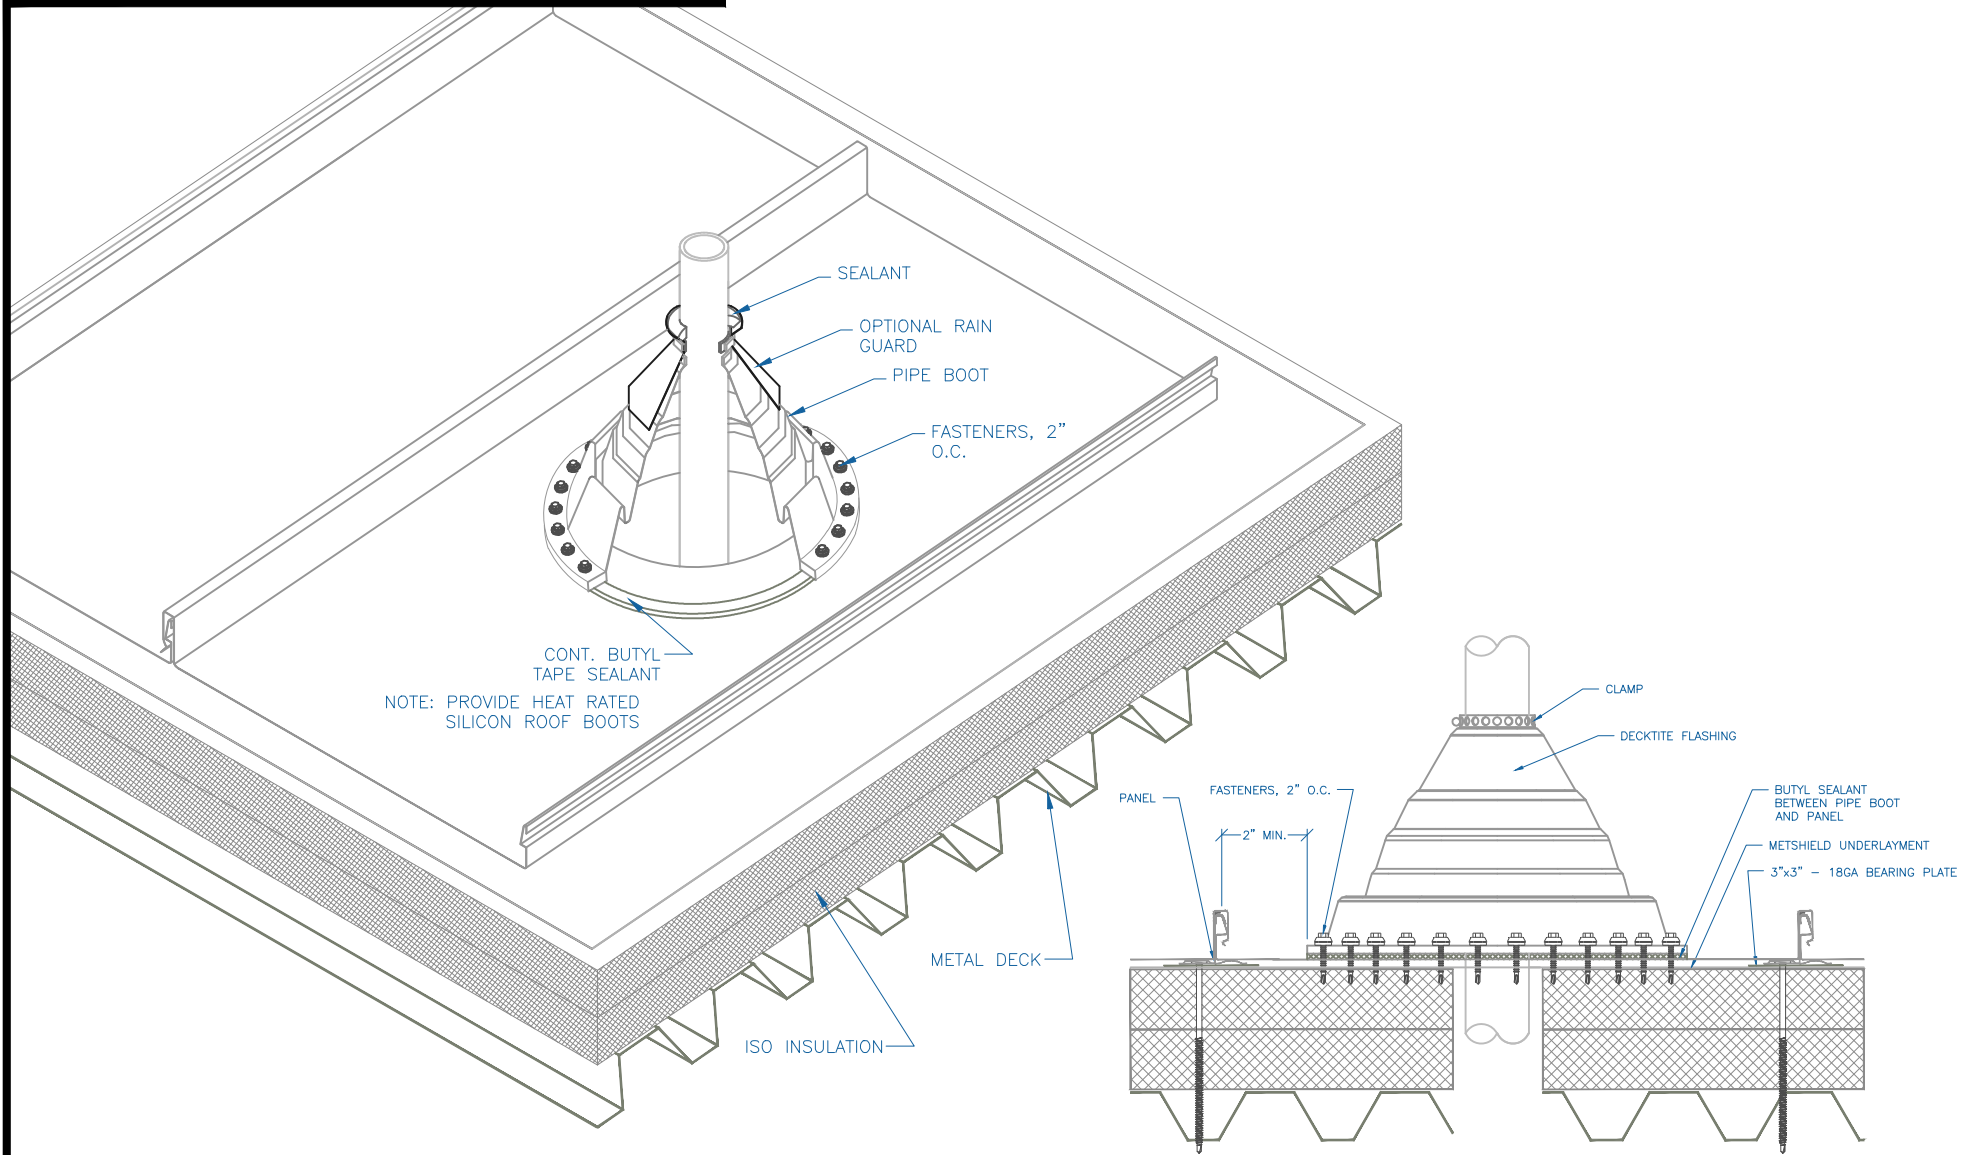

DMC 550S - ISO w/ METAL DECK

EFFECTIVE DATE: 02-19-2016
SUBJECT TO CHANGE WITHOUT NOTICE

PIPE FLASHING DETAIL

SCALE: NTS