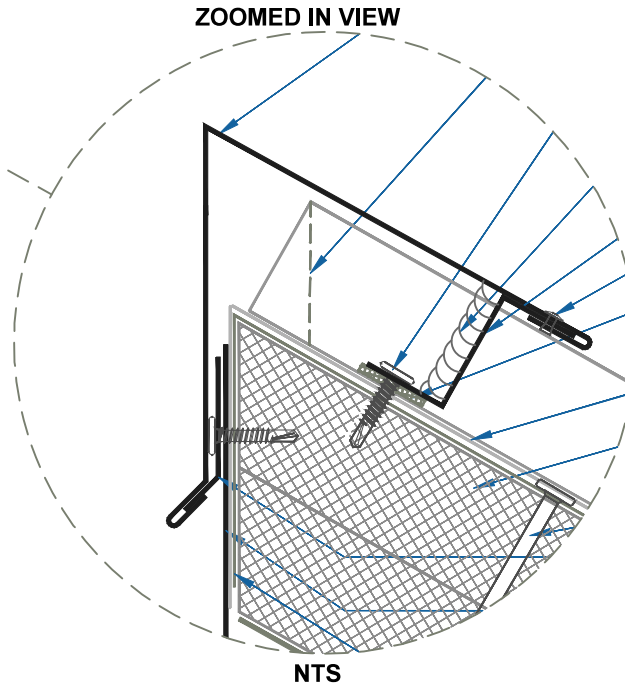

DMC 550S - ISO w/ METAL DECK

EFFECTIVE DATE: 02-19-2016
 SUBJECT TO CHANGE WITHOUT NOTICE

PEAK
 SCALE: 3" = 1'-0"

DrexelMetals
 Roofing Systems + Custom Fabrication