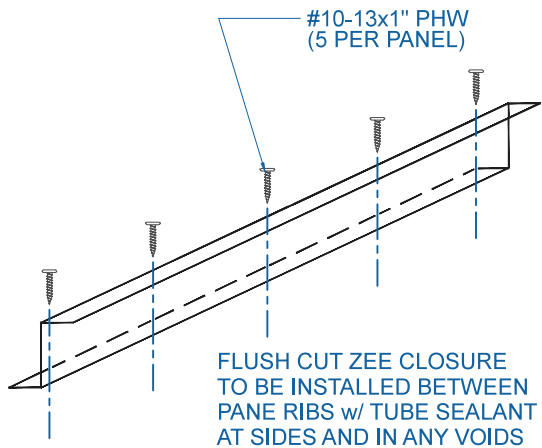

DMC 550S - ISO w/ METAL DECK

EFFECTIVE DATE: 02-19-2016
 SUBJECT TO CHANGE WITHOUT NOTICE

PEAK
 SCALE: 3" = 1'-0"

DrexelMetals
 Roofing Systems + Custom Fabrication