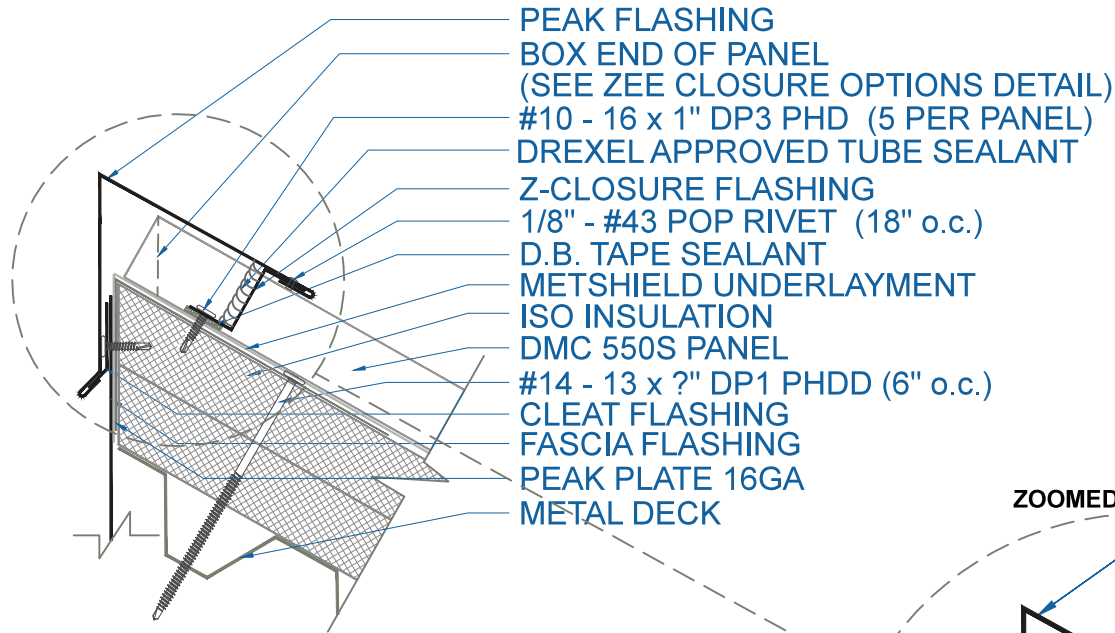

DMC 550S - ISO w/ METAL DECK

EFFECTIVE DATE: 02-19-2016
 SUBJECT TO CHANGE WITHOUT NOTICE

PEAK
 SCALE: 3" = 1'-0"

DrexelMetals
 Roofing Systems + Custom Fabrication