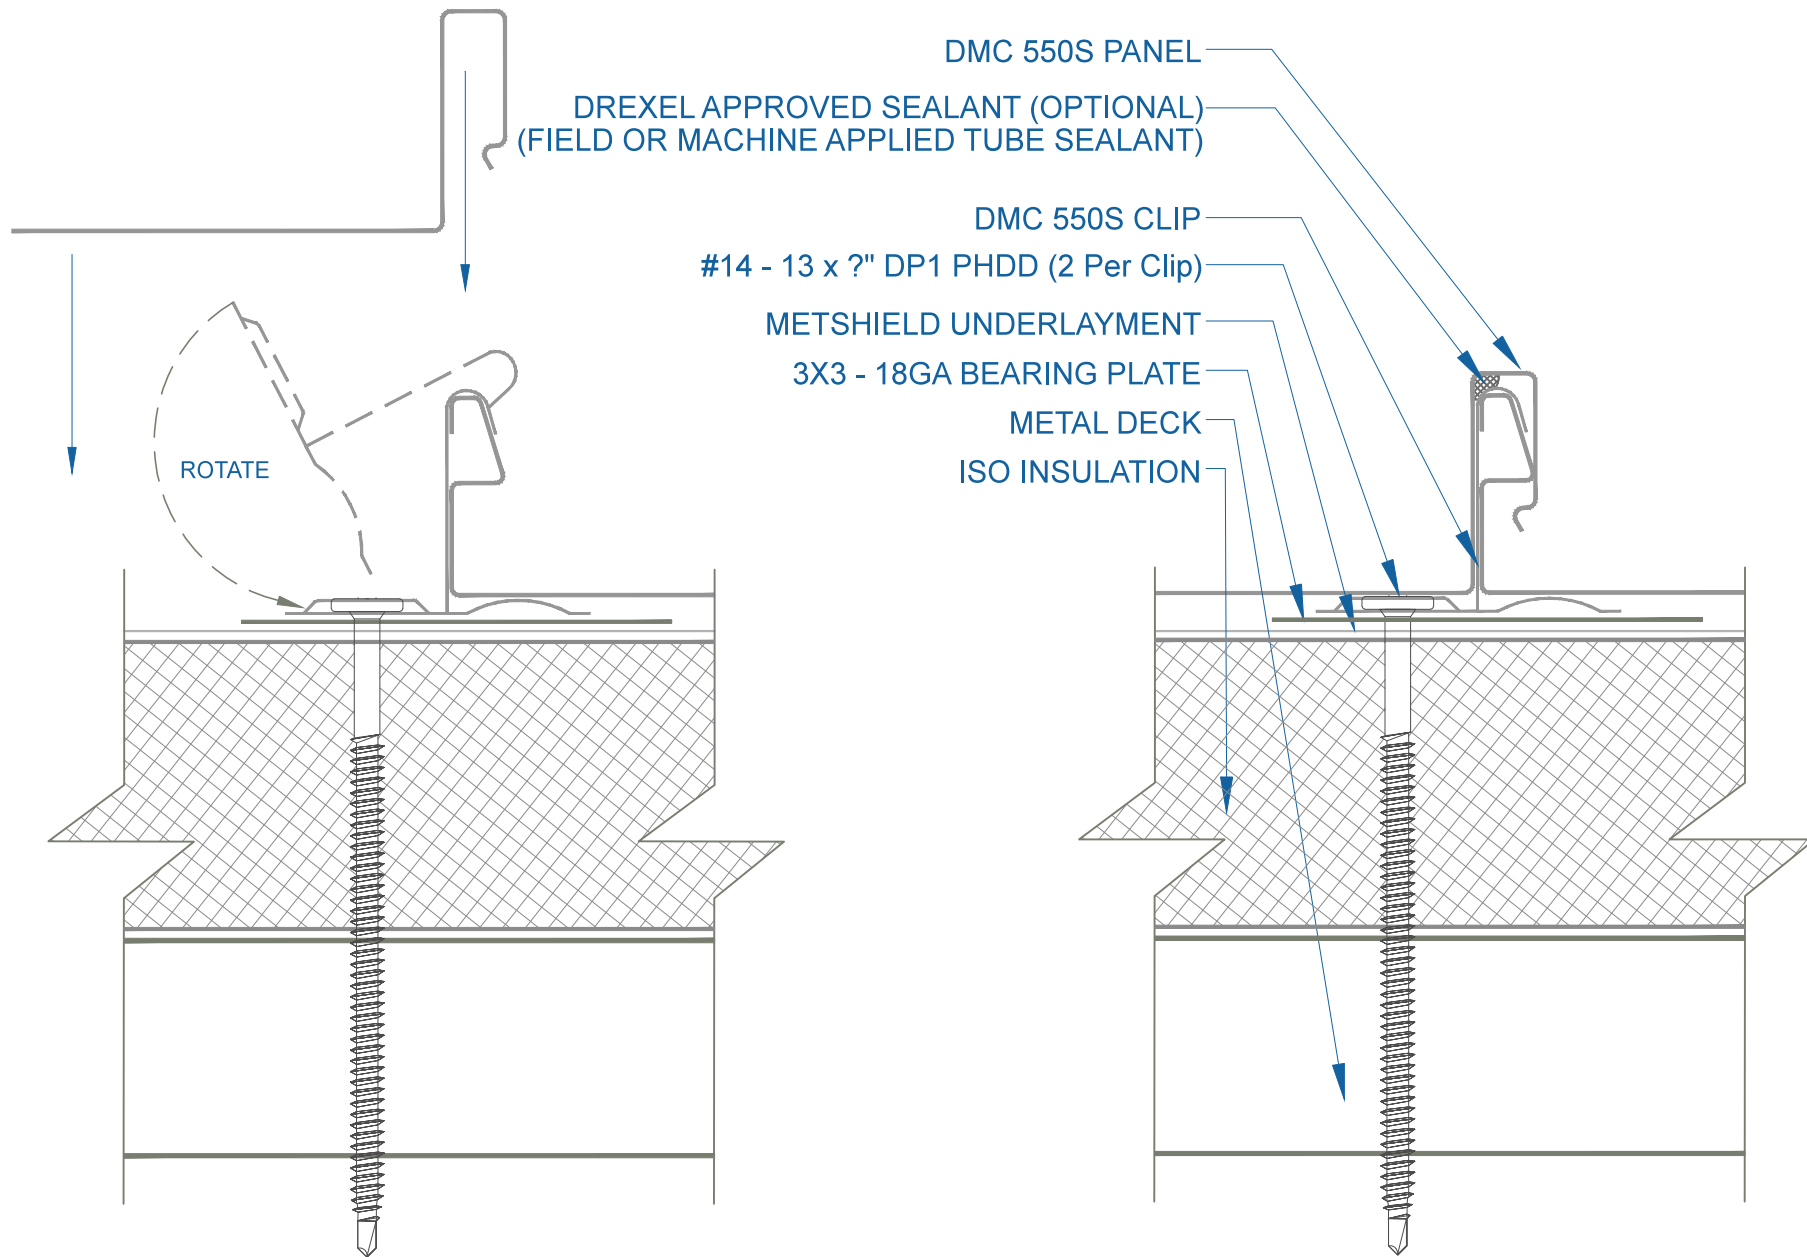

DMC 550S - METAL DECK w/ISO

EFFECTIVE DATE: 02-15-2016
SUBJECT TO CHANGE WITHOUT NOTICE

PANEL INSTALLATION

SCALE: NTS

DrexelMetals
Roofing Systems + Custom Fabrication