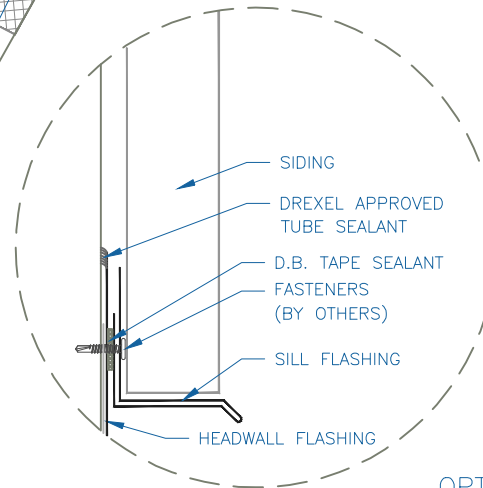

# DMC 550S - ISO w/ METAL DECK

OPTION 1

OPTION 2

EFFECTIVE DATE: 02-19-2016  
 SUBJECT TO CHANGE WITHOUT NOTICE

## HEADWALL

SCALE: 3" = 1'-0"