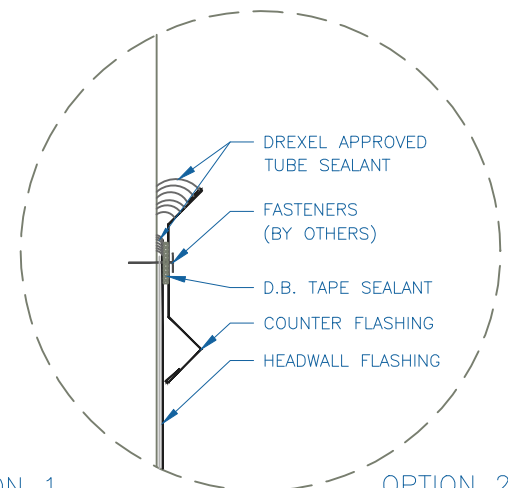

# DMC 550S - ISO w/ METAL DECK

OPTION 1

OPTION 2

EFFECTIVE DATE: 02-19-2016  
 SUBJECT TO CHANGE WITHOUT NOTICE

## HEADWALL

SCALE: 3" = 1'-0"