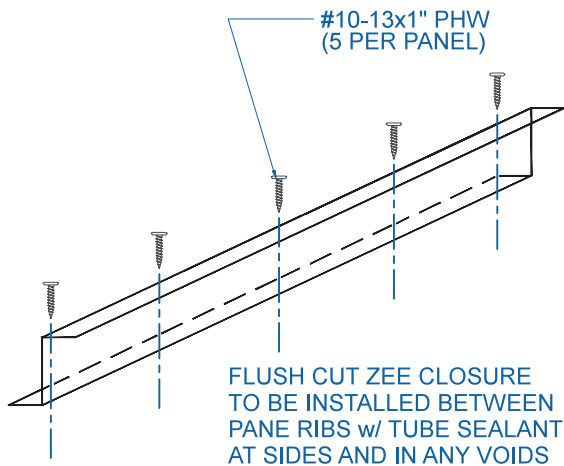

# DMC 550S - ISO w/ METAL DECK

OPTION 1

OPTION 2

EFFECTIVE DATE: 02-19-2016  
 SUBJECT TO CHANGE WITHOUT NOTICE

## HEADWALL

SCALE: 3" = 1'-0"