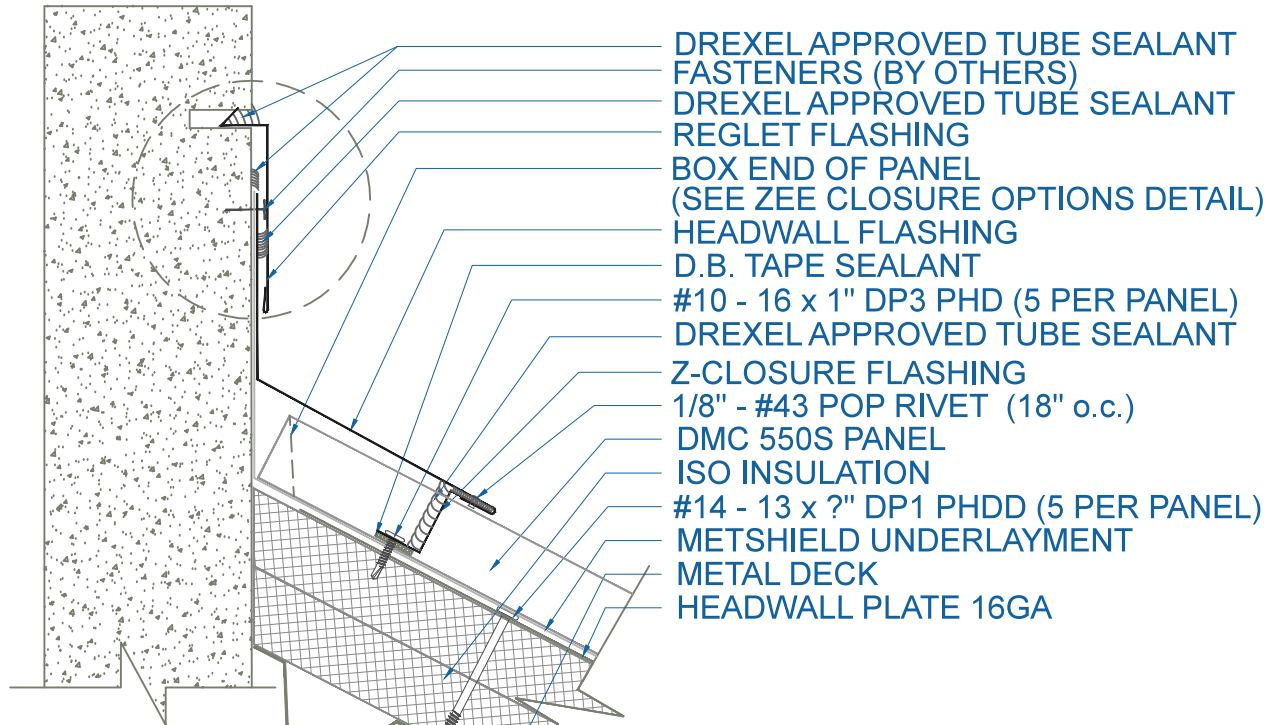

# DMC 550S - ISO w/ METAL DECK

OPTION 1

OPTION 2

EFFECTIVE DATE: 02-19-2016  
 SUBJECT TO CHANGE WITHOUT NOTICE

## HEADWALL

SCALE: 3" = 1'-0"