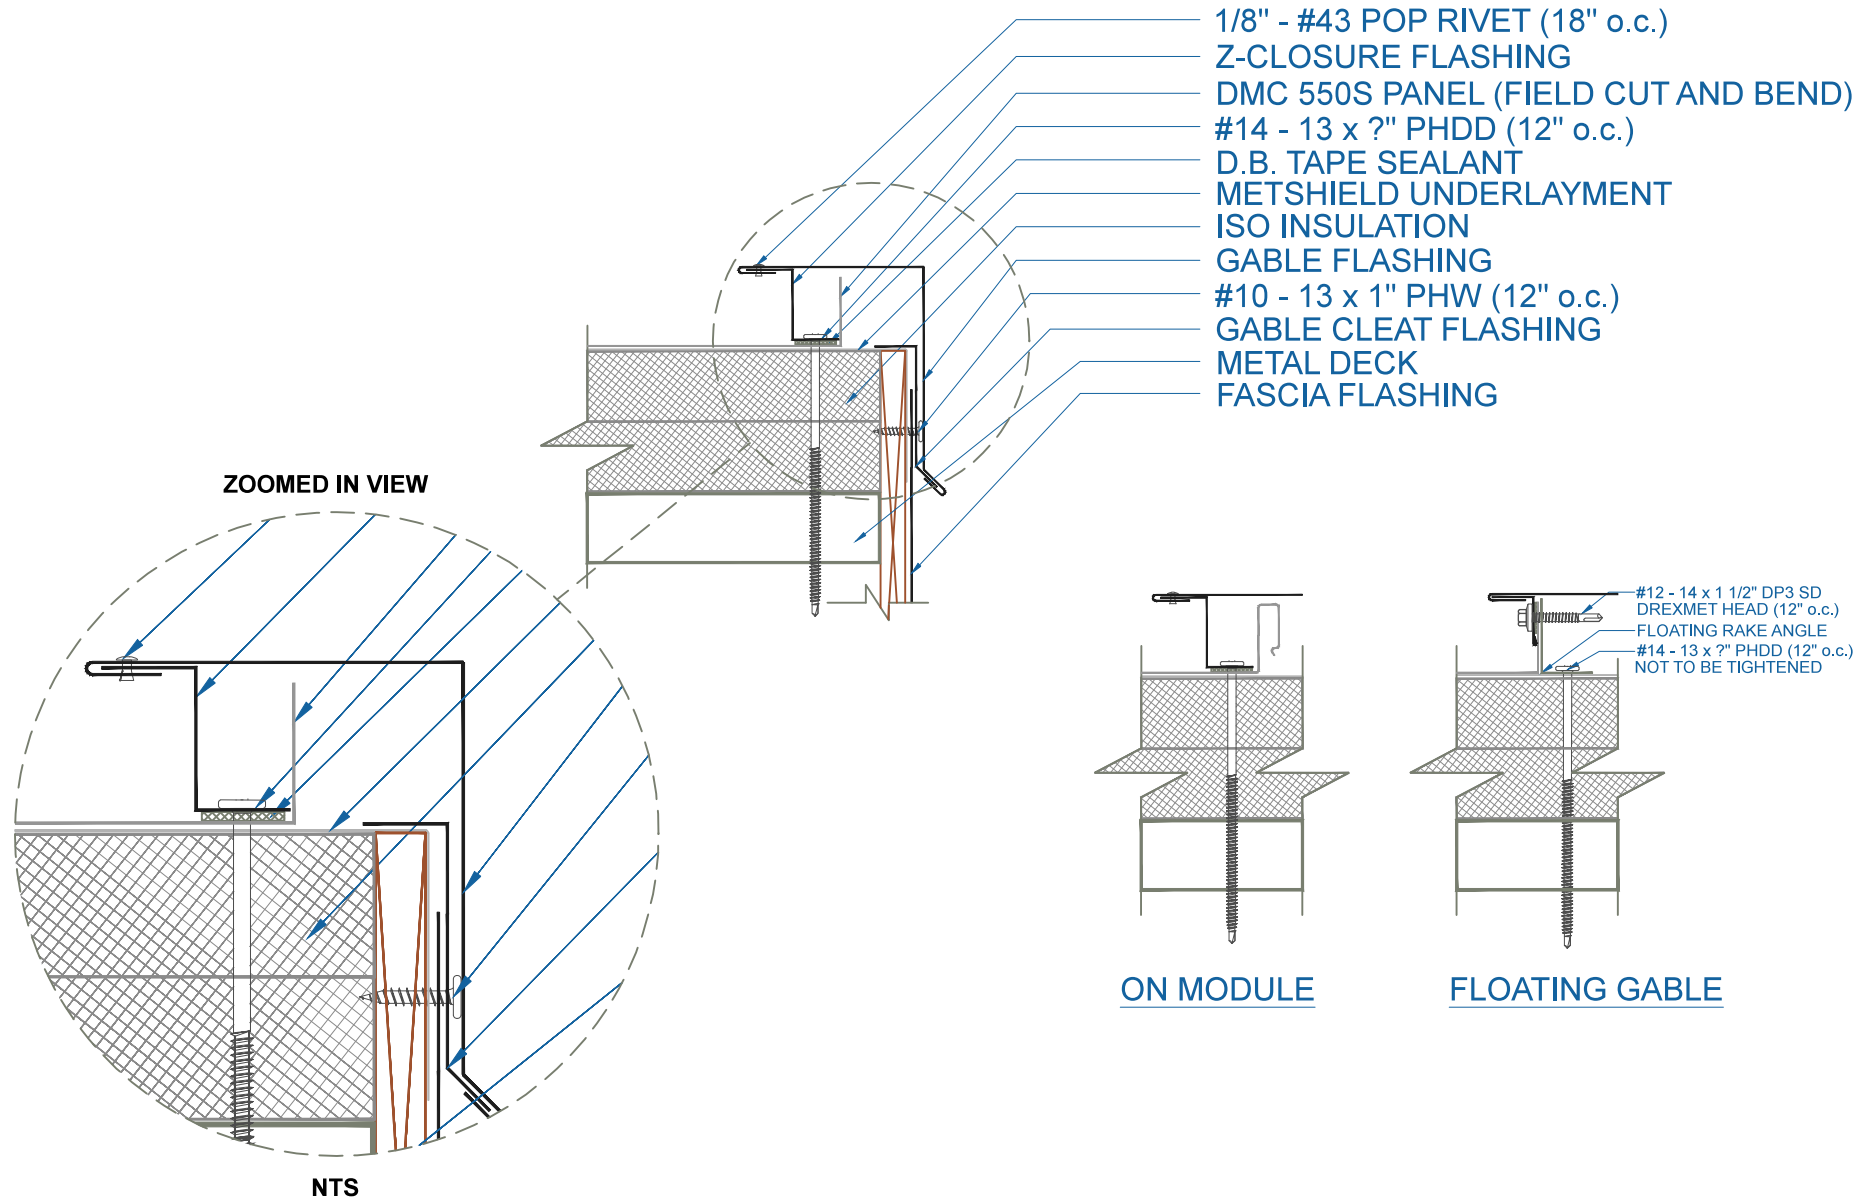

DMC 550S - ISO w/ METAL DECK

EFFECTIVE DATE: 02-19-2016
 SUBJECT TO CHANGE WITHOUT NOTICE

GABLE
 SCALE: 3" = 1'-0"

DrexelMetals
 Roofing Systems + Custom Fabrication