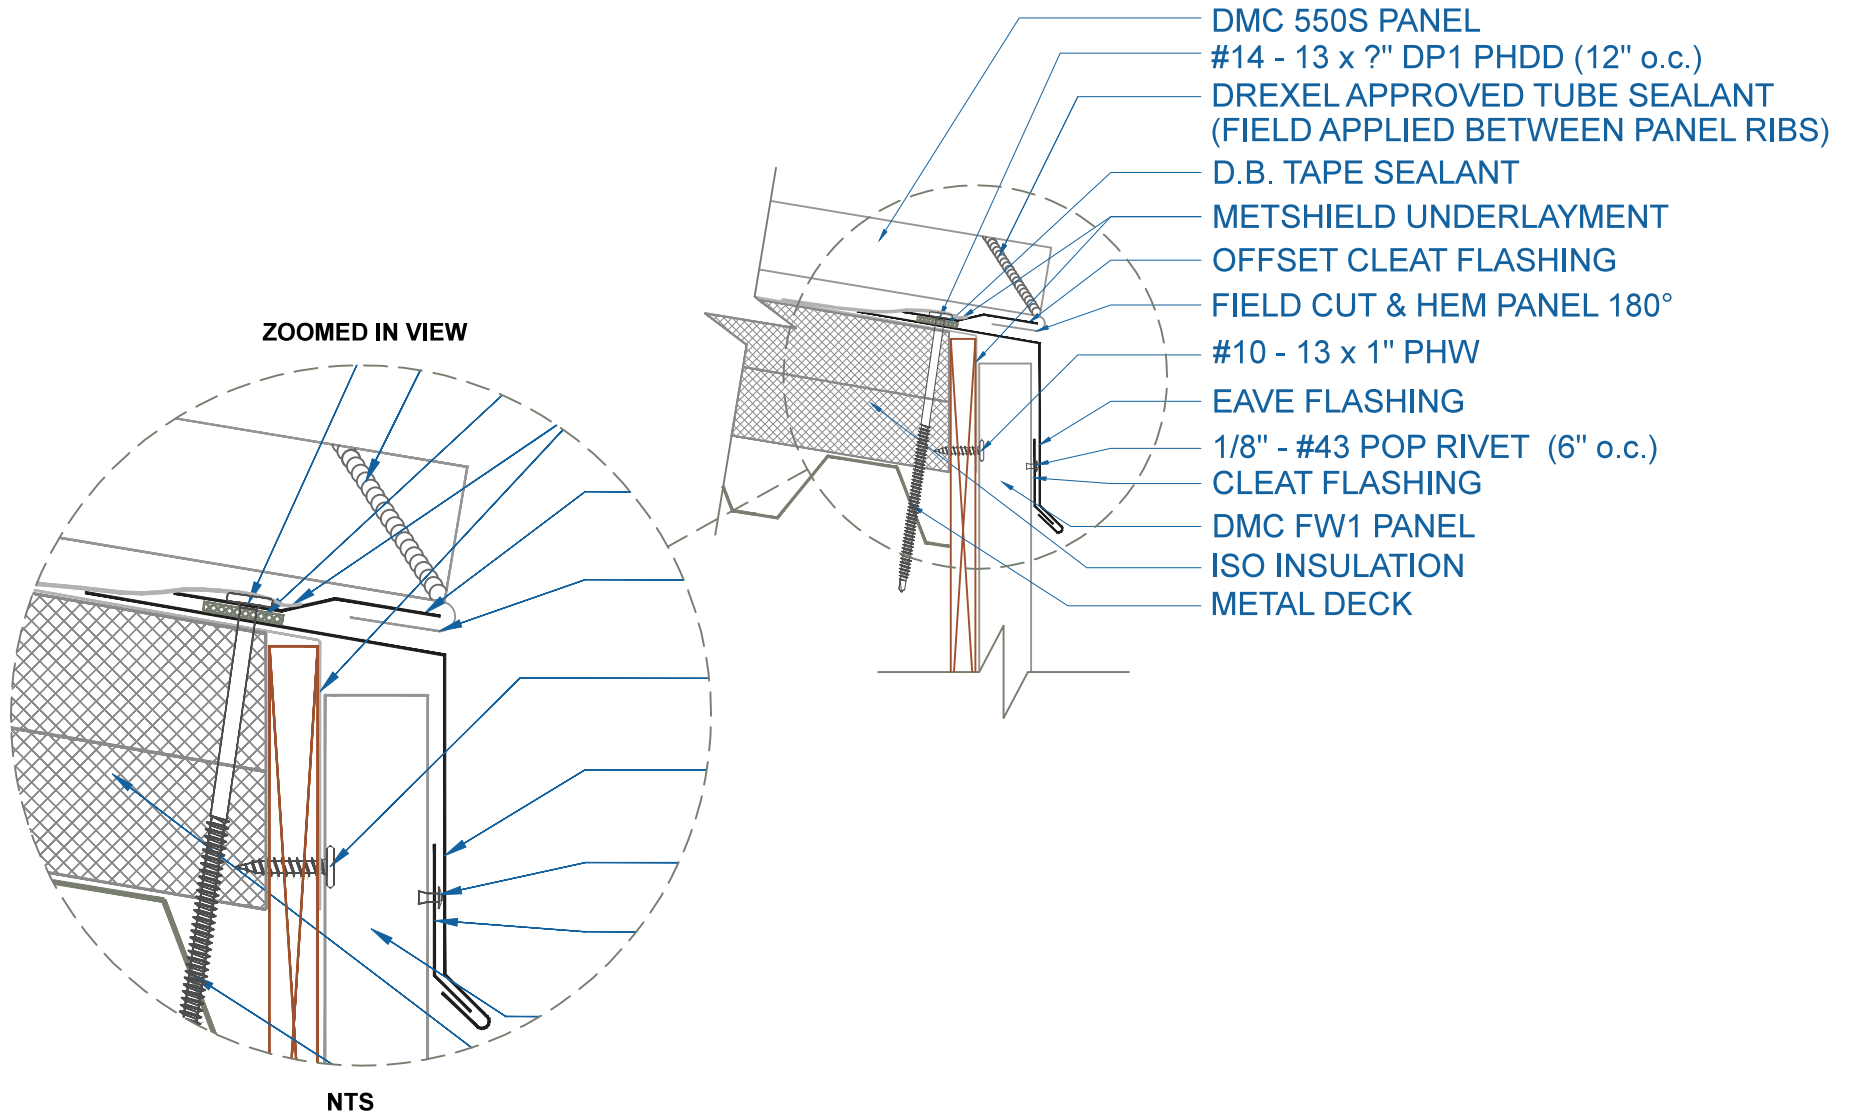

DMC 550S - ISO w/ METAL DECK

EFFECTIVE DATE: 02-19-2016
SUBJECT TO CHANGE WITHOUT NOTICE

EAVE w/FLUSH PANEL

SCALE: 3" = 1'-0"

DrexelMetals
Roofing Systems + Custom Fabrication