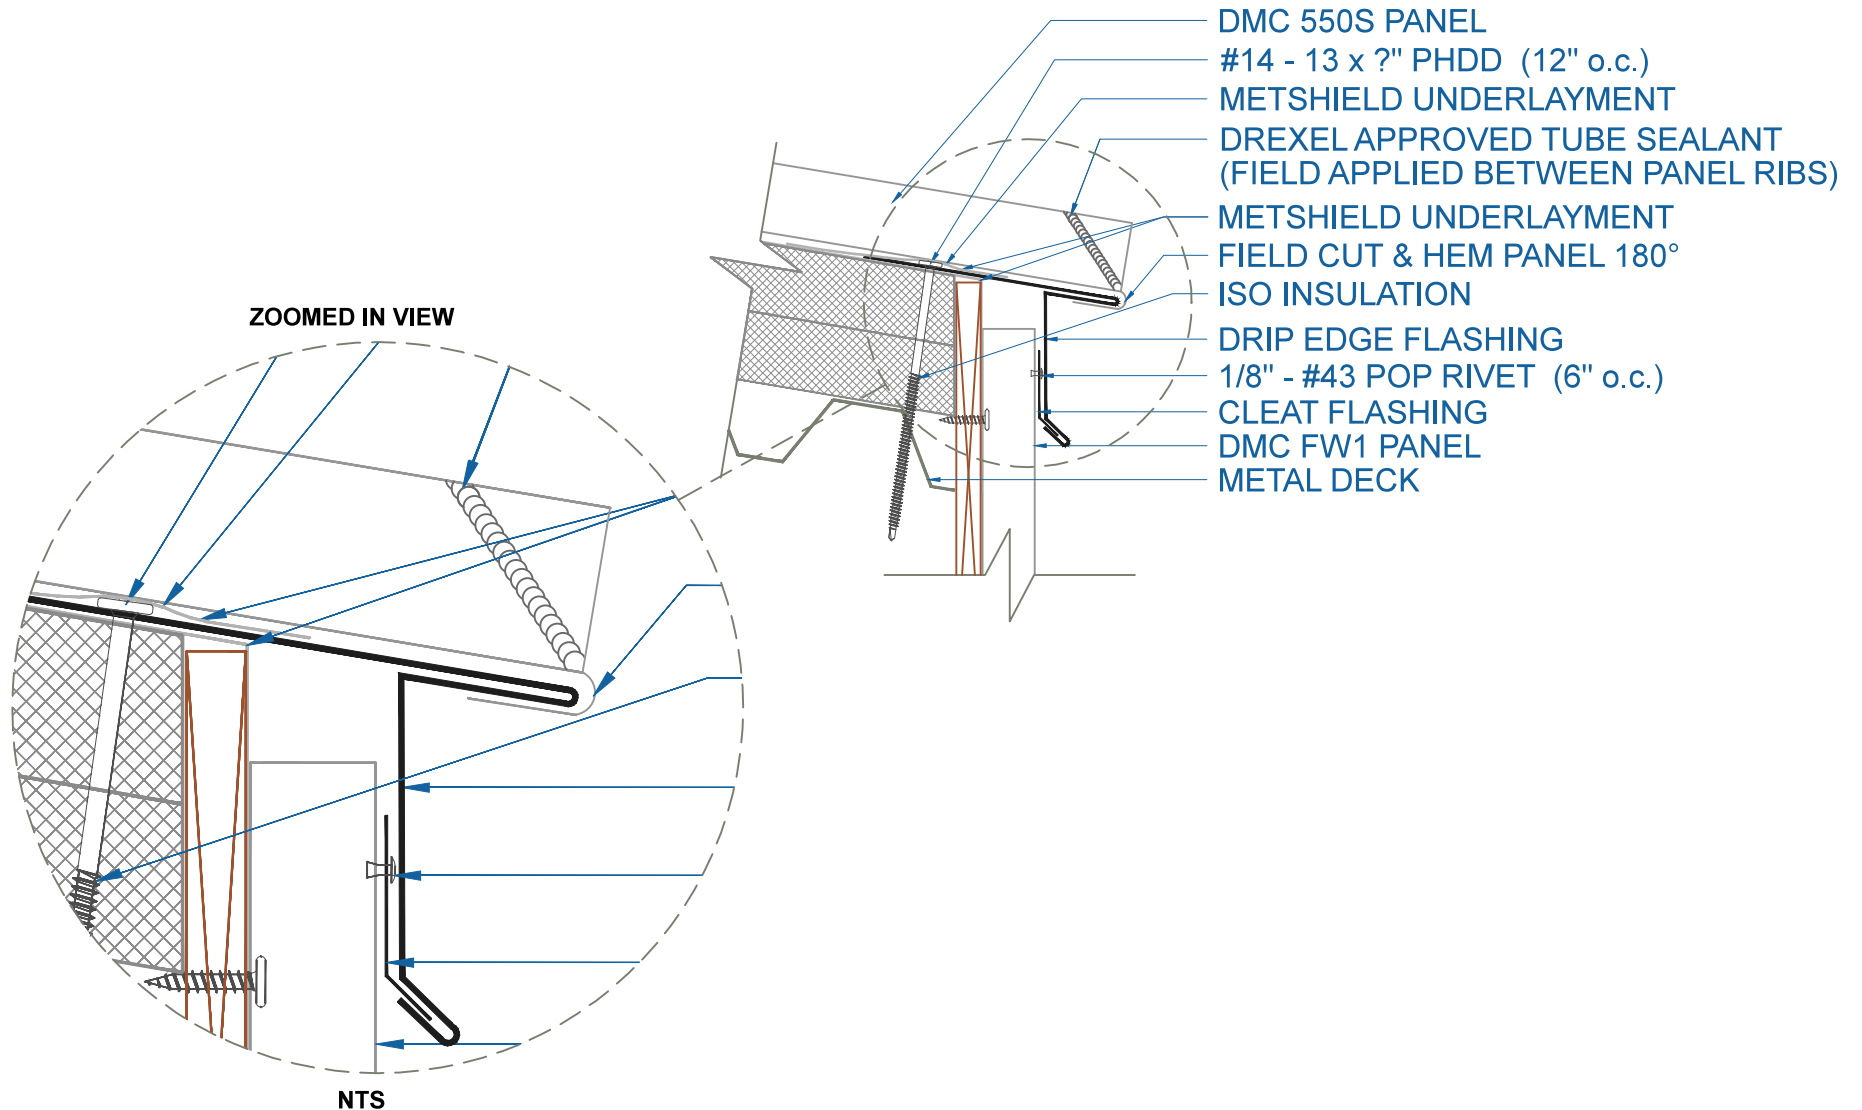

DMC 550S - ISO w/ METAL DECK

DRIP EDGE w/ FLUSH PANEL

SCALE: 3" = 1'-0"

EFFECTIVE DATE: 02-19-2016
SUBJECT TO CHANGE WITHOUT NOTICE