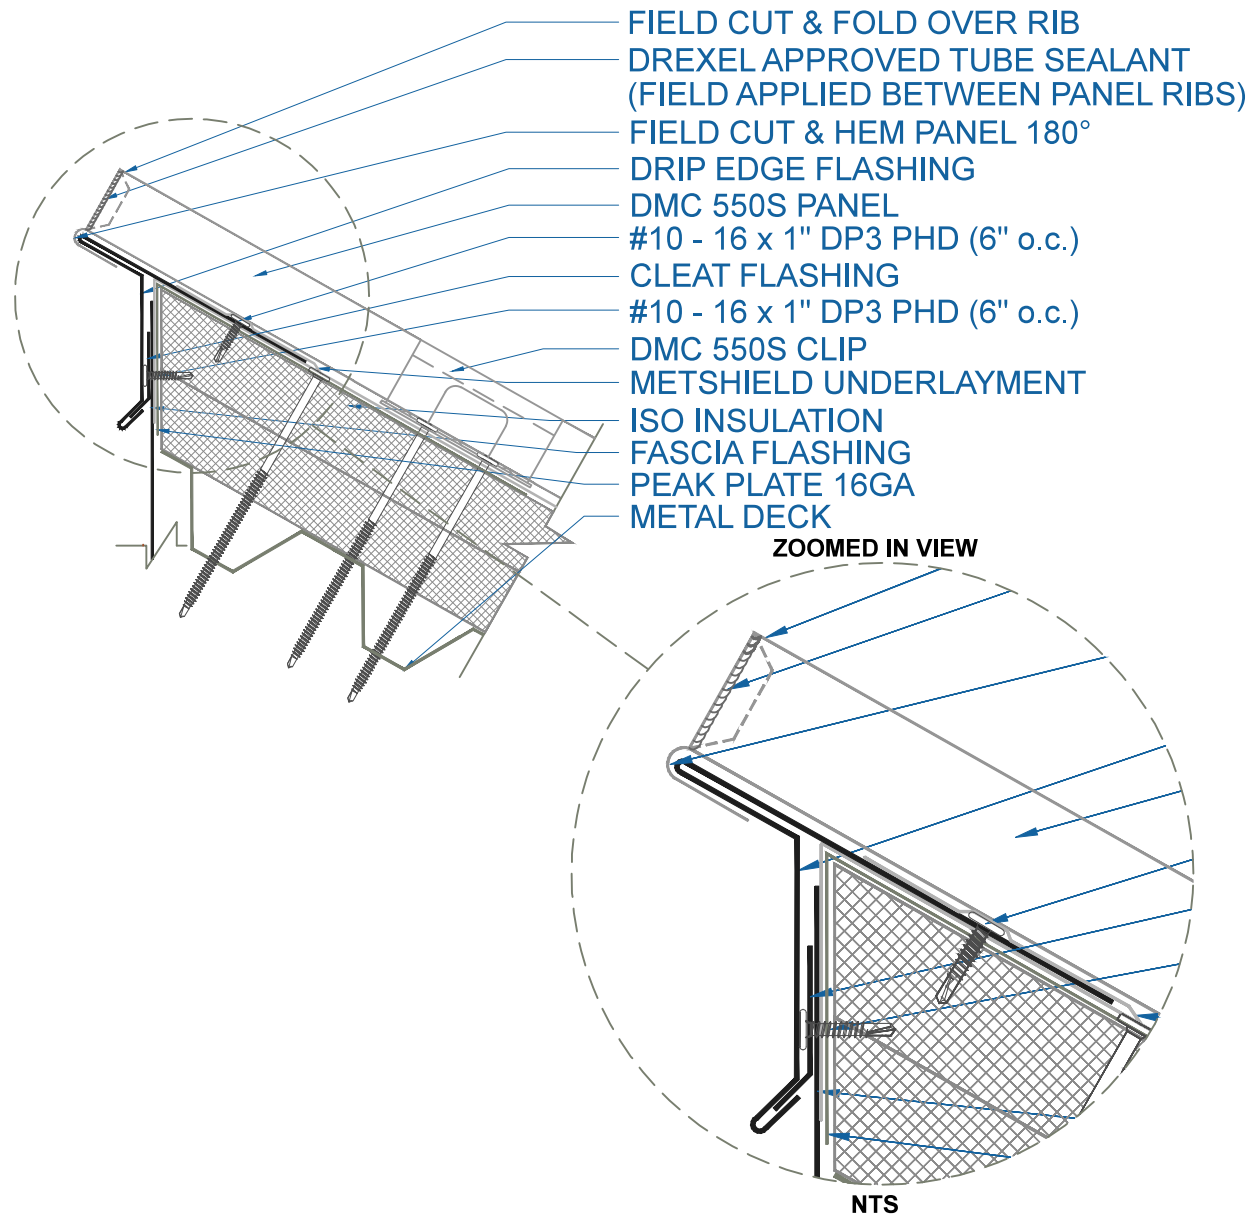

DMC 550S - ISO w/ METAL DECK

EFFECTIVE DATE: 02-19-2016
SUBJECT TO CHANGE WITHOUT NOTICE

DRIP EDGE PEAK

SCALE: 3" = 1'-0"