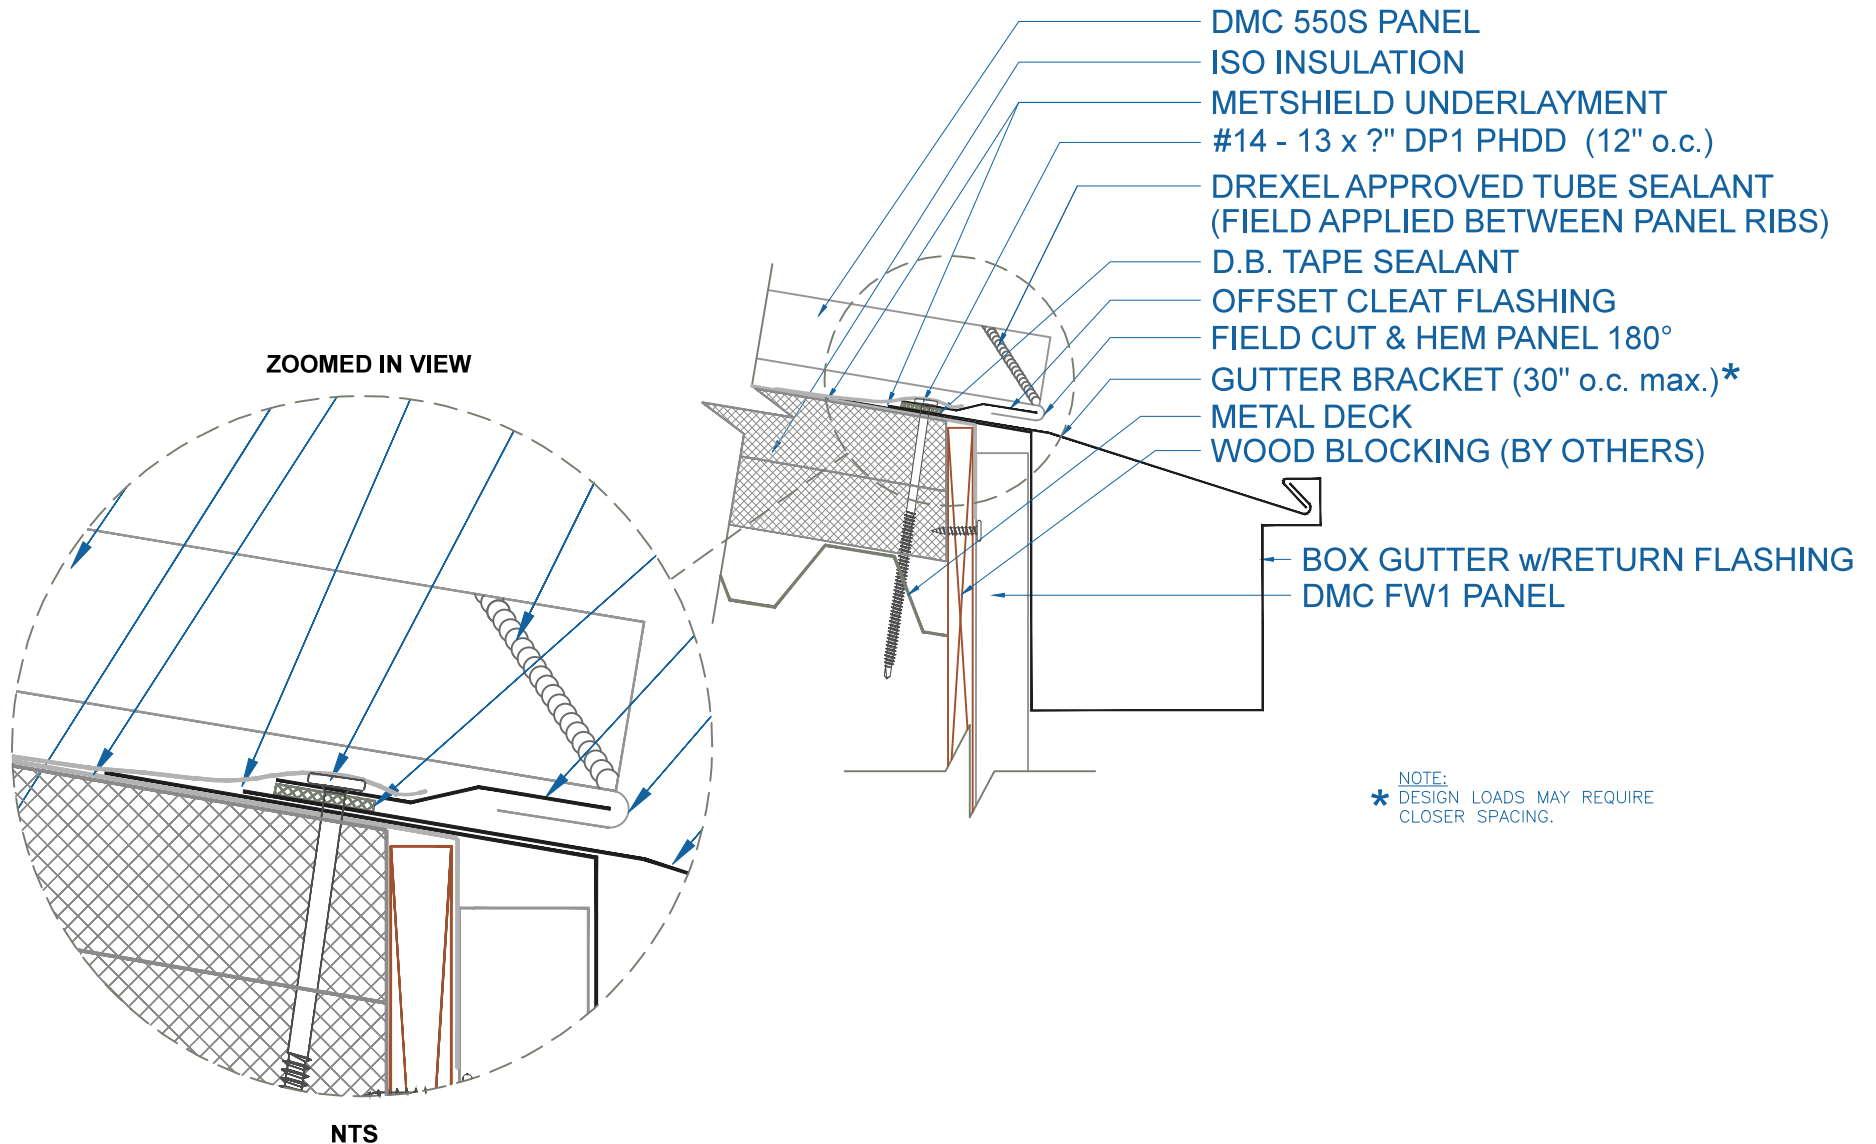

DMC 550S - ISO w/ METAL DECK

BOX GUTTER - w/RETURN w/FLUSH PANEL

EFFECTIVE DATE: 02-19-2016
SUBJECT TO CHANGE WITHOUT NOTICE

SCALE: 3" = 1'-0"