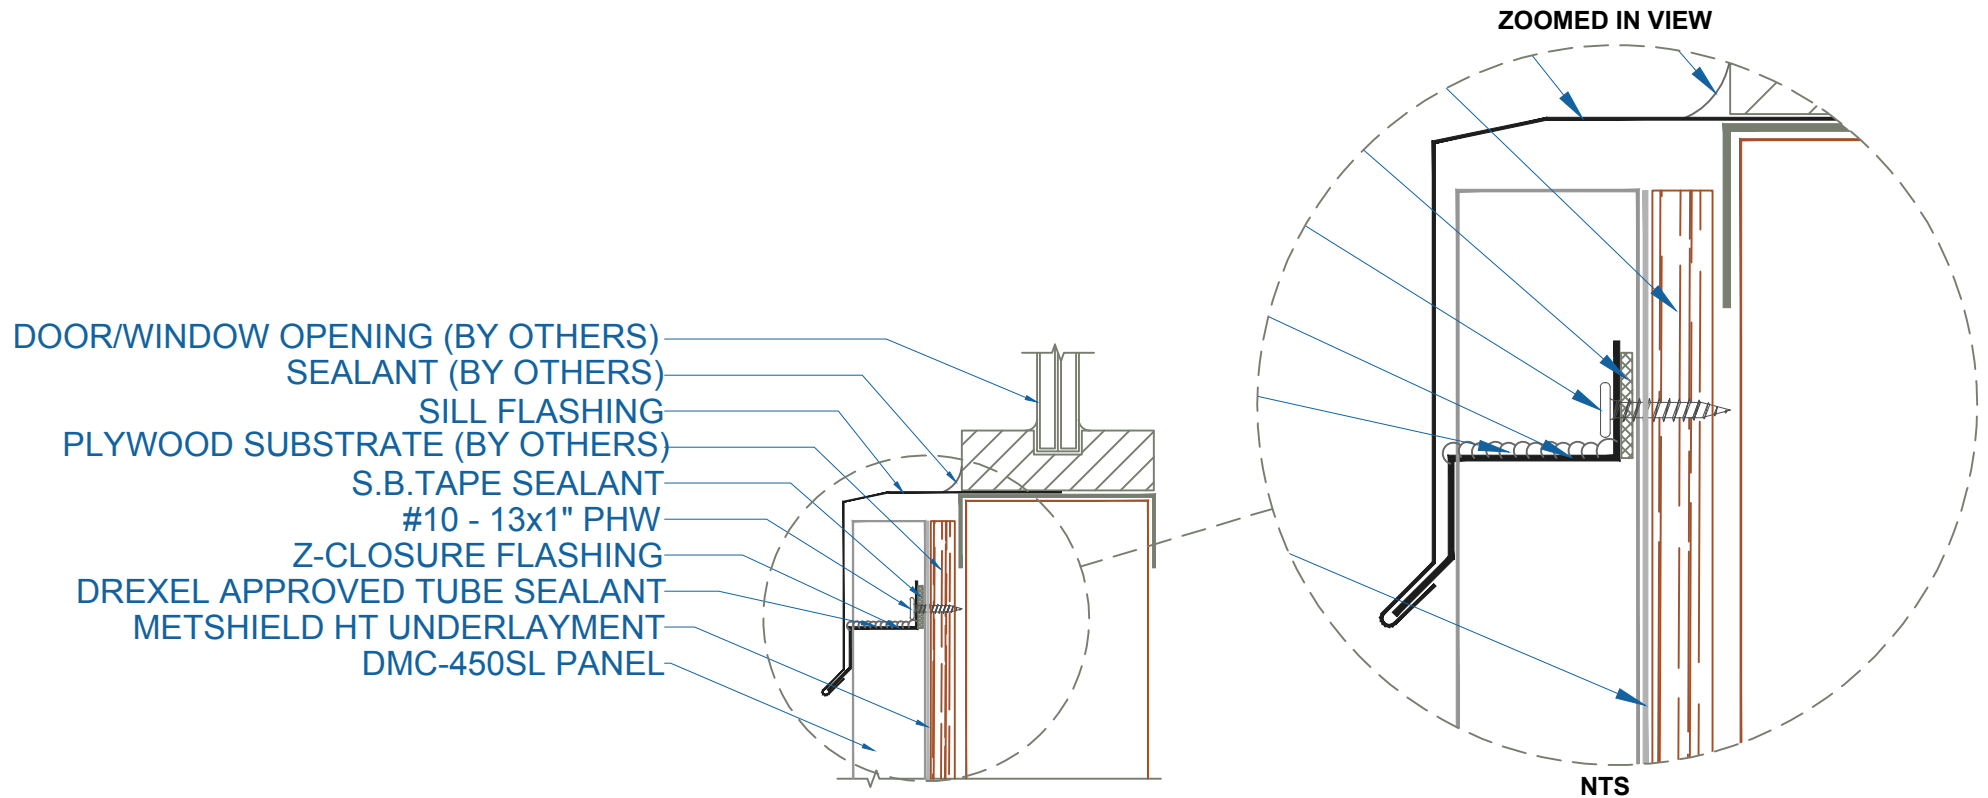

DMC 450SL - PLYWOOD

EFFECTIVE DATE: 04-16-19
SUBJECT TO CHANGE WITHOUT NOTICE

WINDOW-DOOR SILL

SCALE: 3" = 1'-0"