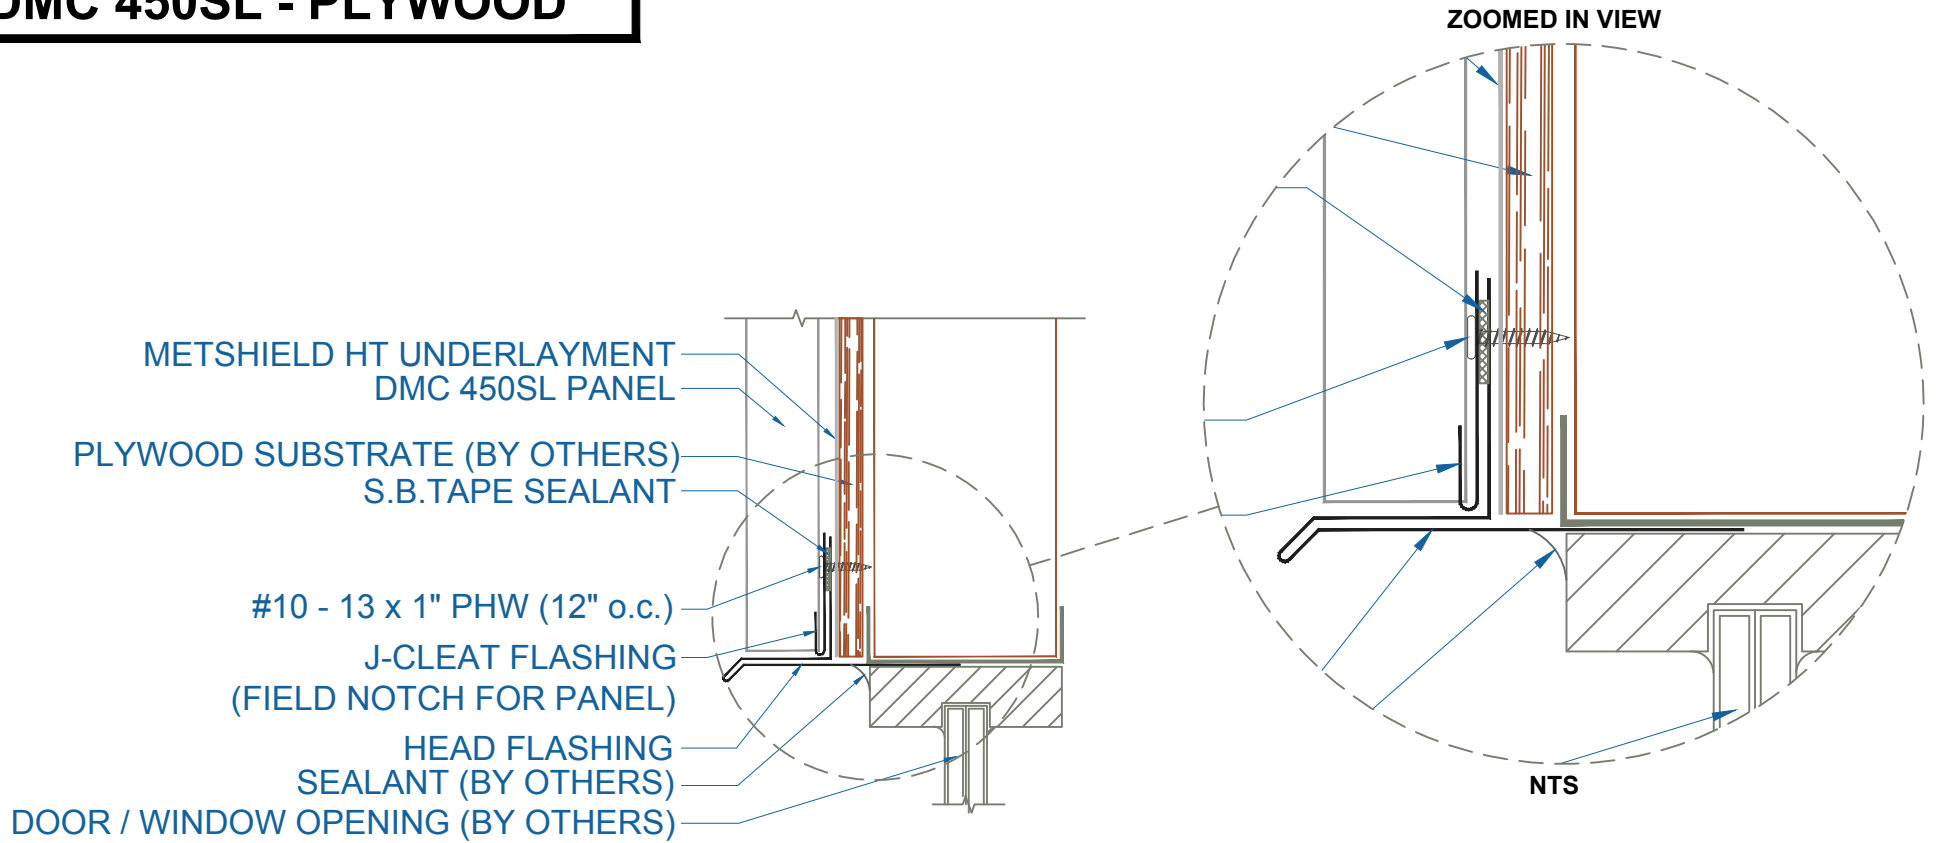

# DMC 450SL - PLYWOOD

EFFECTIVE DATE: 04-16-19  
SUBJECT TO CHANGE WITHOUT NOTICE

## WINDOW-DOOR HEAD

SCALE: 3" = 1'-0"