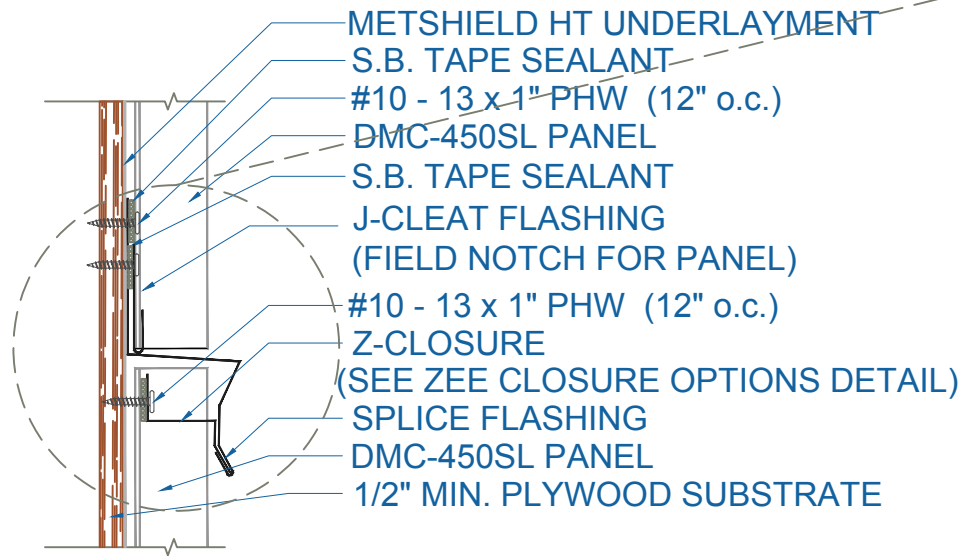

# DMC 450SL - PLYWOOD

\*\*WORK FROM  
THE BOTTOM UP\*\*

EFFECTIVE DATE: 08-28-19  
SUBJECT TO CHANGE WITHOUT NOTICE

## WALL SPLICE

SCALE: 3" = 1'-0"