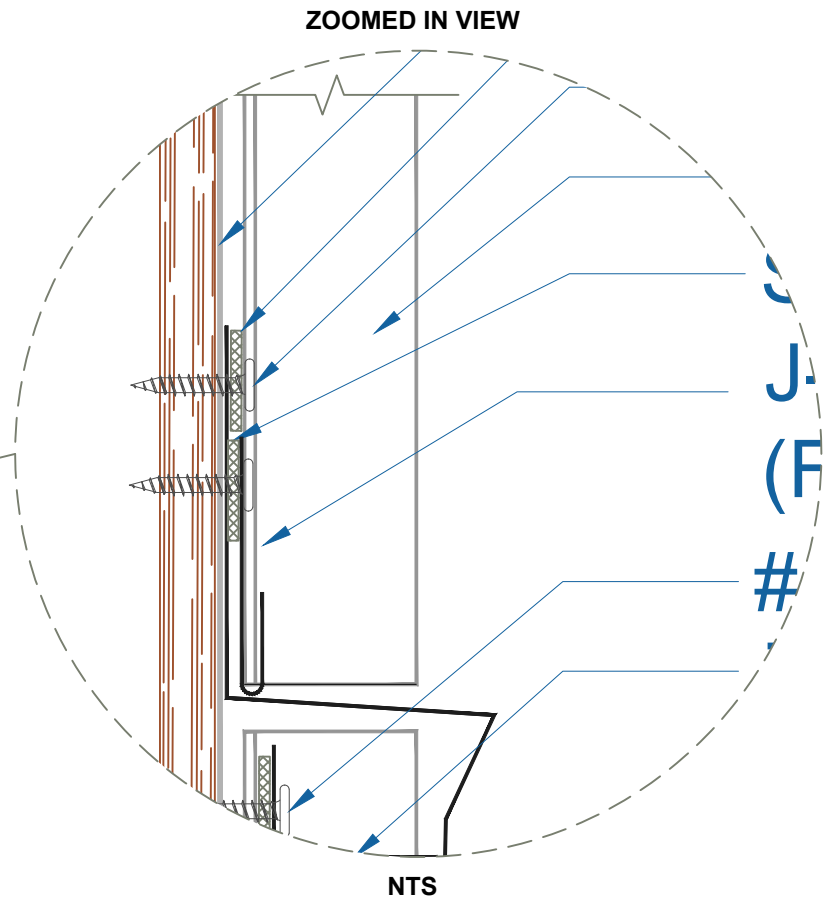

# DMC 450SL - PLYWOOD

\*\*WORK FROM  
THE BOTTOM UP\*\*

EFFECTIVE DATE: 08-28-19  
SUBJECT TO CHANGE WITHOUT NOTICE

## WALL SPLICE

SCALE: 3" = 1'-0"