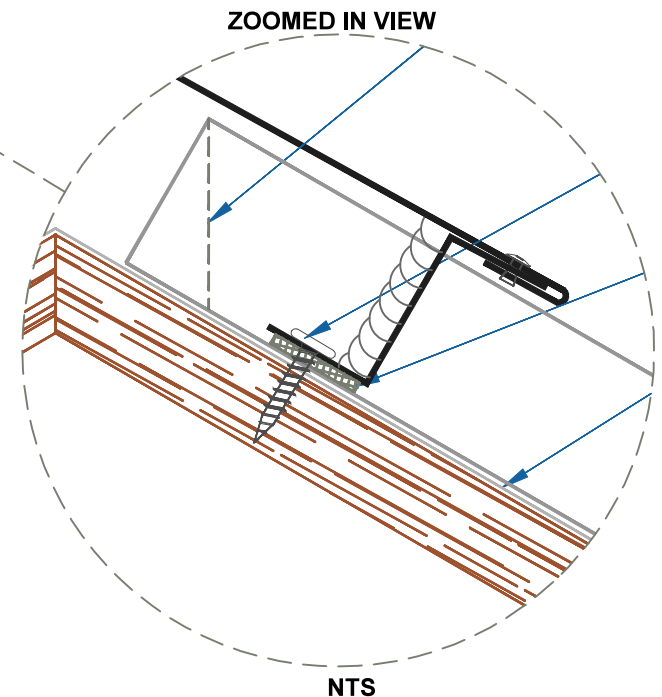

DMC 450SL - PLYWOOD

EFFECTIVE DATE: 01-06-14
SUBJECT TO CHANGE WITHOUT NOTICE

RIDGE / HIP

SCALE: 3" = 1'-0"