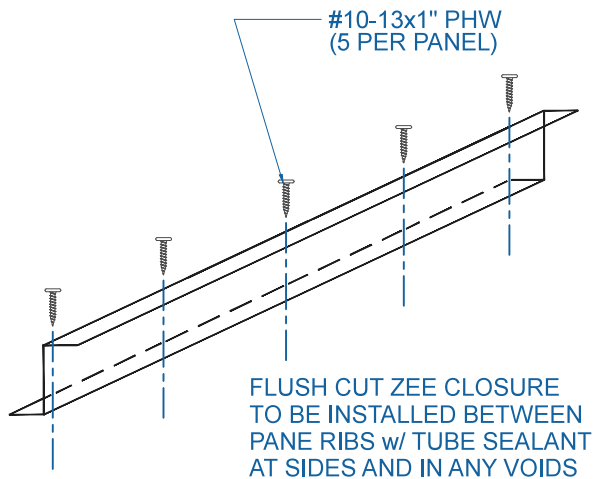

DMC 450SL - PLYWOOD

EFFECTIVE DATE: 01-06-14
SUBJECT TO CHANGE WITHOUT NOTICE

RIDGE / HIP

SCALE: 3" = 1'-0"