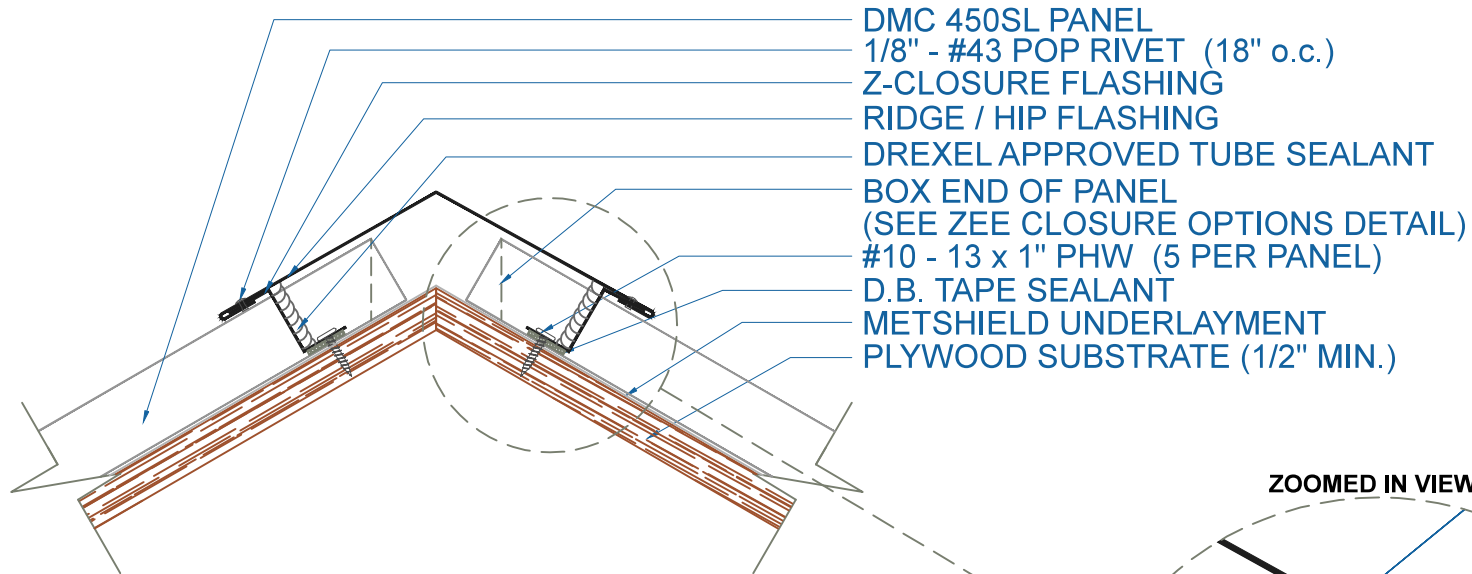

# DMC 450SL - PLYWOOD

EFFECTIVE DATE: 01-06-14  
 SUBJECT TO CHANGE WITHOUT NOTICE

## RIDGE / HIP

SCALE: 3" = 1'-0"