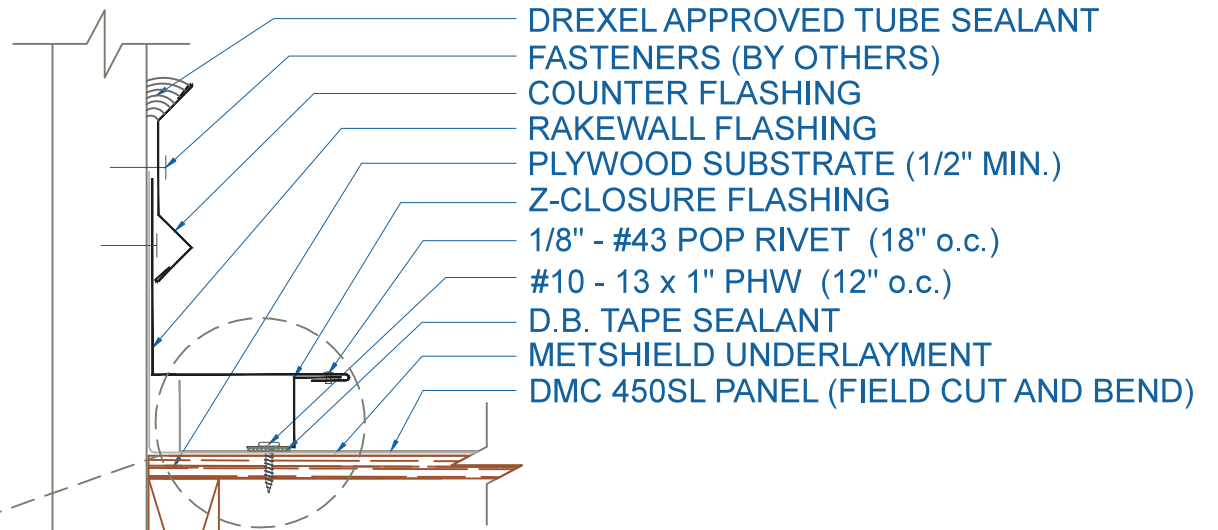

DMC 450SL - PLYWOOD

ZOOMED IN VIEW

NTS

ON MODULE

FLOATING RAKEWALL

EFFECTIVE DATE: 01-06-14
 SUBJECT TO CHANGE WITHOUT NOTICE

RAKEWALL

SCALE: 3" = 1'-0"