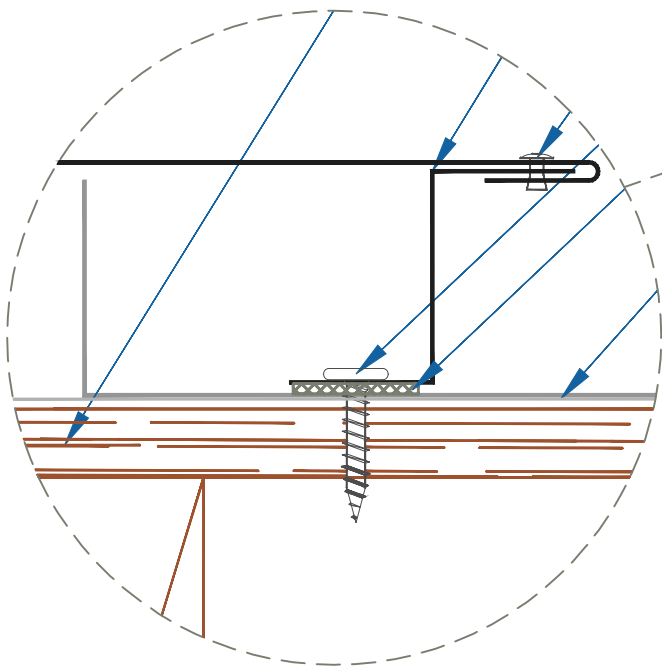

DMC 450SL - PLYWOOD

ZOOMED IN VIEW

NTS

ON MODULE

FLOATING RAKEWALL

EFFECTIVE DATE: 01-06-14
 SUBJECT TO CHANGE WITHOUT NOTICE

RAKEWALL

SCALE: 3" = 1'-0"