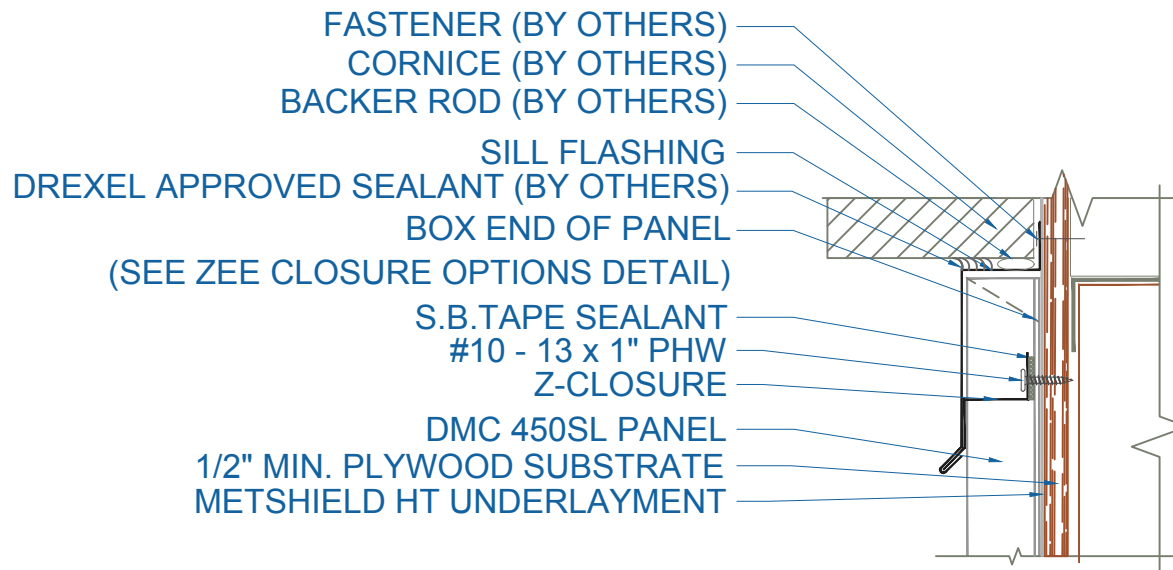

DMC 450SL - PLYWOOD

EFFECTIVE DATE: 08-28-19
SUBJECT TO CHANGE WITHOUT NOTICE

HEAD TO CORNICE

SCALE: 3" = 1'-0"