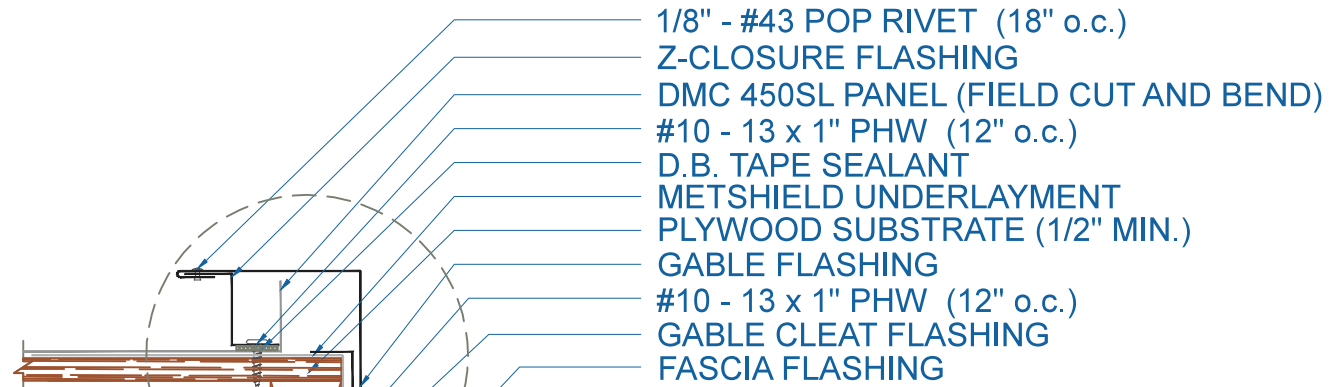

# DMC 450SL - PLYWOOD

ZOOMED IN VIEW

NTS

ON MODULE

EFFECTIVE DATE: 01-06-14  
SUBJECT TO CHANGE WITHOUT NOTICE

## GABLE

SCALE: 3" = 1'-0"