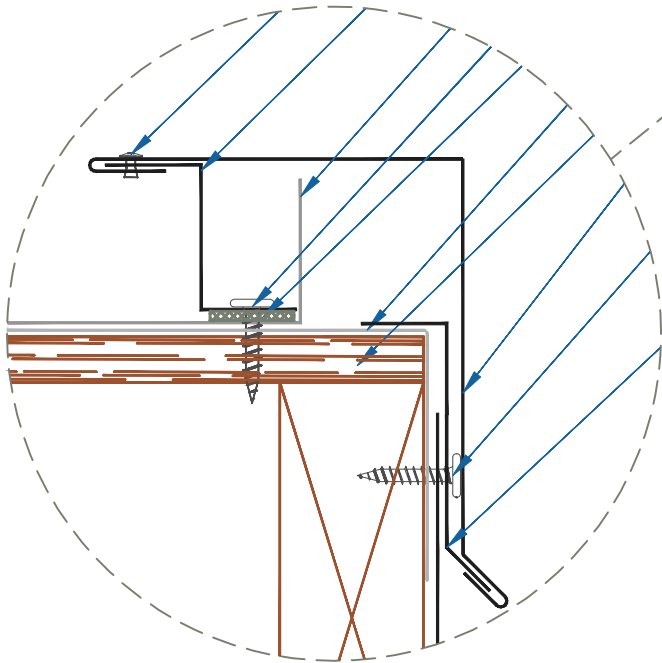

# DMC 450SL - PLYWOOD

ZOOMED IN VIEW

NTS

ON MODULE

EFFECTIVE DATE: 01-06-14  
SUBJECT TO CHANGE WITHOUT NOTICE

## GABLE

SCALE: 3" = 1'-0"