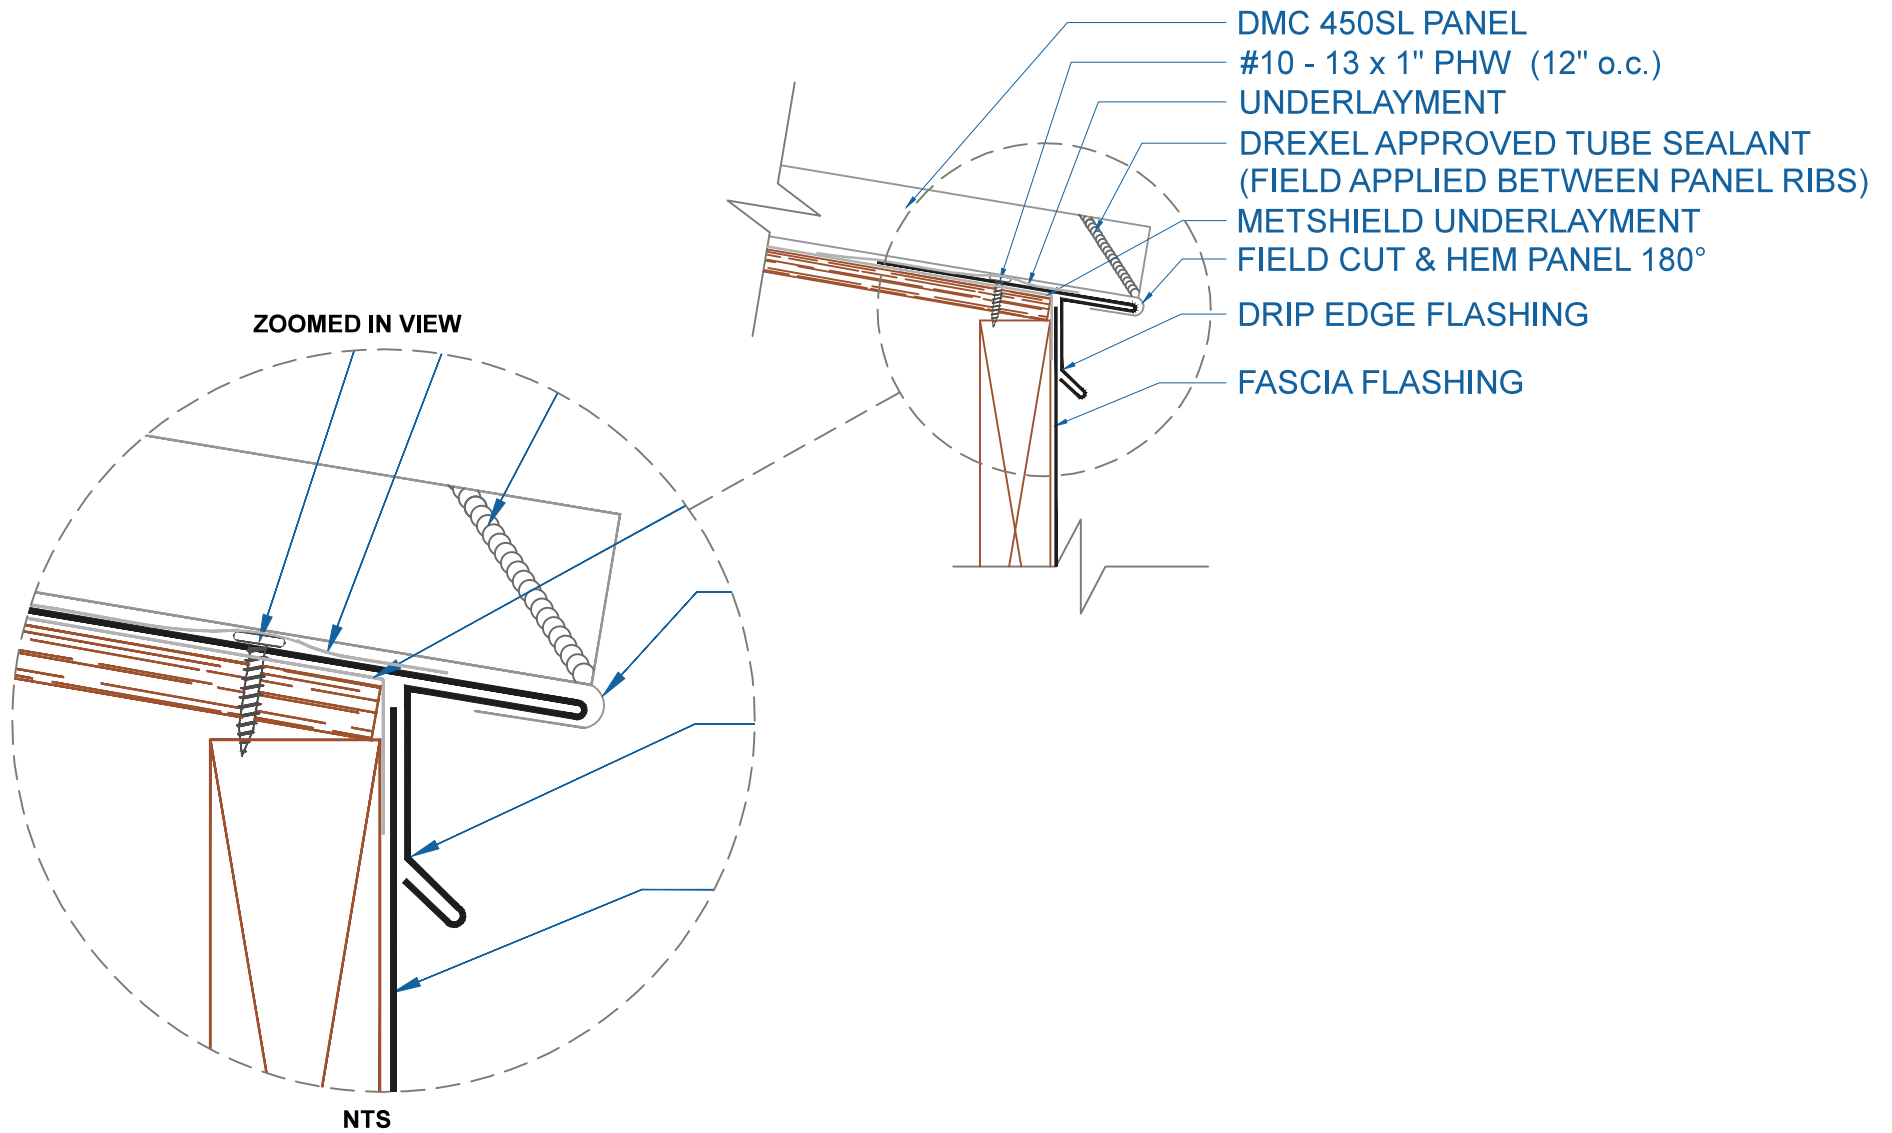

DMC 450SL - PLYWOOD

EFFECTIVE DATE: 01-06-14
SUBJECT TO CHANGE WITHOUT NOTICE

DRIP EDGE

SCALE: 3" = 1'-0"