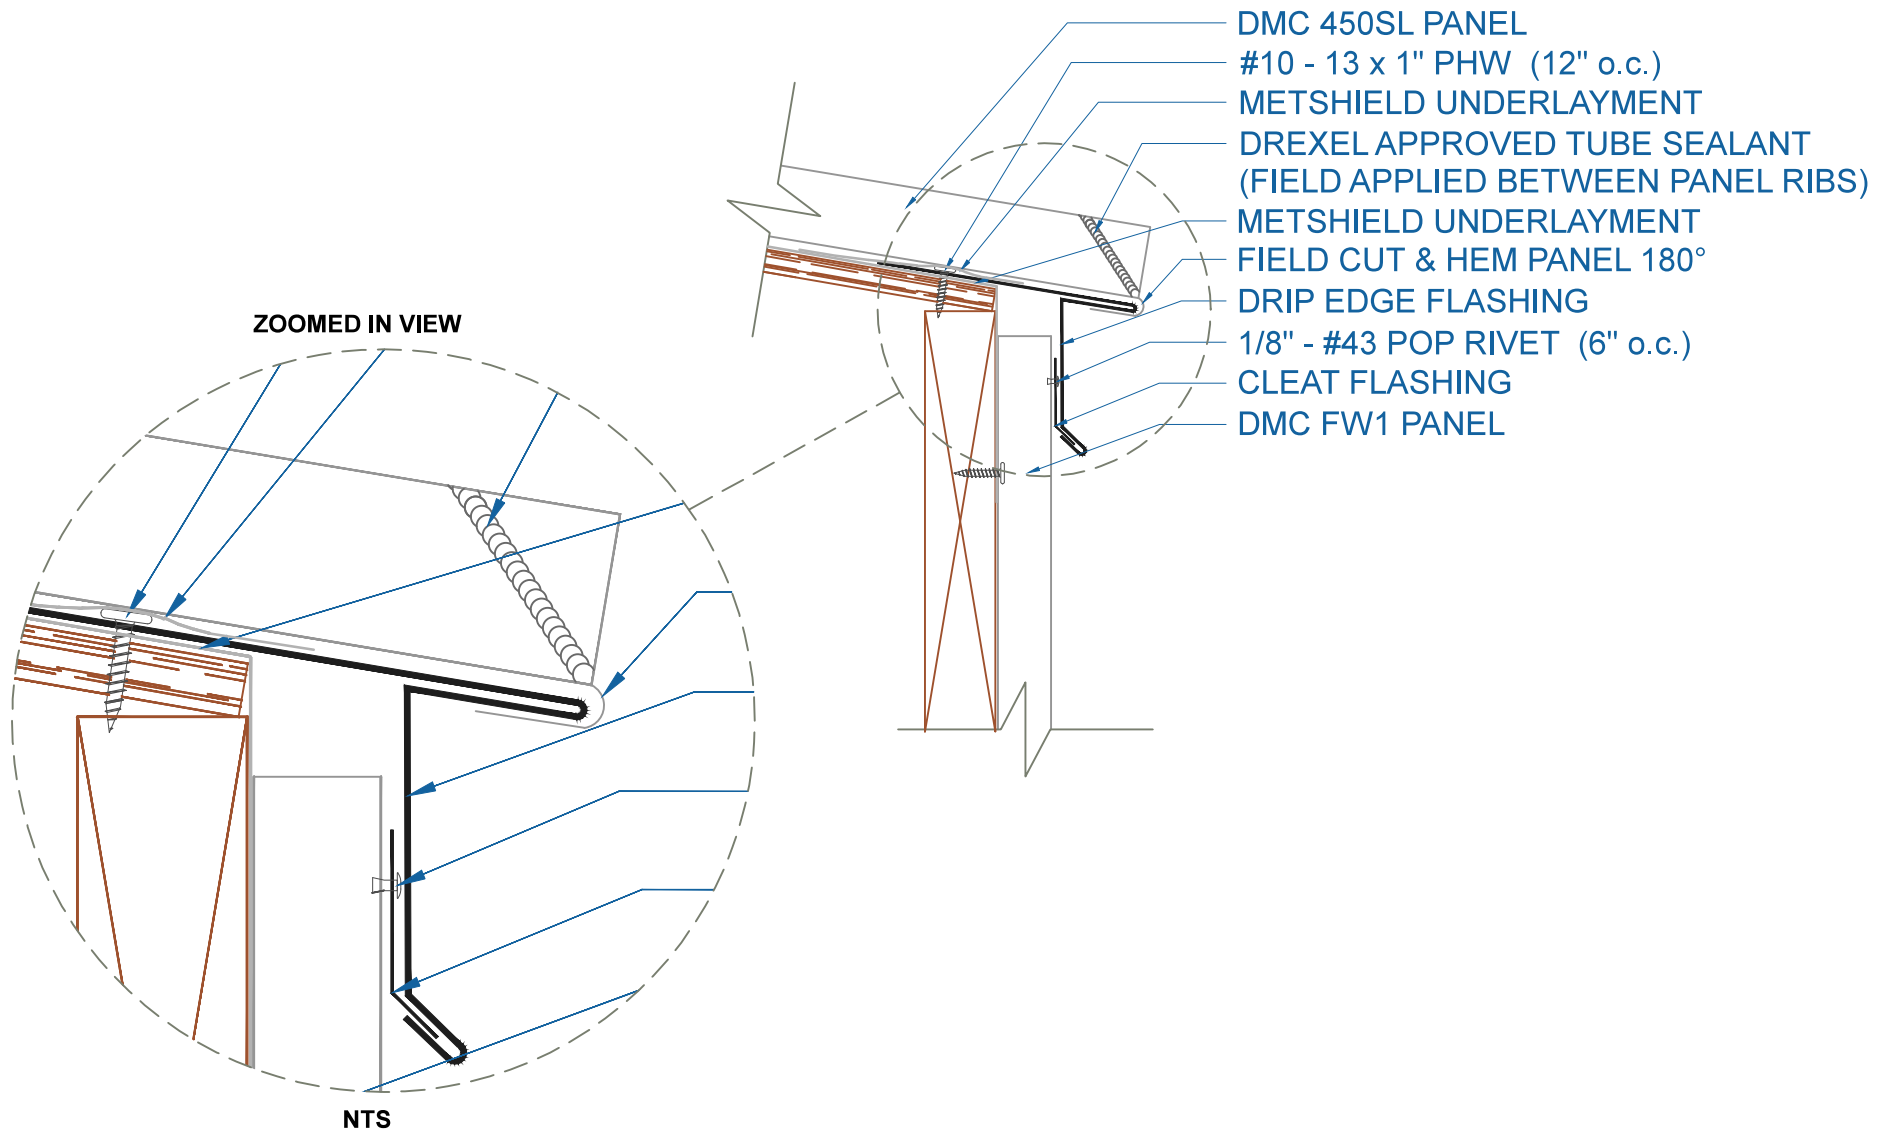

# DMC 450SL - PLYWOOD

## DRIP EDGE w/FLUSH PANEL

SCALE: 3" = 1'-0"

EFFECTIVE DATE: 01-06-14  
SUBJECT TO CHANGE WITHOUT NOTICE