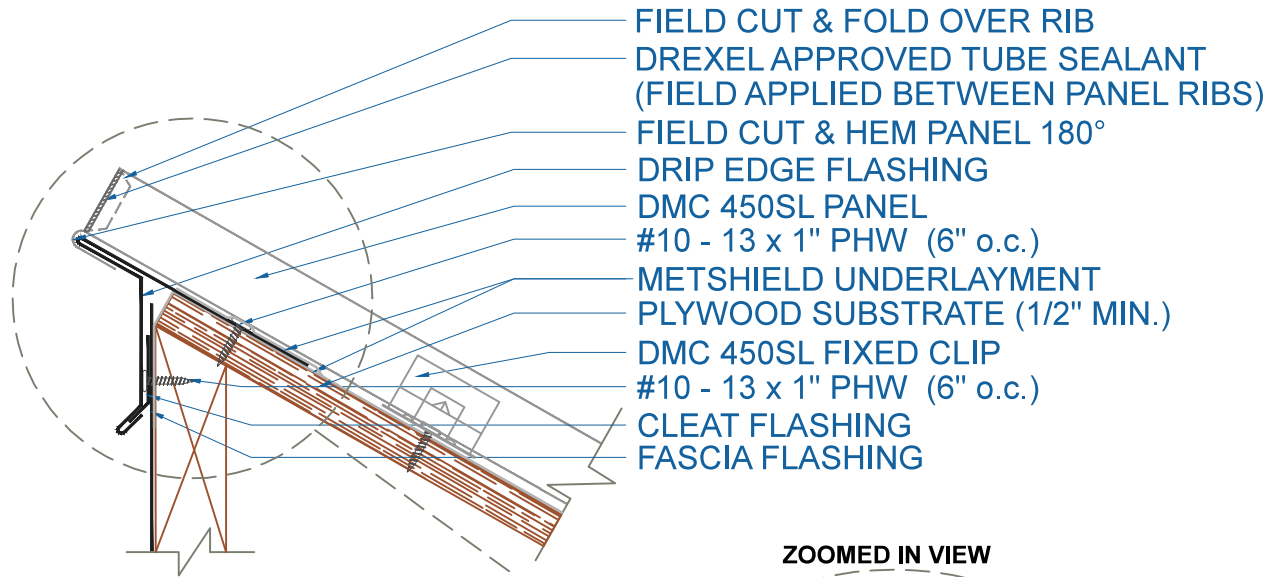

DMC 450SL - PLYWOOD

ZOOMED IN VIEW

EFFECTIVE DATE: 01-06-14
SUBJECT TO CHANGE WITHOUT NOTICE

DRIP EDGE PEAK

SCALE: 3" = 1'-0"