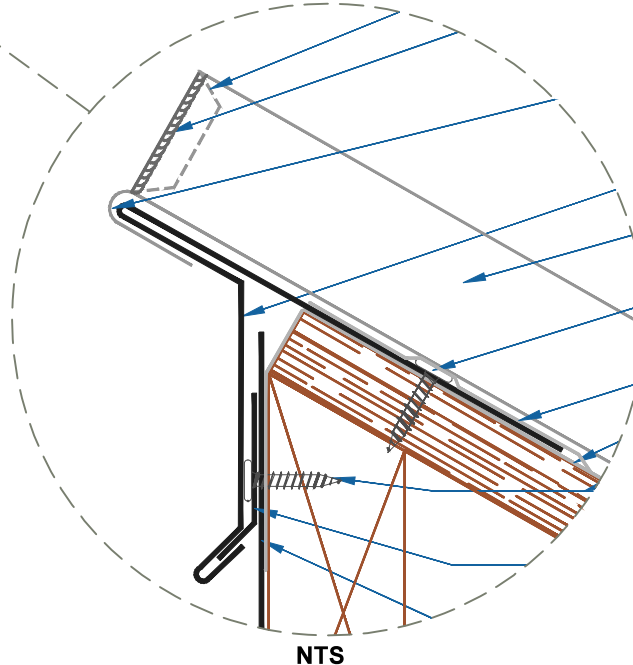

DMC 450SL - PLYWOOD

ZOOMED IN VIEW

EFFECTIVE DATE: 01-06-14
SUBJECT TO CHANGE WITHOUT NOTICE

DRIP EDGE PEAK

SCALE: 3" = 1'-0"