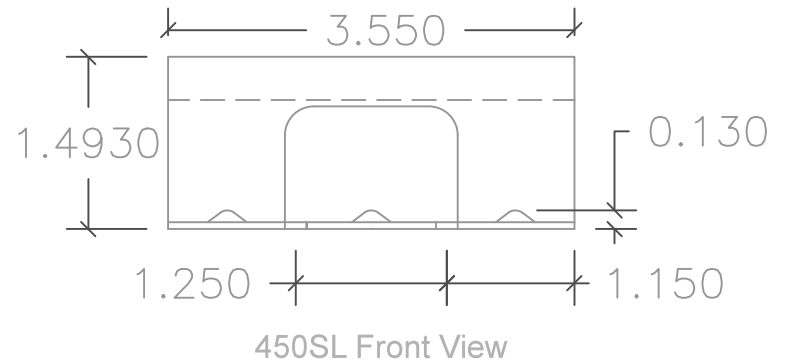

DMC 450SL - UL CLIP

450SL Top View

450SL UL CLIP

SCALE: NTS
EFFECTIVE DATE: 09-13-13