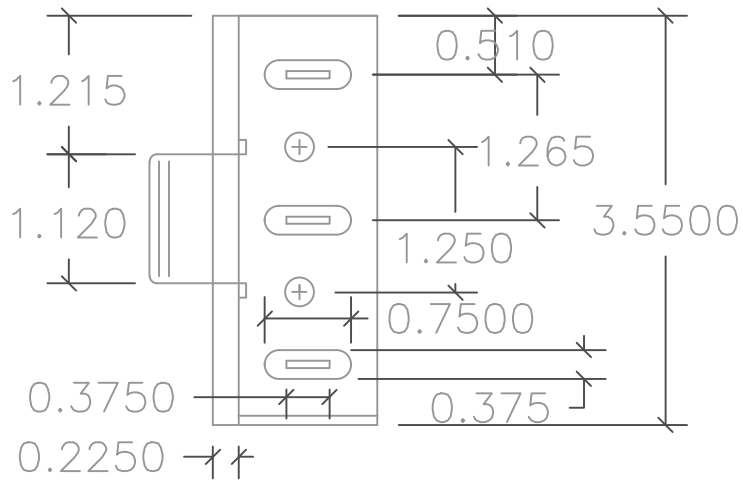

DMC 450SL - UL CLIP

450SL Top View

450SL UL CLIP

SCALE: NTS
EFFECTIVE DATE: 09-13-13