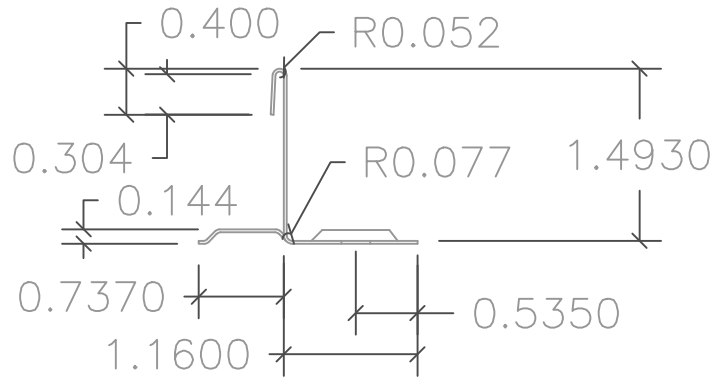

DMC 450SL - UL CLIP

450SL Top View

450SL UL CLIP

SCALE: NTS
EFFECTIVE DATE: 09-13-13